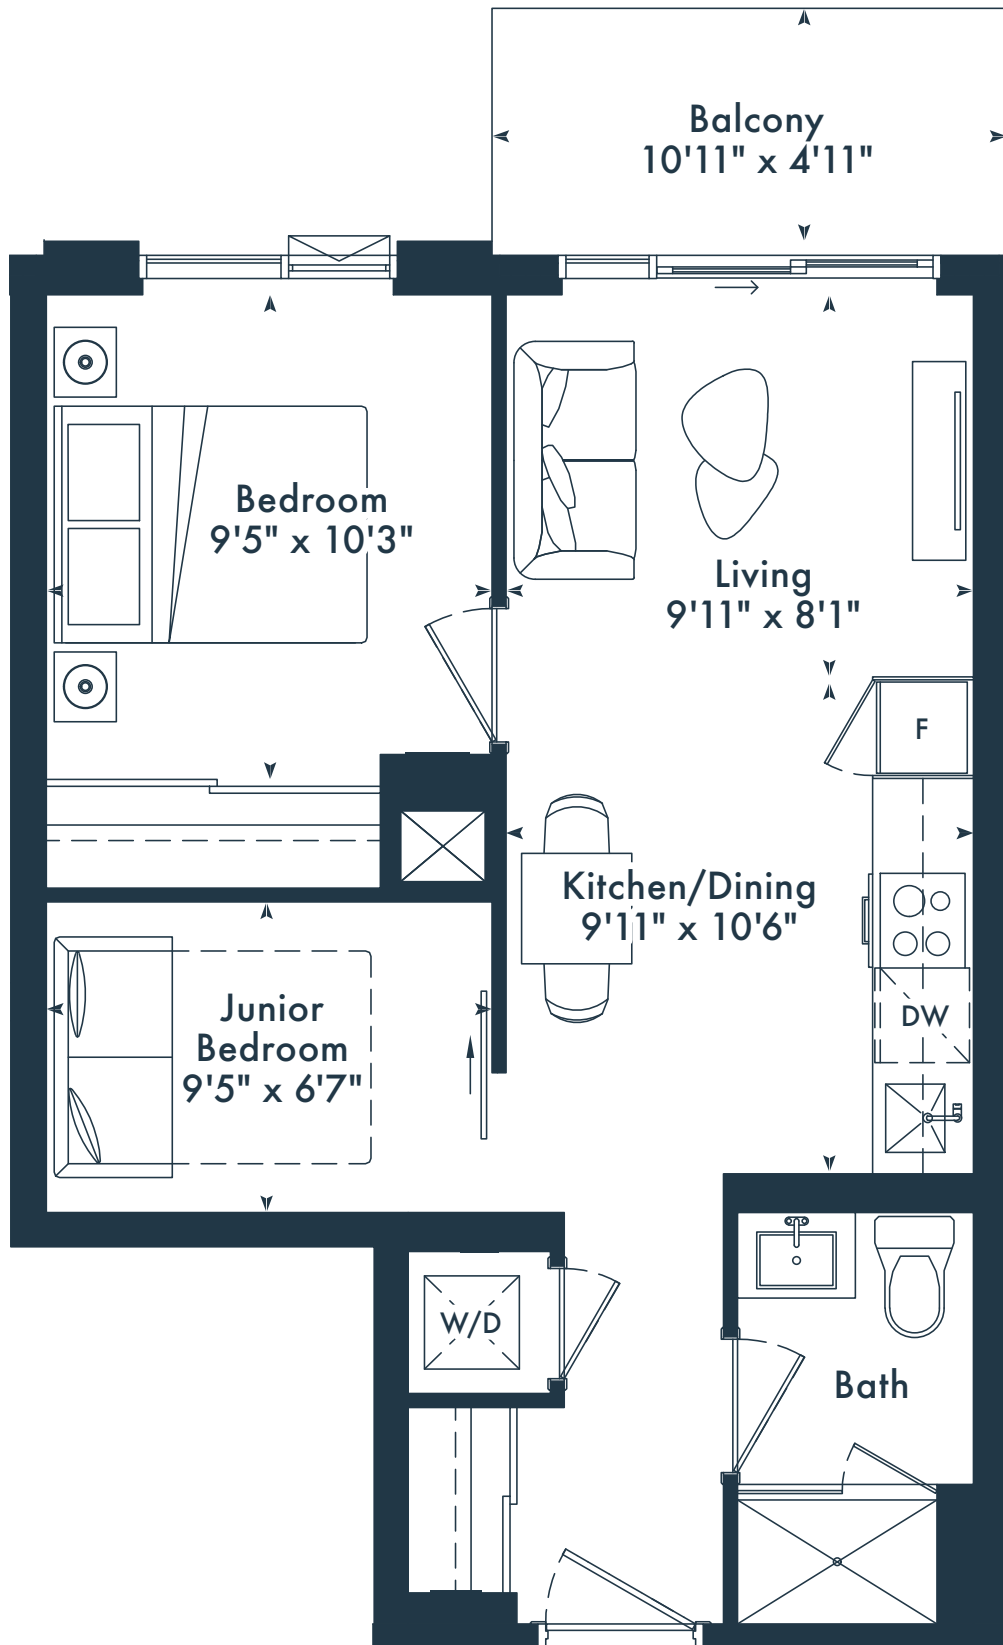

1BD

Junior 2 bedroom

1 bath

541 SQ. FT.

JOYA

ON THE QUEENSWAY

8TH-9TH FLOOR

10TH FLOOR

11TH FLOOR