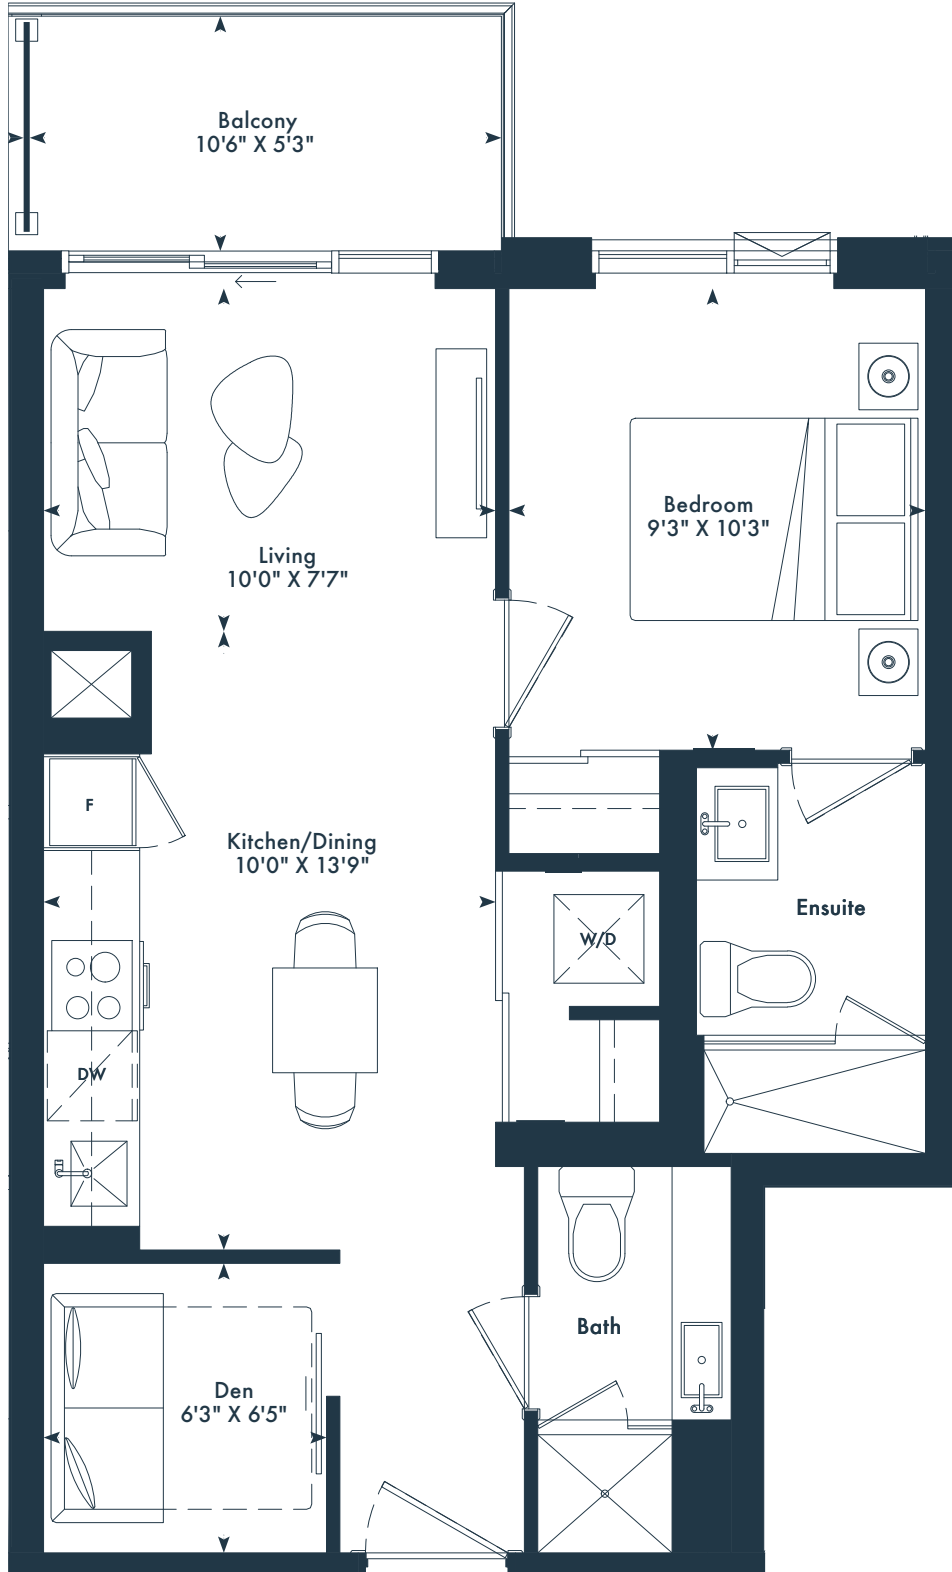

1GD

1 bedroom + den
2 bath
562 SQ. FT.

JOYA

ON THE QUEENSWAY

8TH-9TH FLOOR

10TH FLOOR

11TH FLOOR