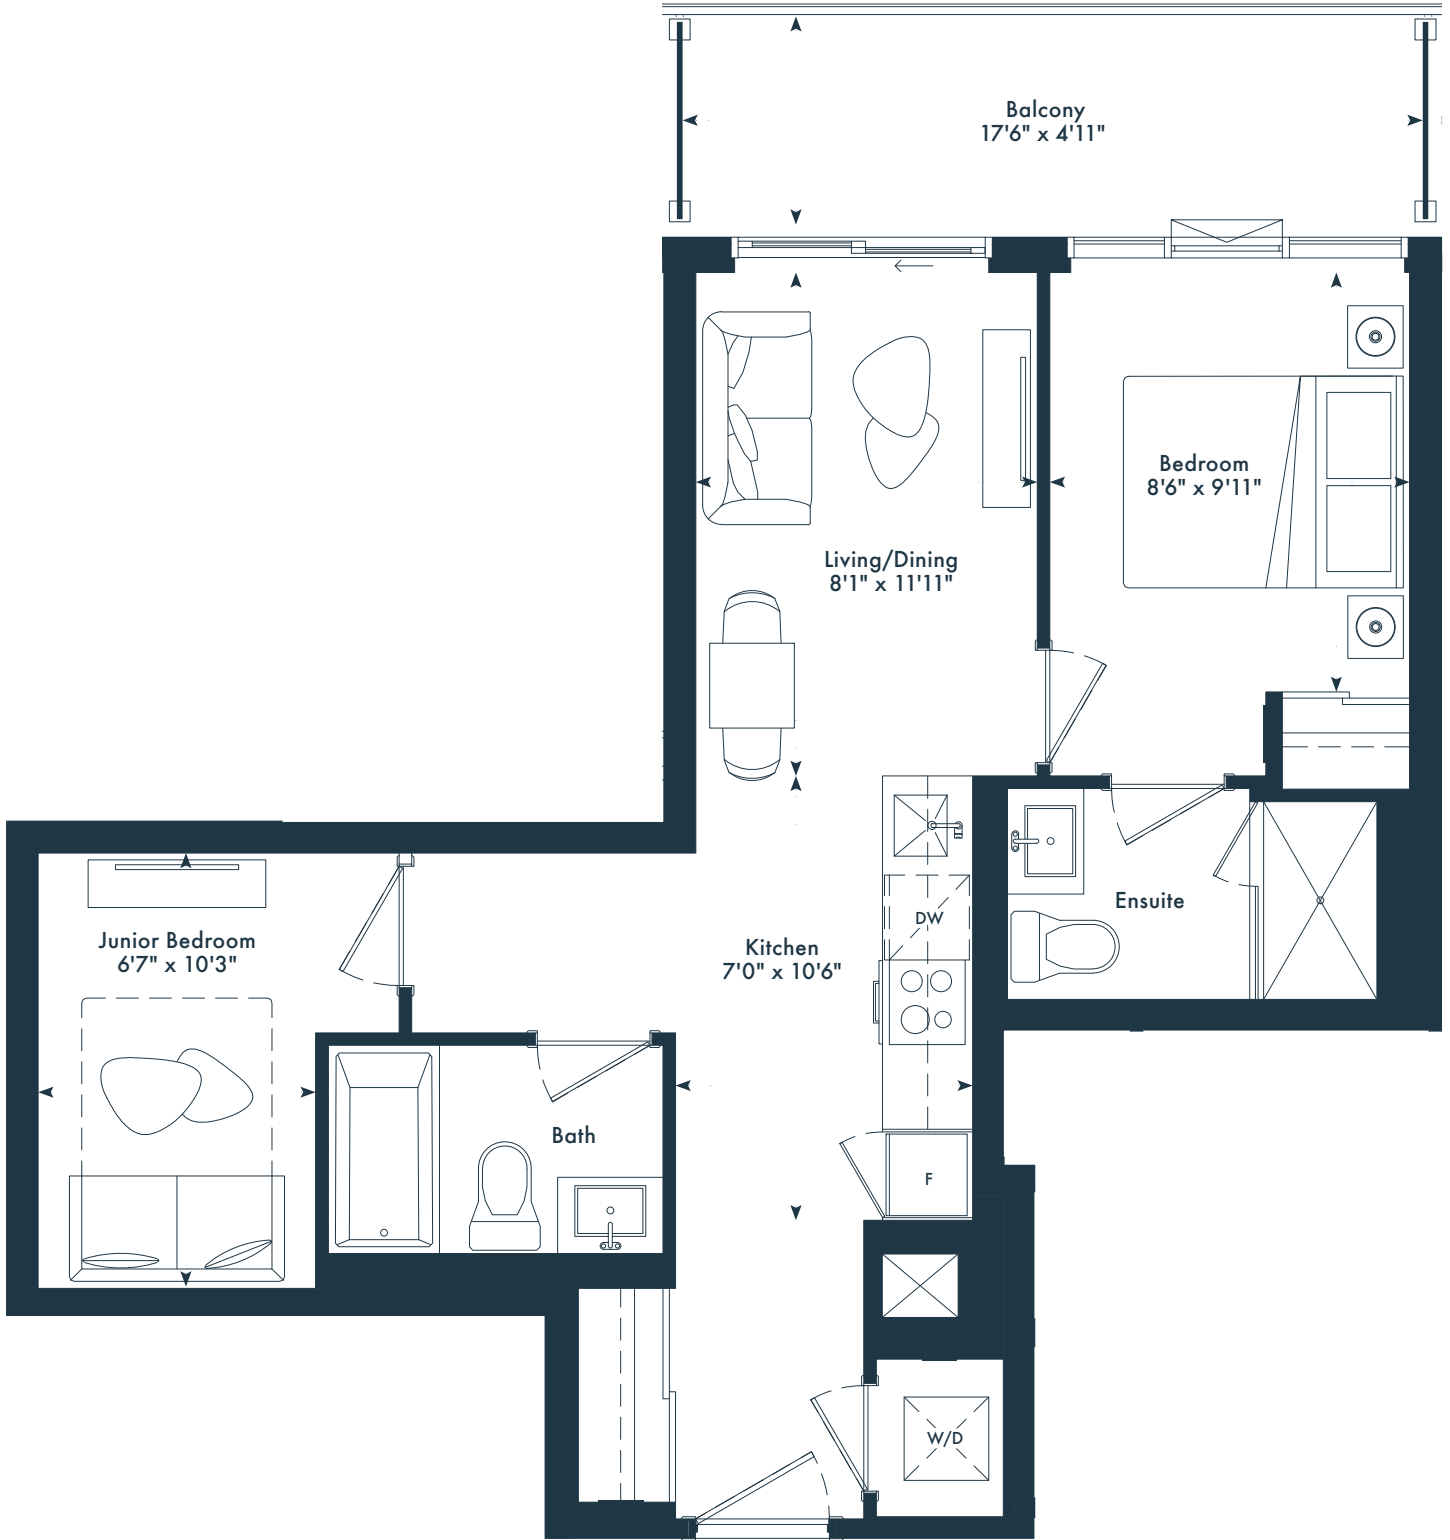

# 1HD

Junior 2 bedroom  
2 bath  
616 SQ. FT.

# JOYA

ON THE QUEENSWAY

7TH FLOOR

8TH-9TH FLOOR