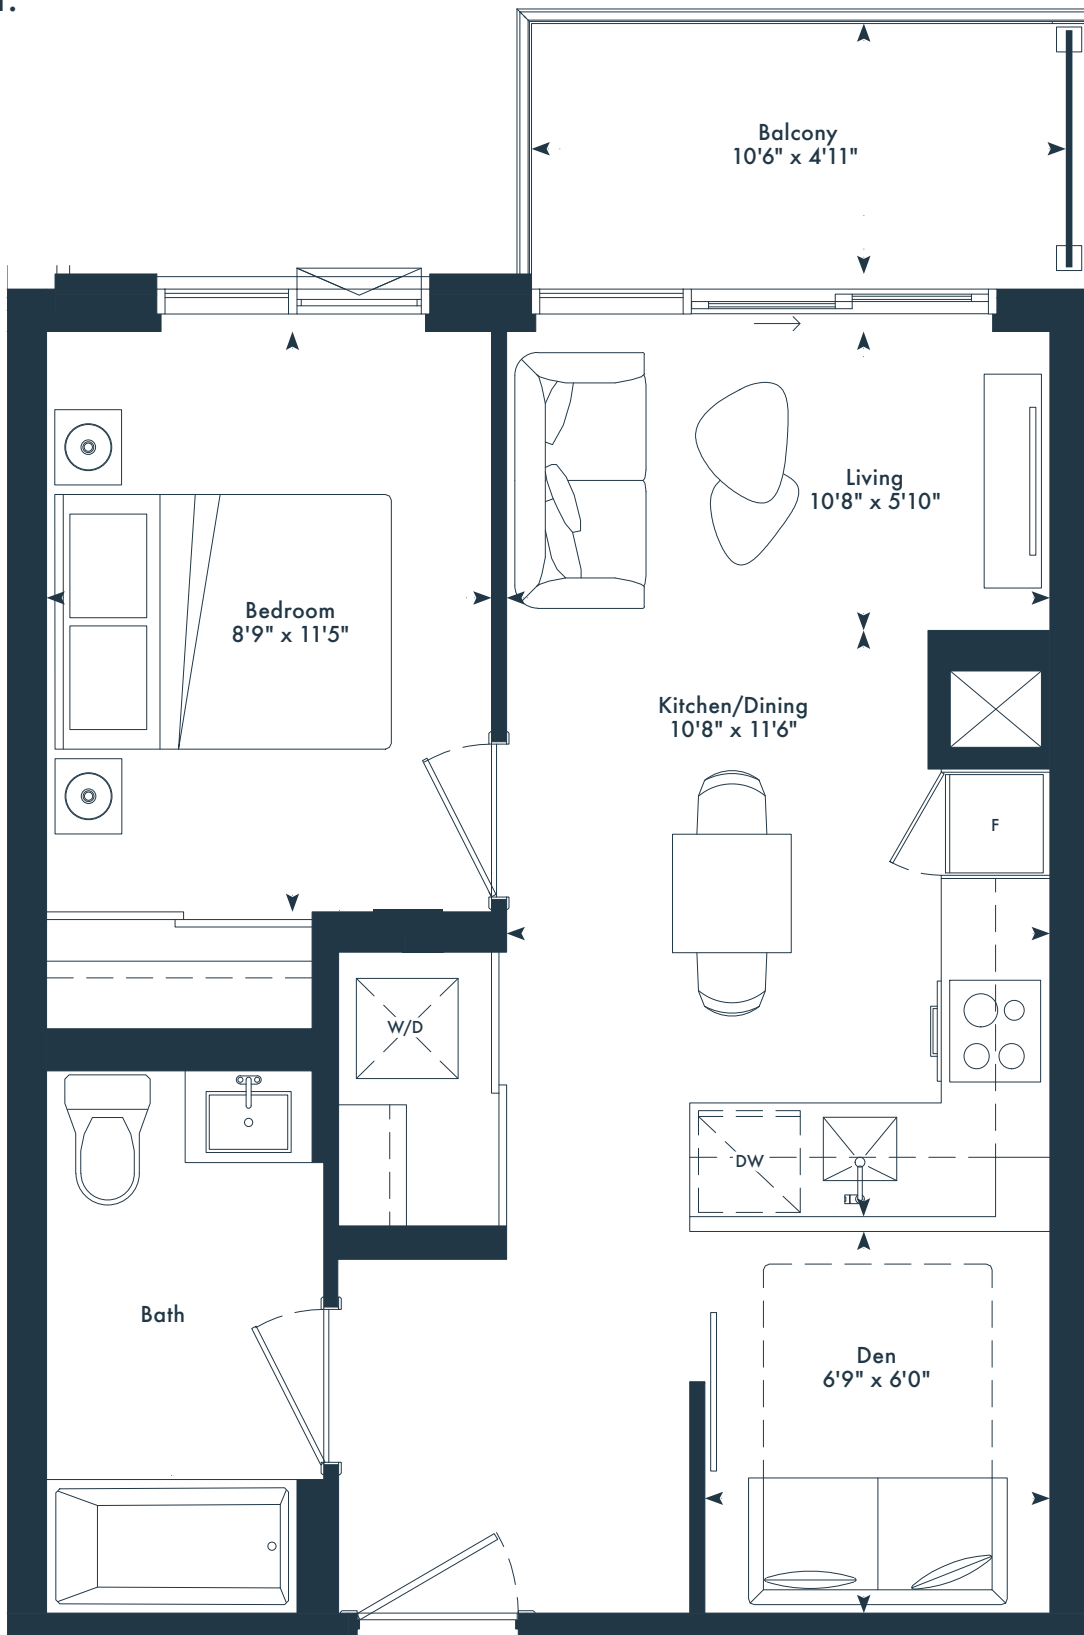

1L

1 bedroom
1 bath
548 SQ. FT.

JOYA

ON THE QUEENSWAY

8TH-9TH FLOOR

10TH FLOOR

11TH FLOOR

MARLIN
SPRING
DEVELOPMENTS

Greybrook

All rights reserved. Buildings and views not to scale. Some features and finishes herein are upgrades or are for illustrative purposes only and may not be available. Furniture is displayed for illustration purposes only. Layout does not necessarily reflect the electrical plan for the suite. Suites are sold unfurnished. Balcony, terrace and façade variations may apply, contact a sales representative for further details. Illustrations are artist's concept only. Prices and specifications subject to change without notice. E. & O.E. October, 2023