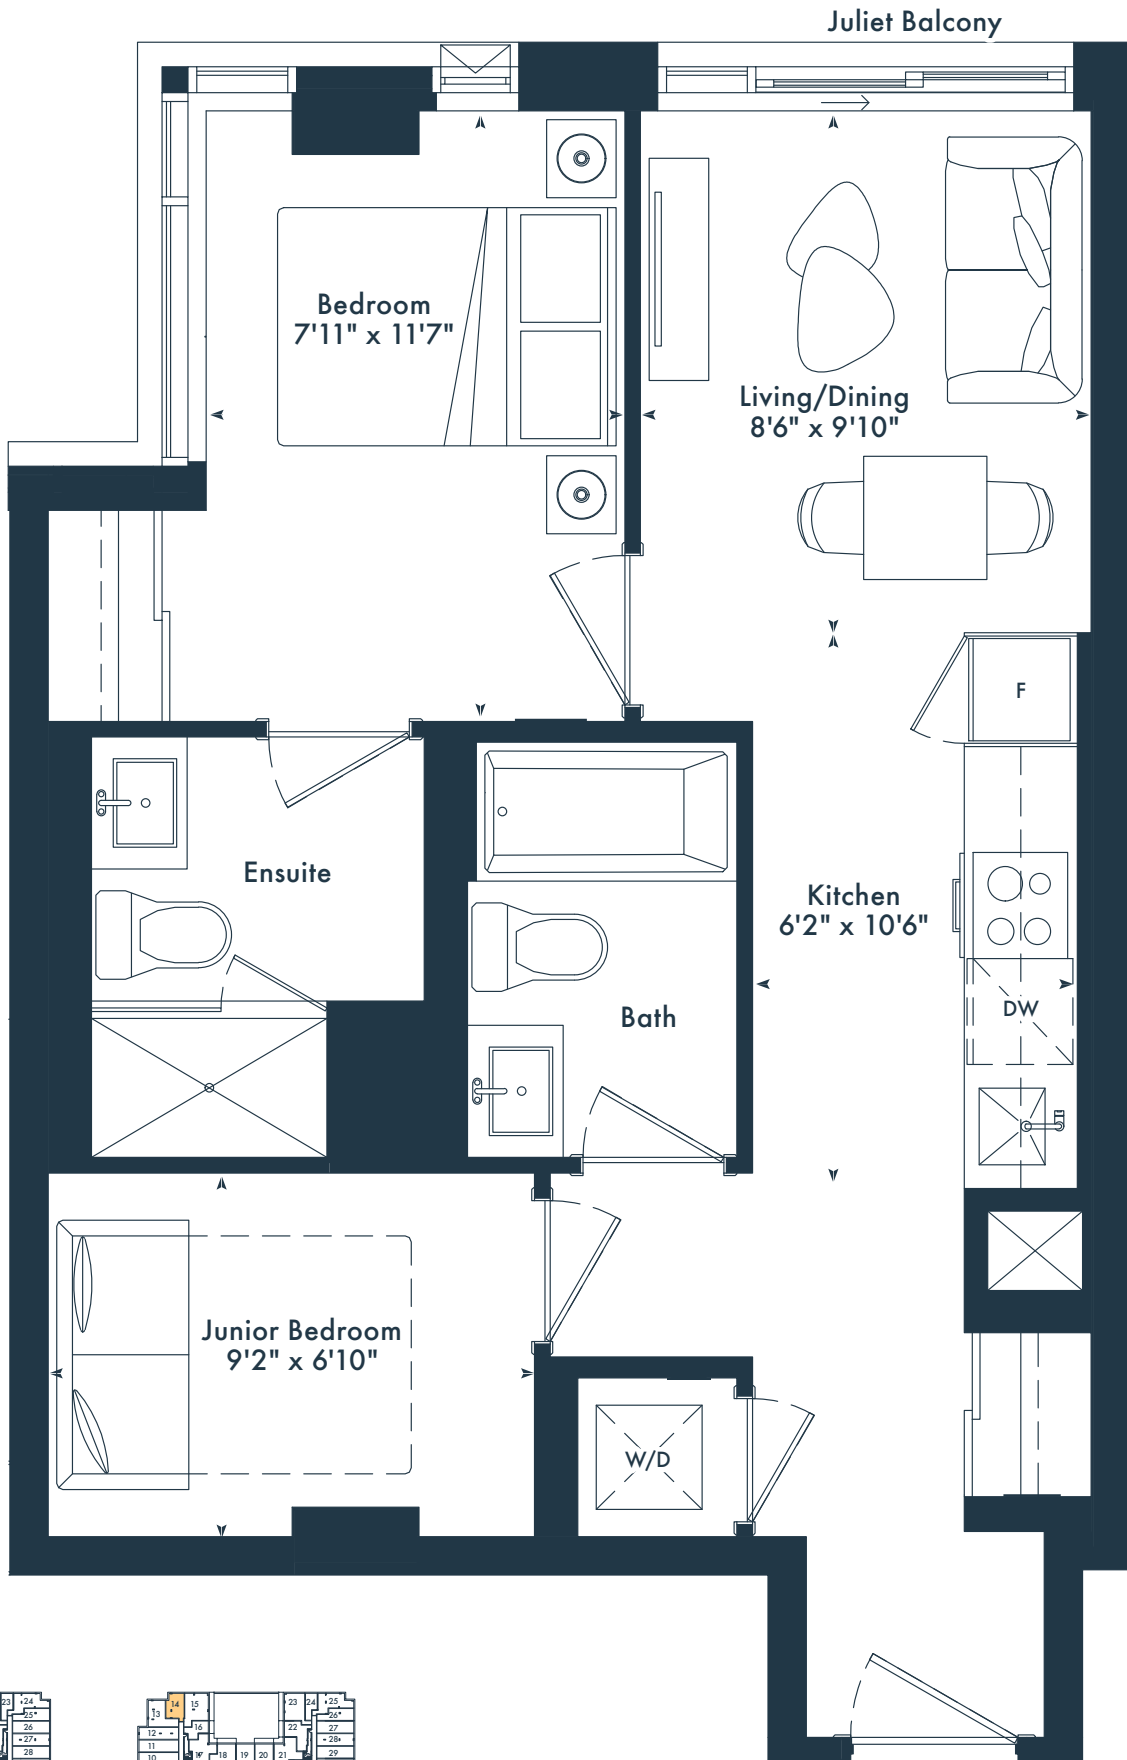

1R

Junior 2 bedroom
2 bath
585 SQ. FT.

JOYA

ON THE QUEENSWAY

4TH FLOOR

5TH-6TH FLOOR