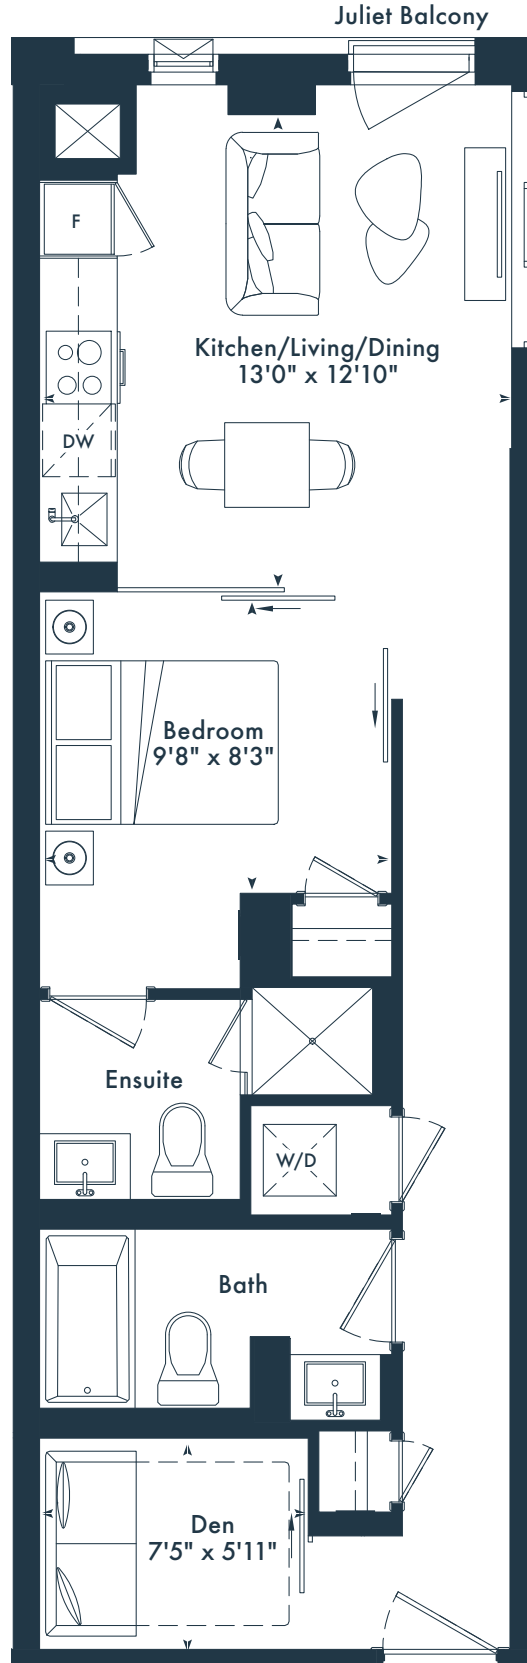

1SD

1 bedroom + den
2 bath
607 SQ. FT.

JOYA

ON THE QUEENSWAY

3RD FLOOR

4TH FLOOR

5TH-6TH FLOOR