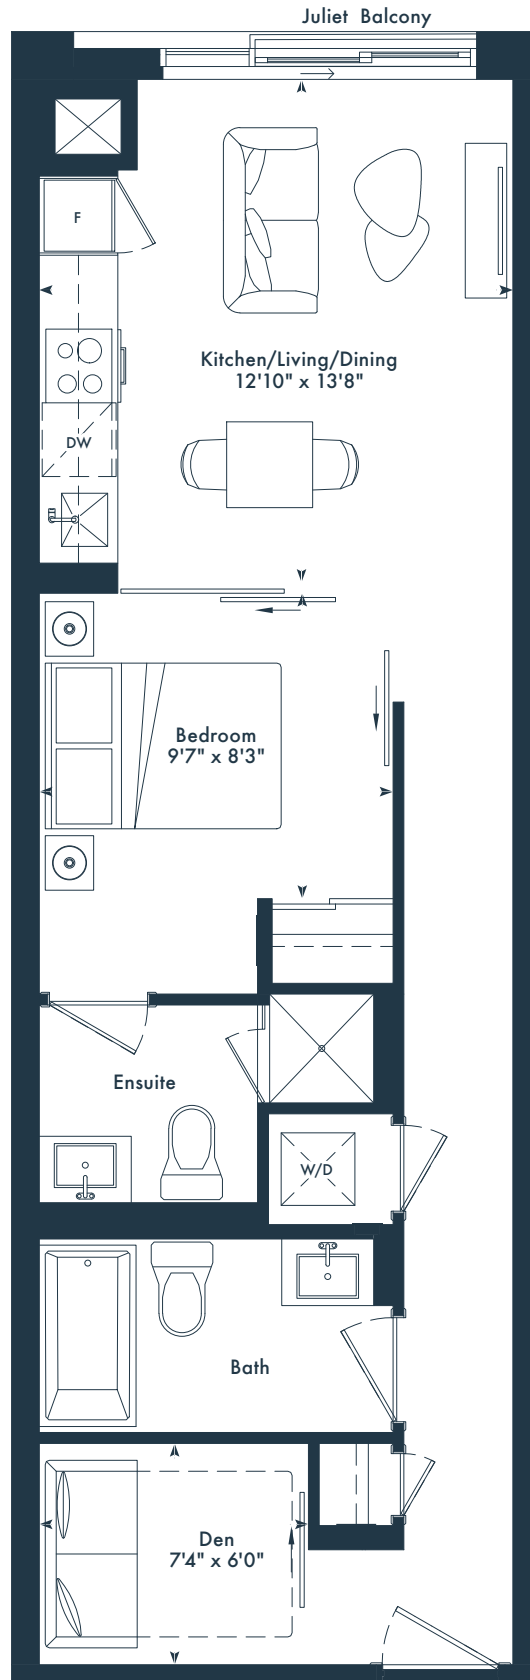

1YD

1 bedroom + den
2 bath
604 SQ. FT.

JOYA

ON THE QUEENSWAY

3RD FLOOR

4TH FLOOR

5TH-6TH FLOOR