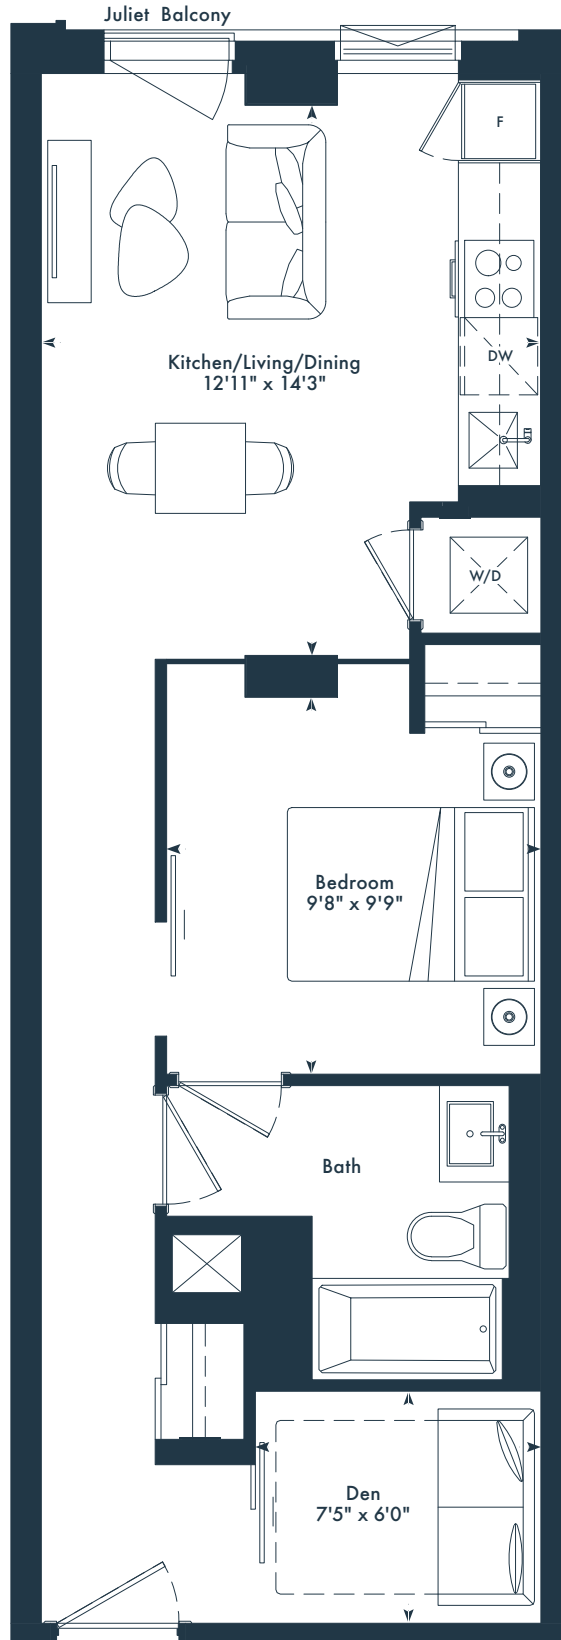

# 1ZD

1 bedroom + den

1 bath

567 SQ. FT.

# JOYA

ON THE QUEENSWAY

2ND FLOOR

3RD FLOOR

4TH FLOOR

5TH-6TH FLOOR