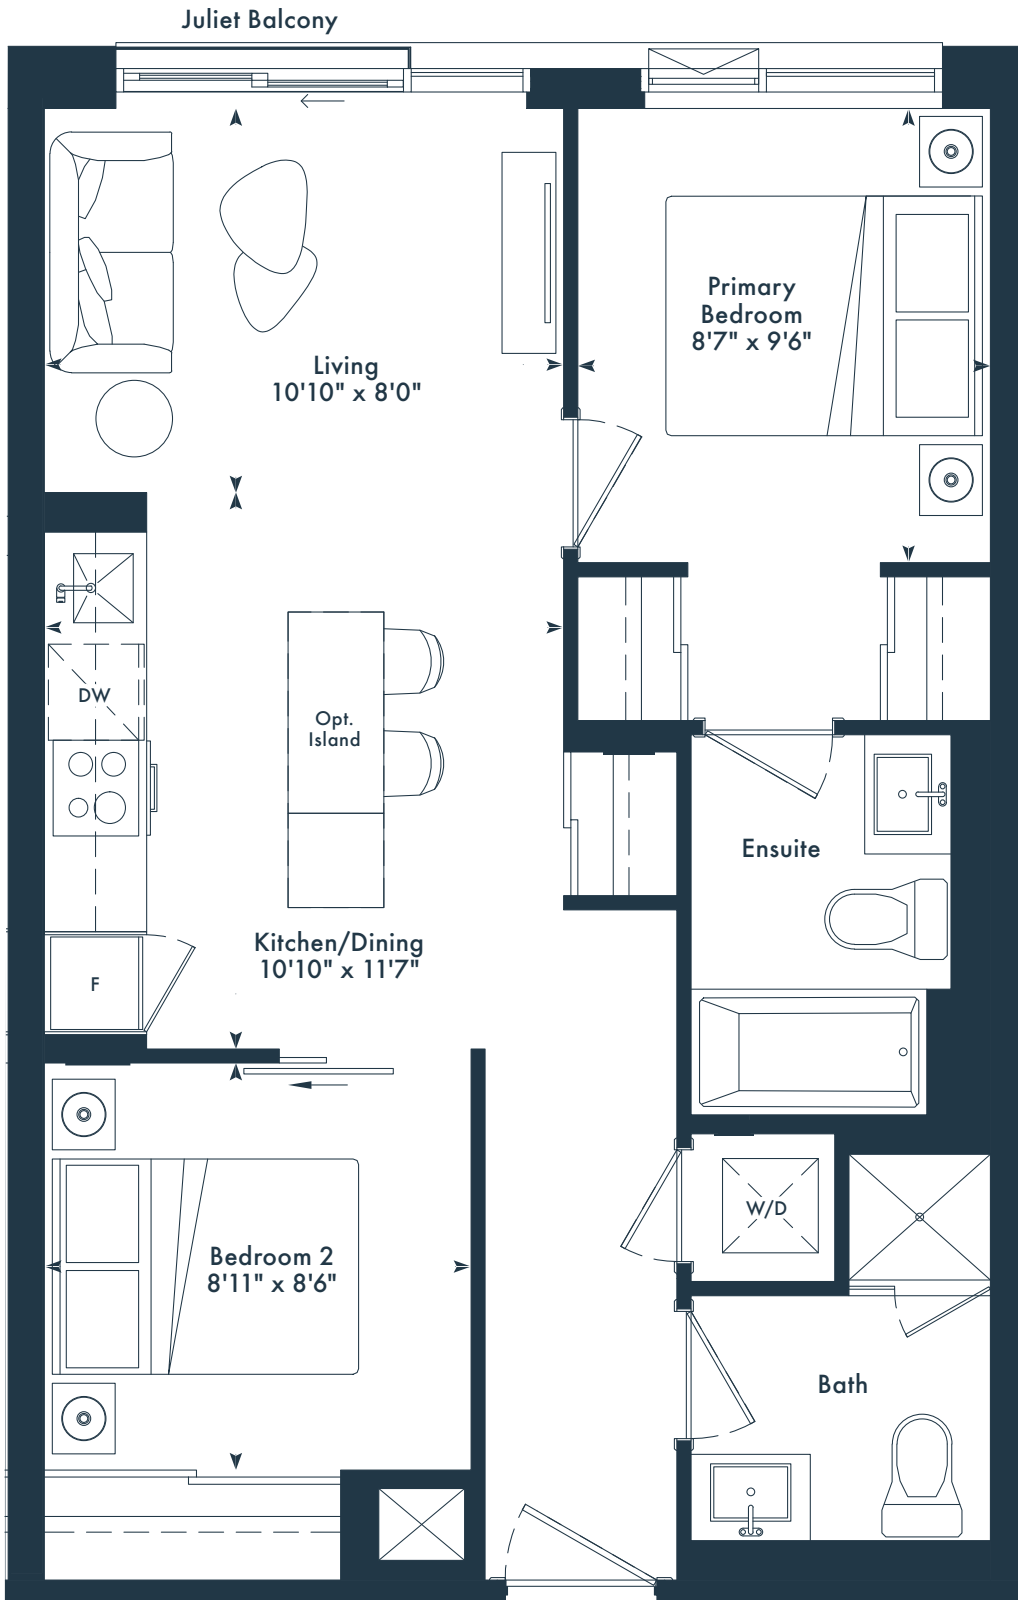

2B

2 bedroom
2 bath
658 SQ. FT.

JOYA

ON THE QUEENSWAY

3RD FLOOR