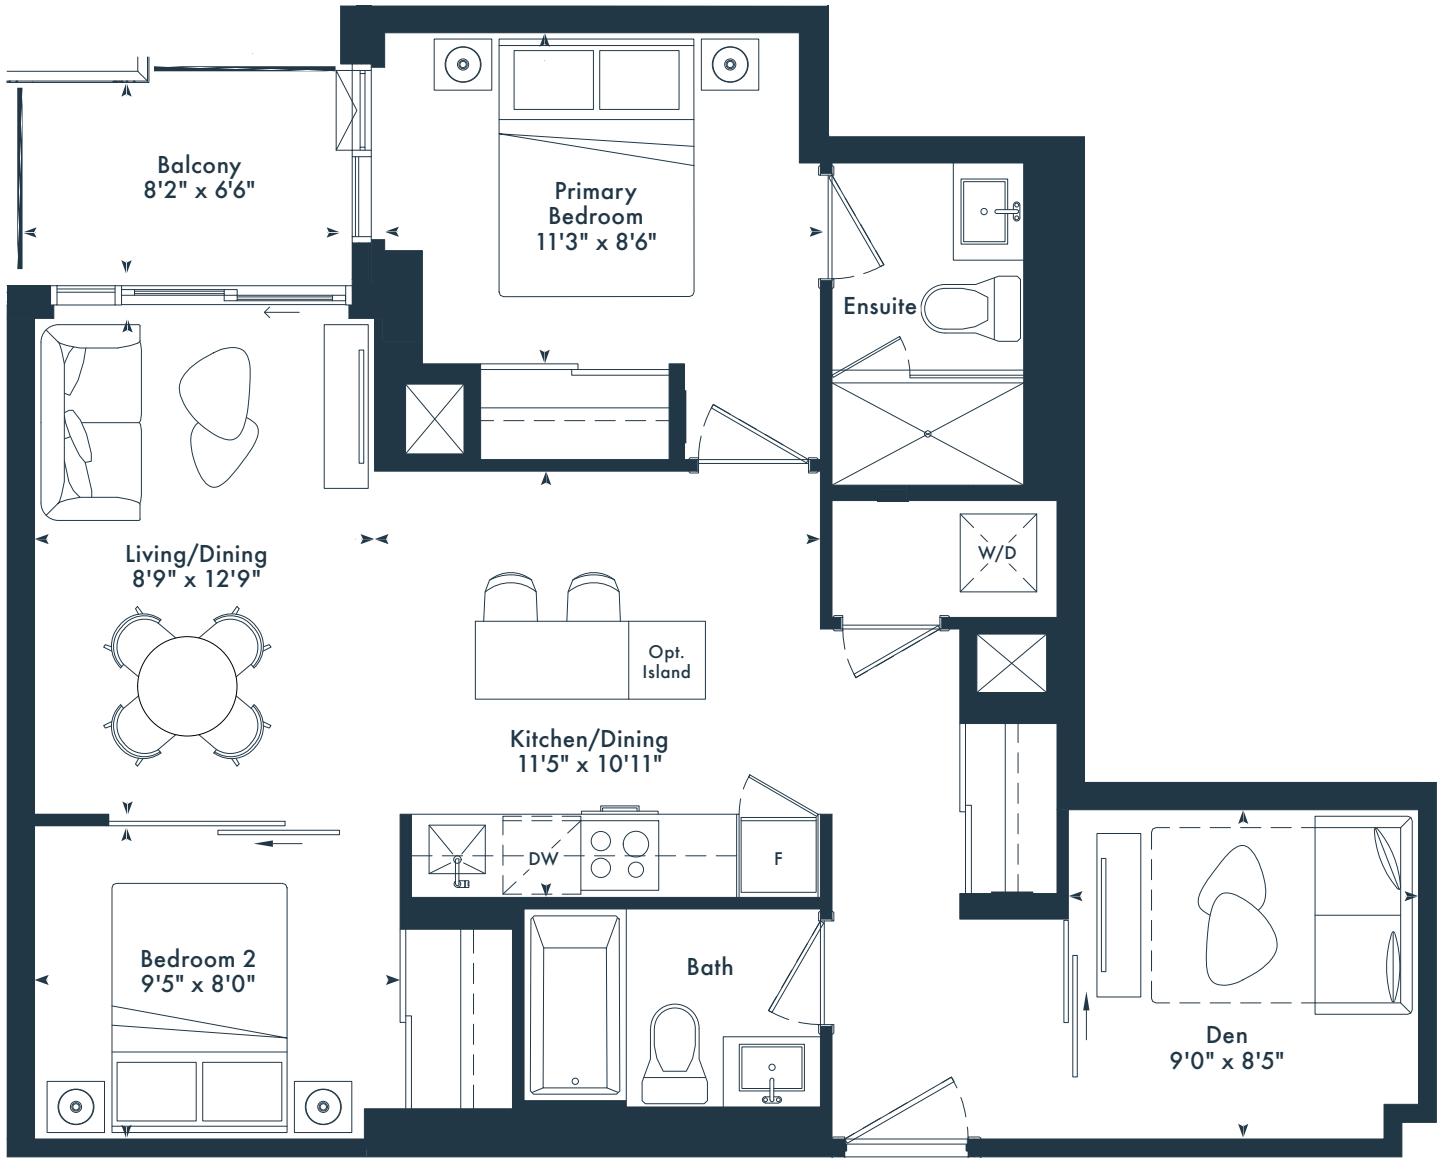

# 2BD

2 bedroom + den  
2 bath  
797 SQ. FT.

# JOYA

ON THE QUEENSWAY

5TH-6TH FLOOR

7TH FLOOR

8TH-9TH FLOOR

10TH FLOOR

11TH FLOOR