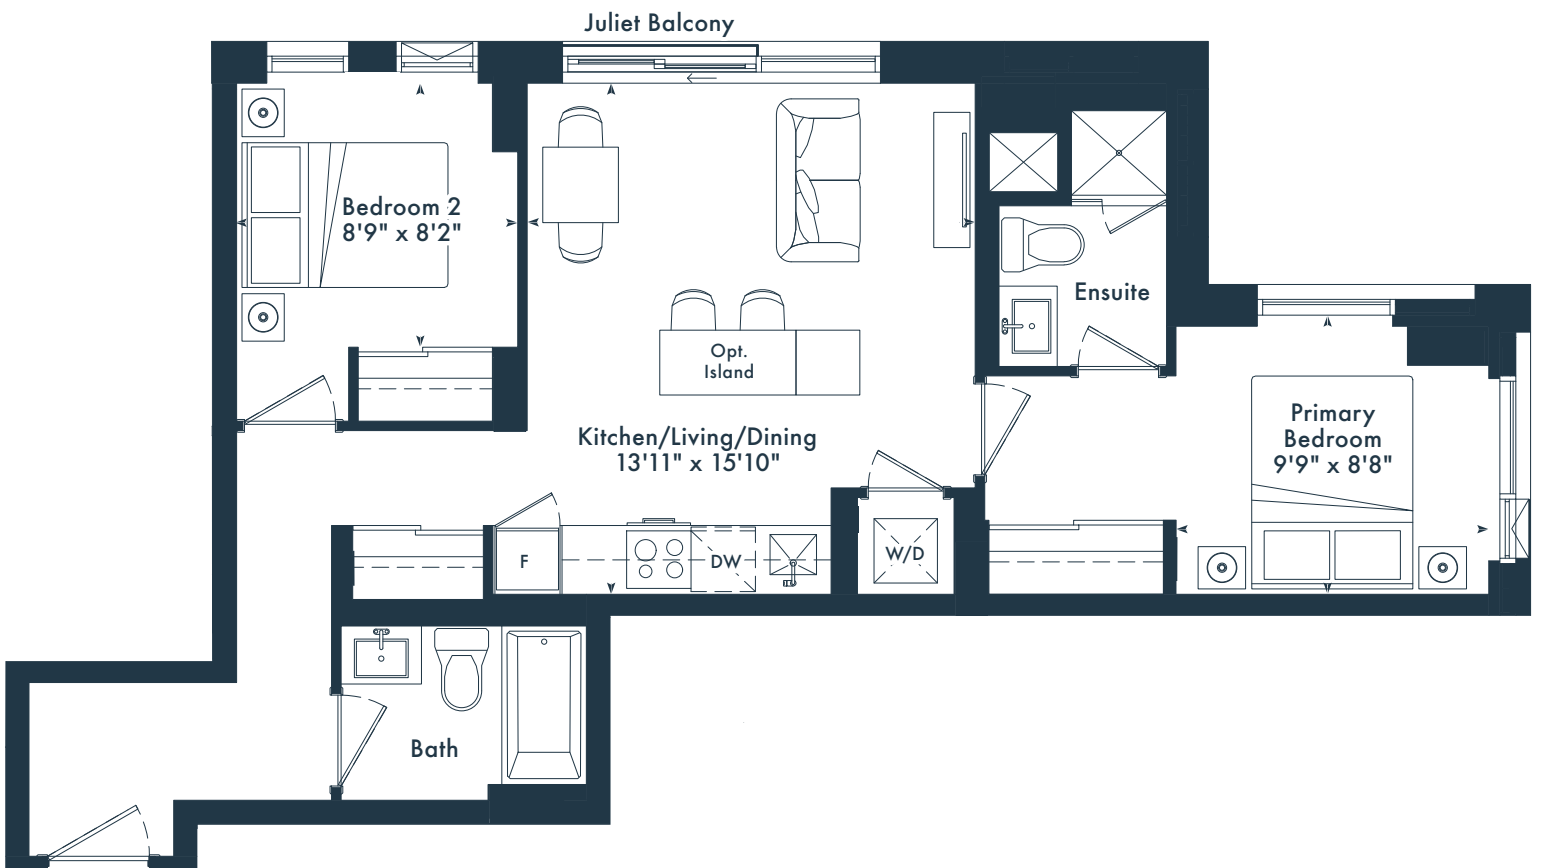

2L

2 bedroom
2 bath
729 SQ. FT.

JOYA

ON THE QUEENSWAY

3RD FLOOR

4TH FLOOR

5TH-6TH FLOOR