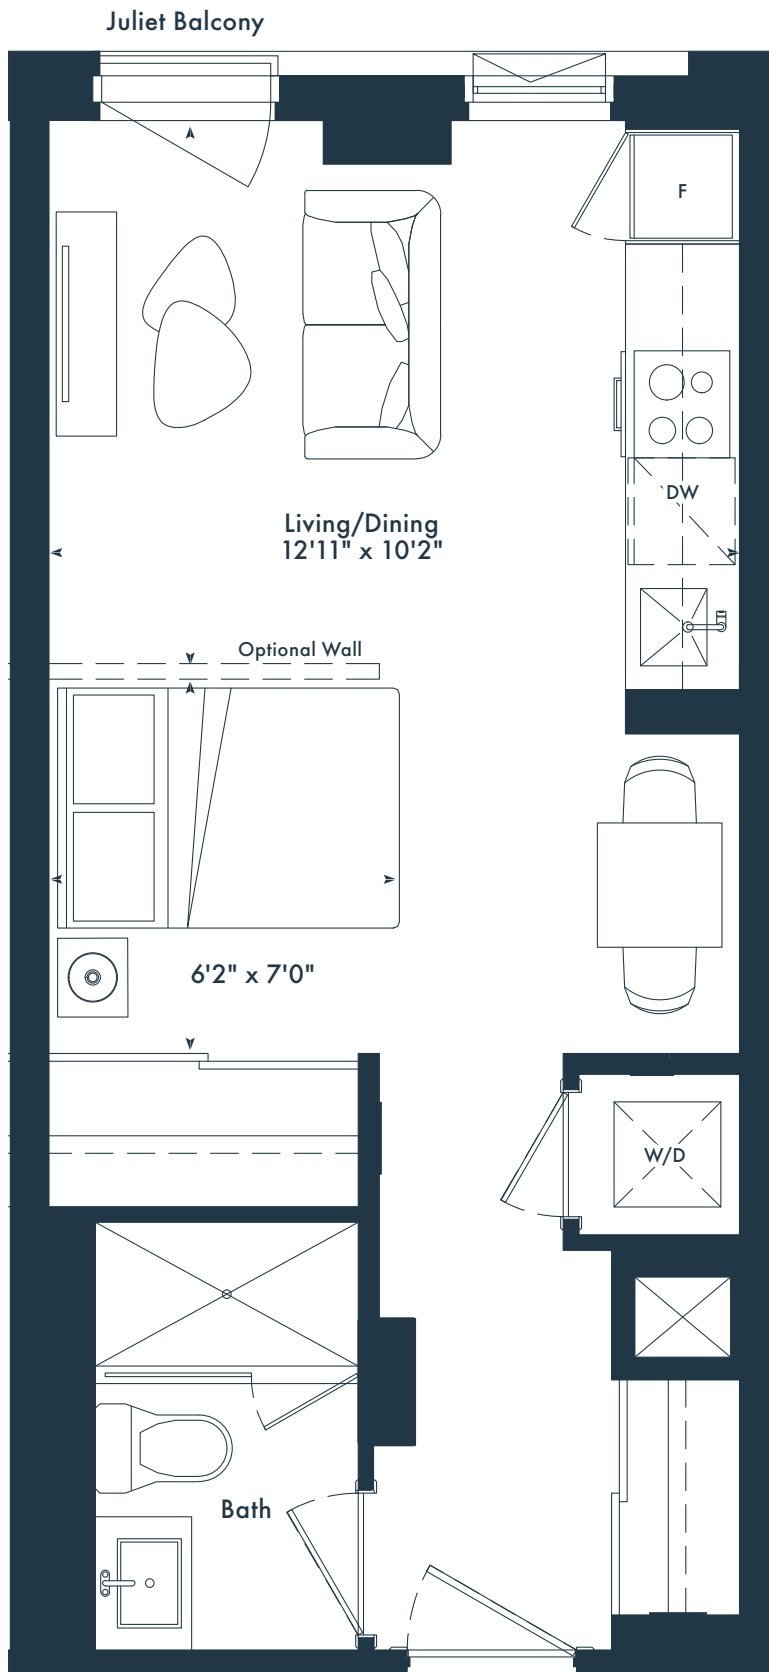

SE

Junior 1 bedroom
1 bath
415 SQ. FT.

JOYA

ON THE QUEENSWAY

3RD FLOOR