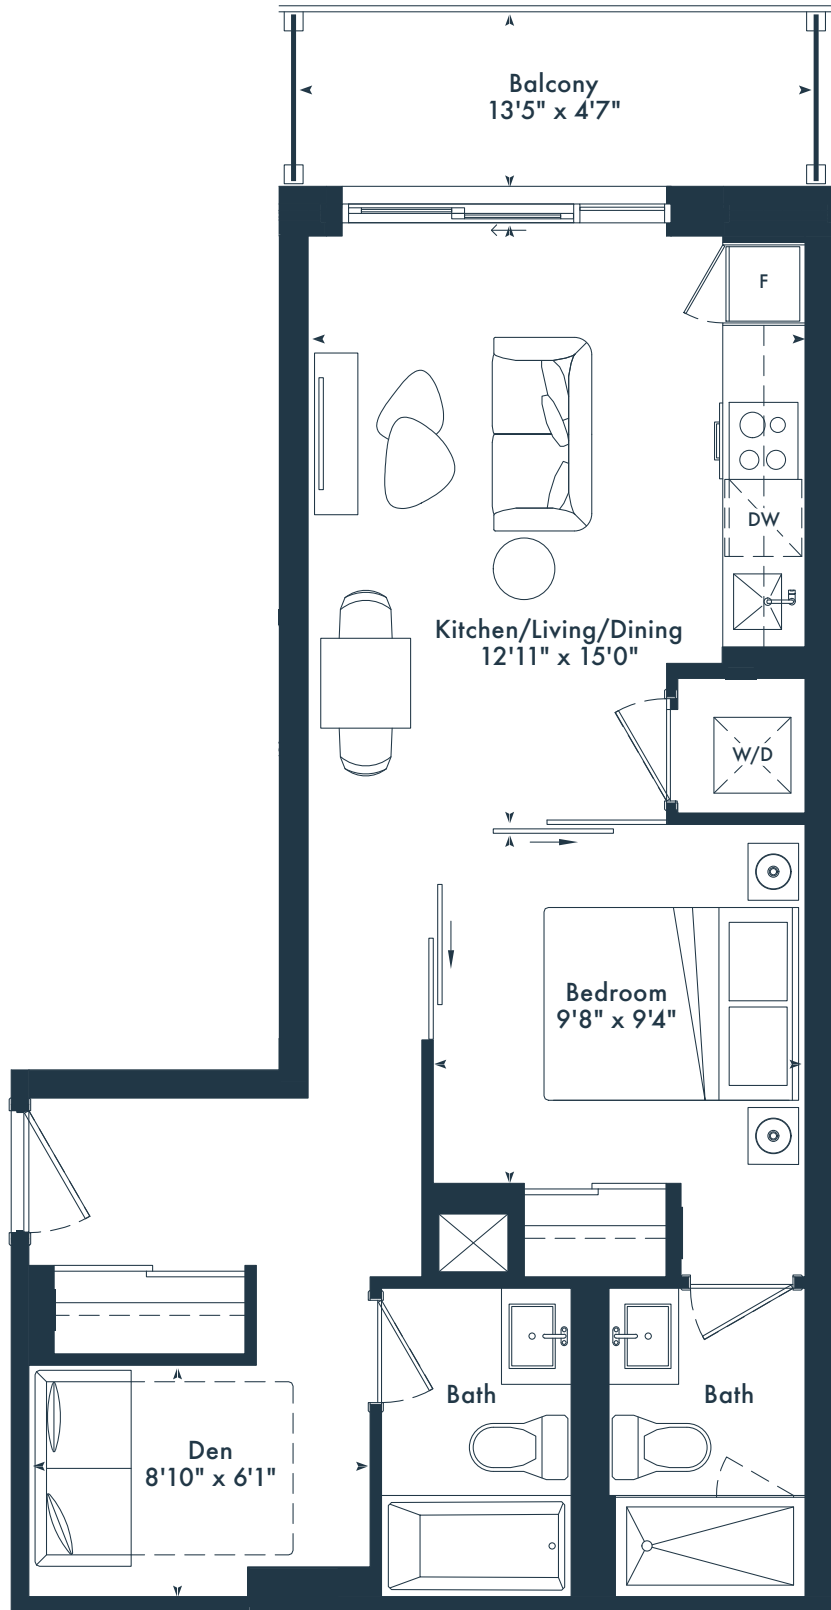

# 1QD

1 bedroom + den  
2 bath  
602 SQ. FT.

# JOYA

ON THE QUEENSWAY

2ND FLOOR

3RD FLOOR