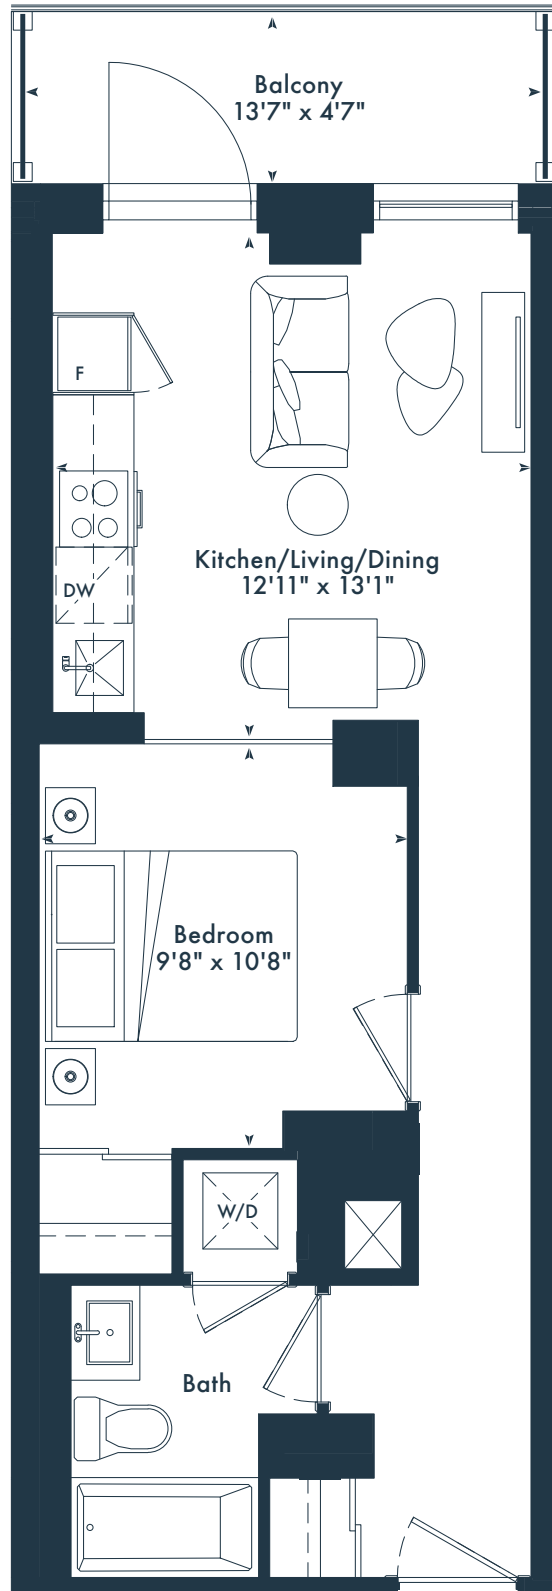

# 1Y

1 bedroom  
1 bath  
502 SQ. FT.

# JOYA

ON THE QUEENSWAY

2ND FLOOR

3RD FLOOR

MARLIN  
SPRING  
DEVELOPMENTS

 Greybrook

All rights reserved. Buildings and views not to scale. Some features and finishes herein are upgrades or are for illustrative purposes only and may not be available. Furniture is displayed for illustration purposes only. Layout does not necessarily reflect the electrical plan for the suite. Suites are sold unfurnished. Balcony, terrace and façade variations may apply, contact a sales representative for further details. Illustrations are artist's concept only. Prices and specifications subject to change without notice. E. & O.E. October, 2023