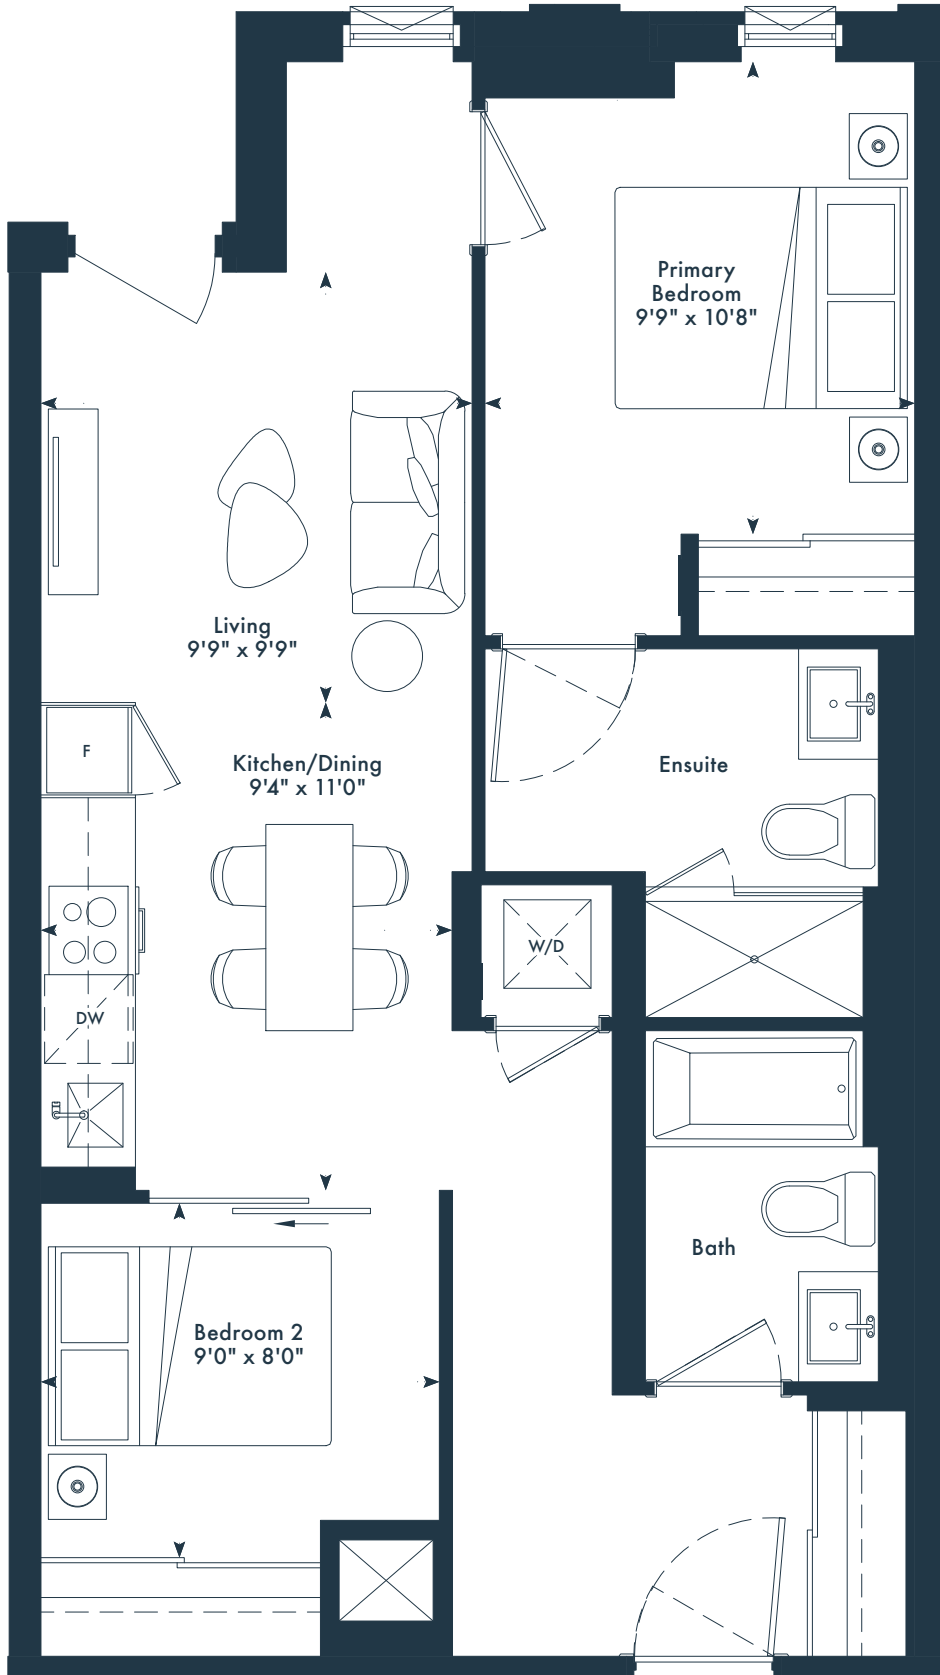

# 2P

2 bedroom  
2 bath  
747 SQ. FT.

# JOYA

ON THE QUEENSWAY

⊕ GROUND FLOOR