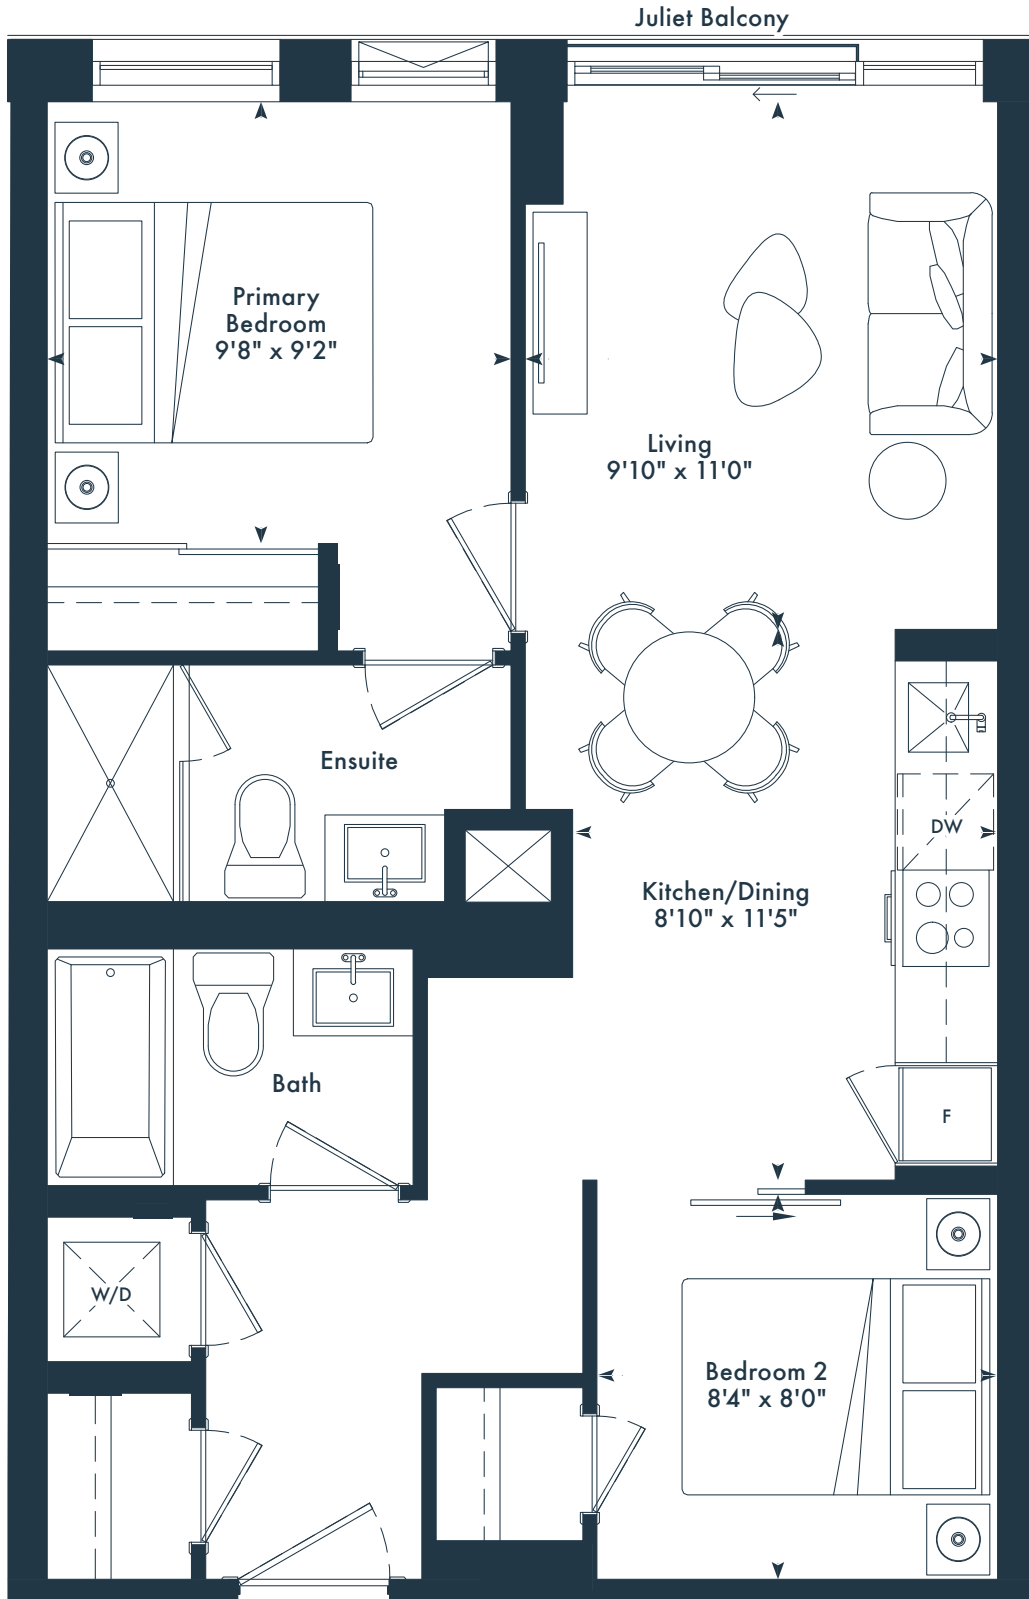

2X

2 bedroom
2 bath
662 SQ. FT.

JOYA

ON THE QUEENSWAY

MARLIN
SPRING
DEVELOPMENTS

Greybrook

All rights reserved. Buildings and views not to scale. Some features and finishes herein are upgrades or are for illustrative purposes only and may not be available. Furniture is displayed for illustration purposes only. Layout does not necessarily reflect the electrical plan for the suite. Suites are sold unfurnished. Balcony, terrace and façade variations may apply, contact a sales representative for further details. Illustrations are artist's concept only. Prices and specifications subject to change without notice. E. & O.E. October, 2023