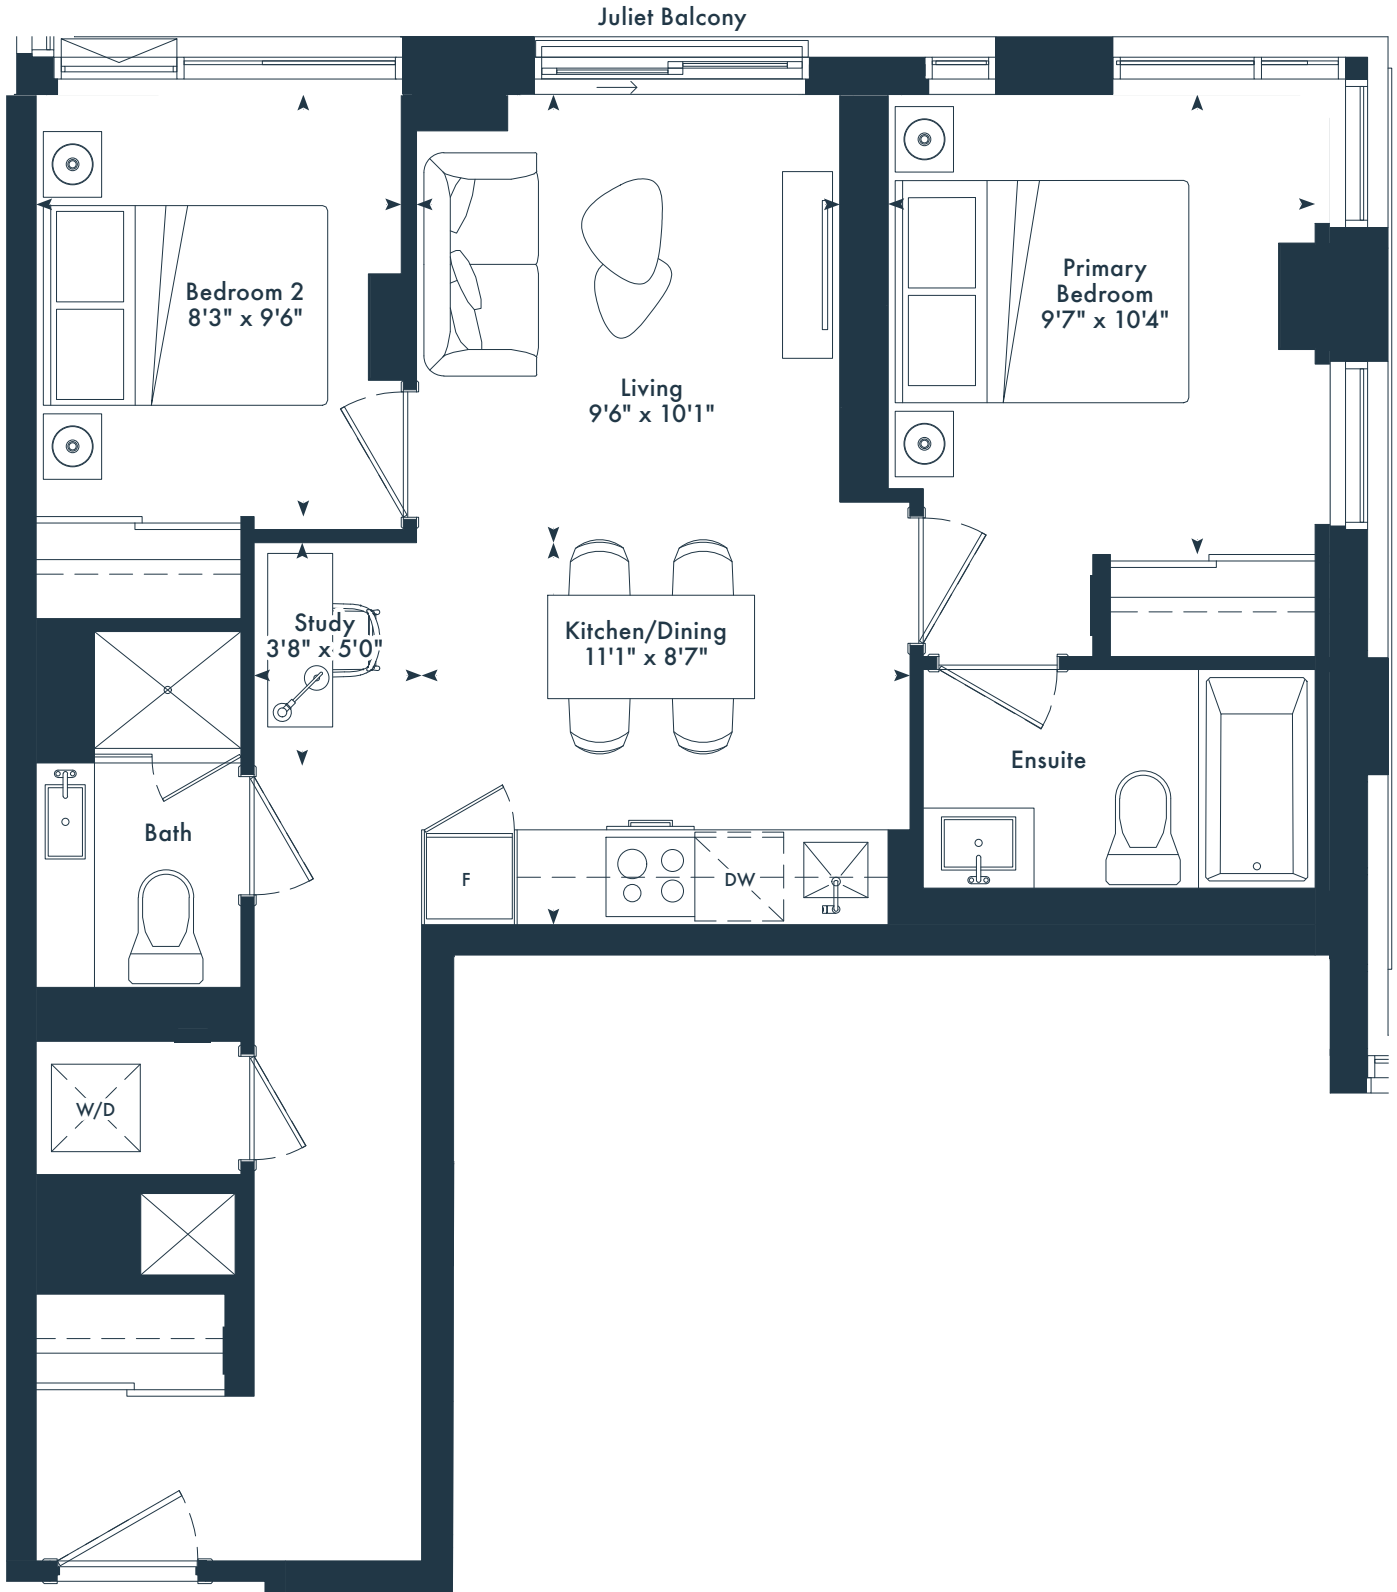

2Z-T

2 bedroom
2 bath
739 SQ. FT.

JOYA

ON THE QUEENSWAY

4TH FLOOR

5TH-6TH FLOOR