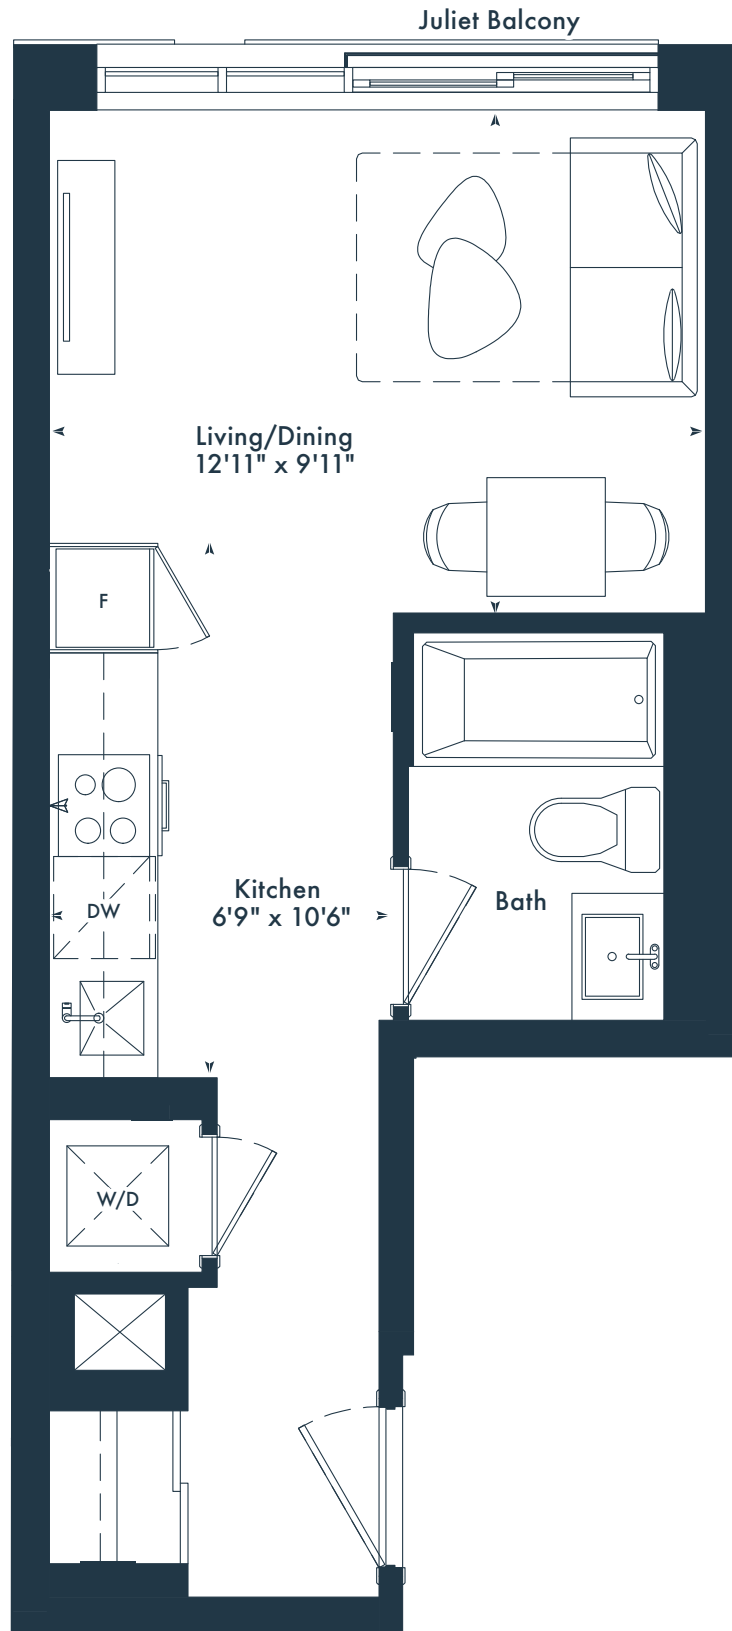

# SC

Studio  
1 bath  
345 SQ. FT.

# JOYA

ON THE QUEENSWAY

4TH FLOOR

5TH-6TH FLOOR