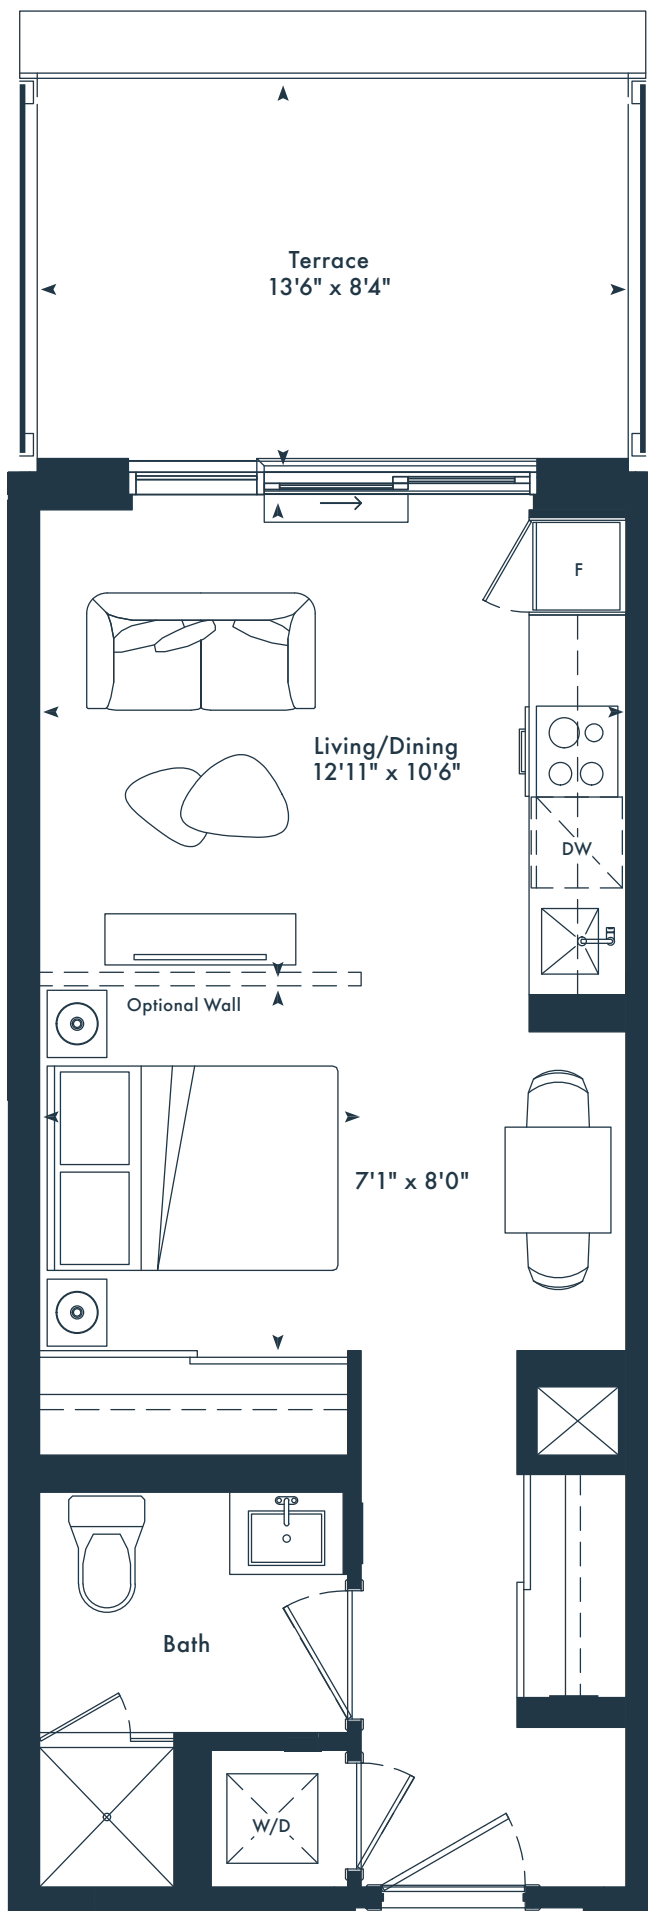

SF-T

Junior 1 bedroom
1 bath
432 SQ. FT.

JOYA

ON THE QUEENSWAY

10TH FLOOR