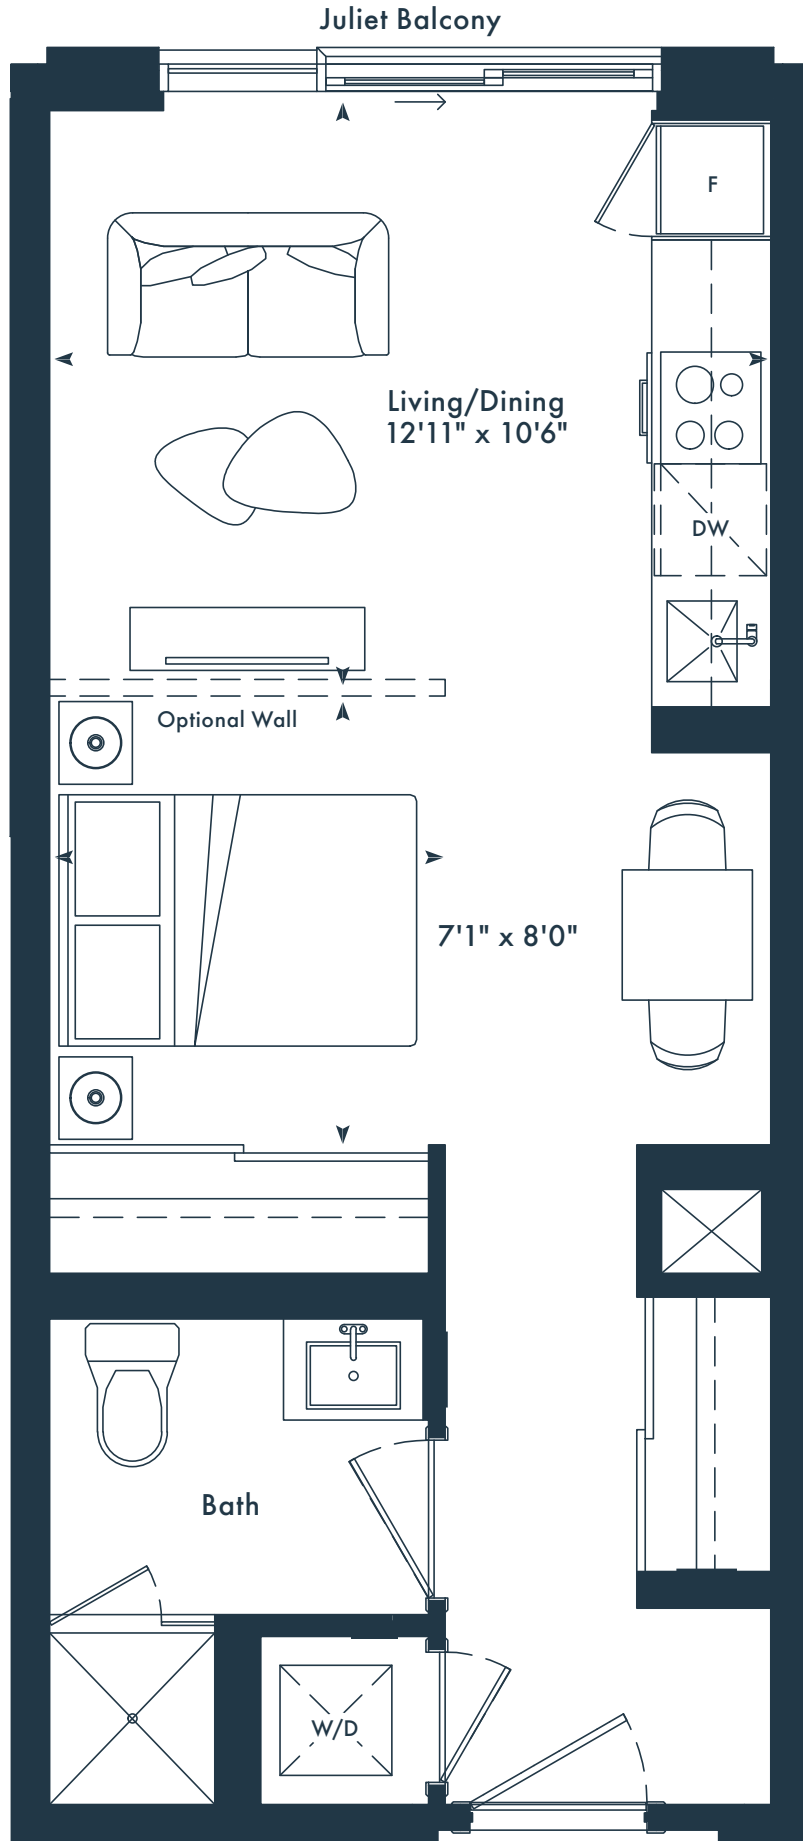

SF

Junior 1 bedroom
1 bath
432 SQ. FT.

JOYA

ON THE QUEENSWAY

11TH FLOOR

MARLIN
SPRING
DEVELOPMENTS

Greybrook

All rights reserved. Buildings and views not to scale. Some features and finishes herein are upgrades or are for illustrative purposes only and may not be available. Furniture is displayed for illustration purposes only. Layout does not necessarily reflect the electrical plan for the suite. Suites are sold unfurnished. Balcony, terrace and façade variations may apply, contact a sales representative for further details. Illustrations are artist's concept only. Prices and specifications subject to change without notice. E. & O.E. October, 2023