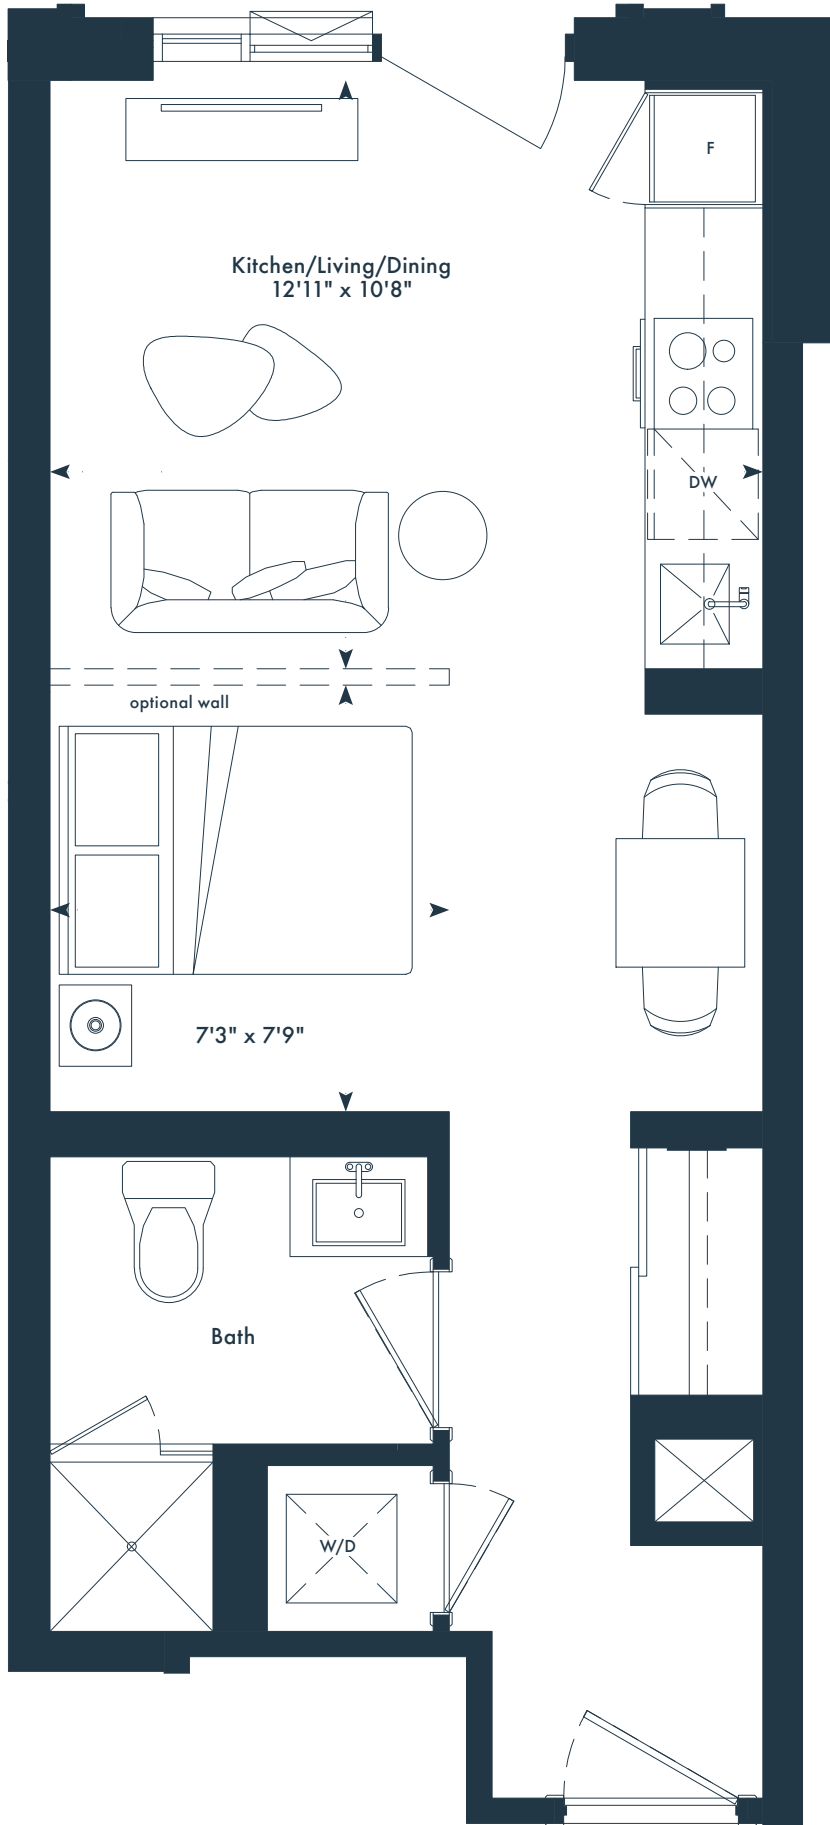

# SH

Junior 1 bedroom  
1 bath  
427 SQ. FT.

# JOYA

ON THE QUEENSWAY

⊕ GROUND FLOOR