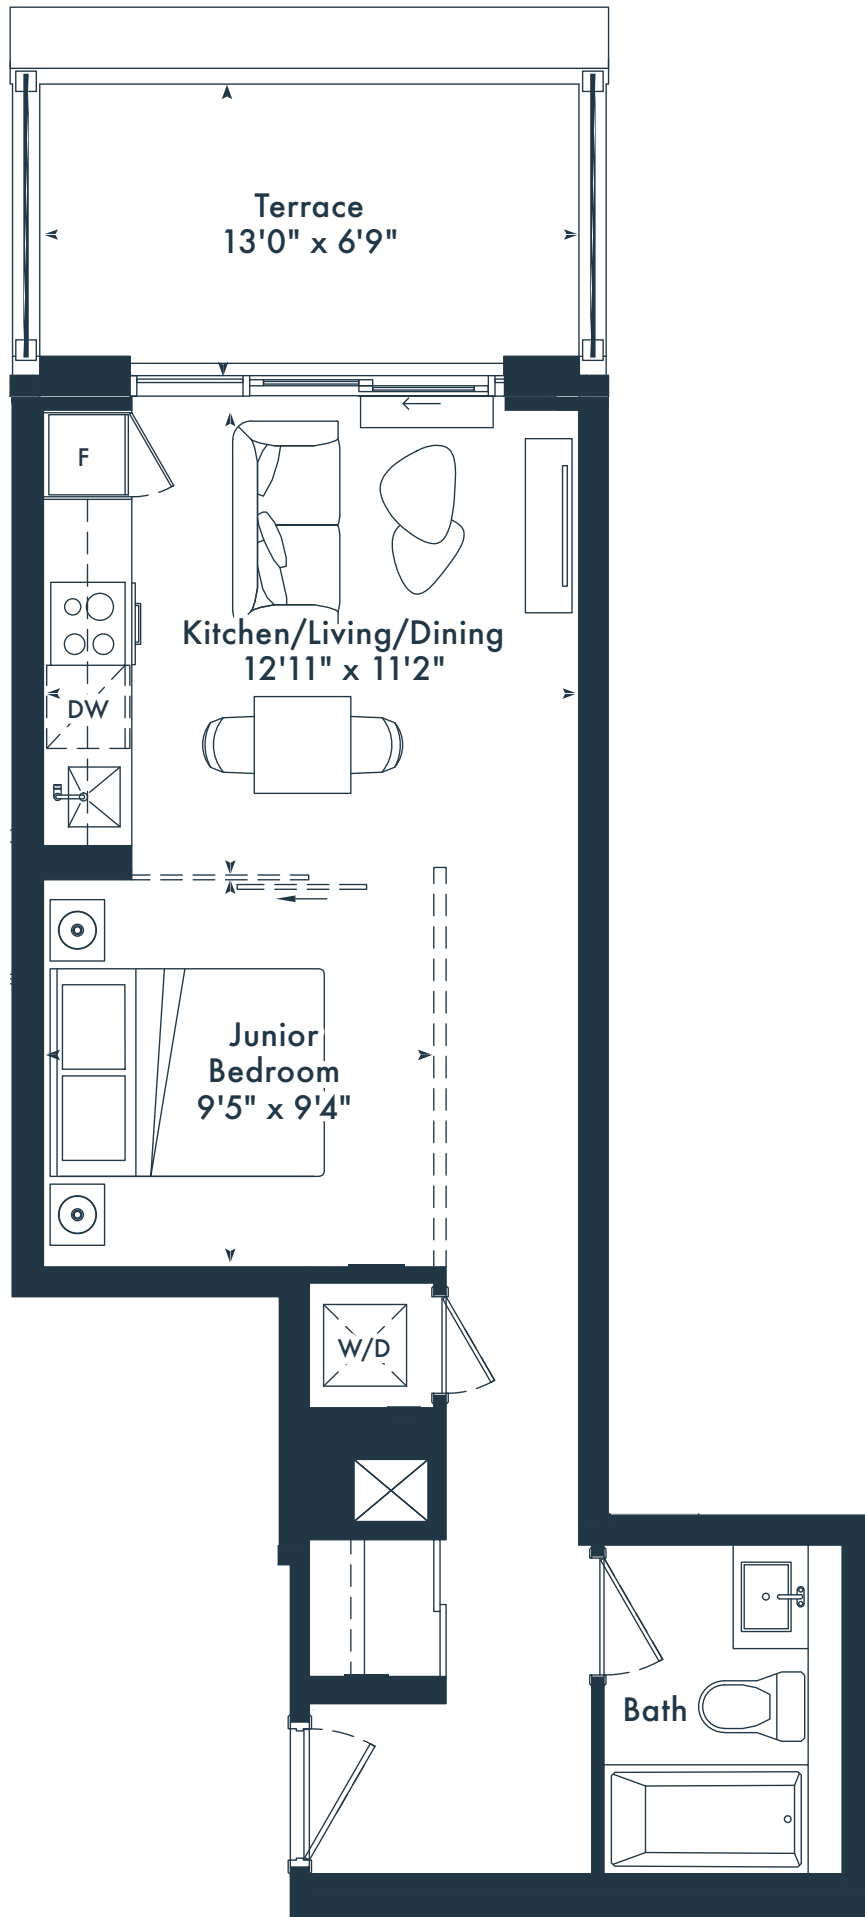

SK-T

Junior 1 bedroom
1 bath
474 SQ. FT.

JOYA

ON THE QUEENSWAY

4TH FLOOR