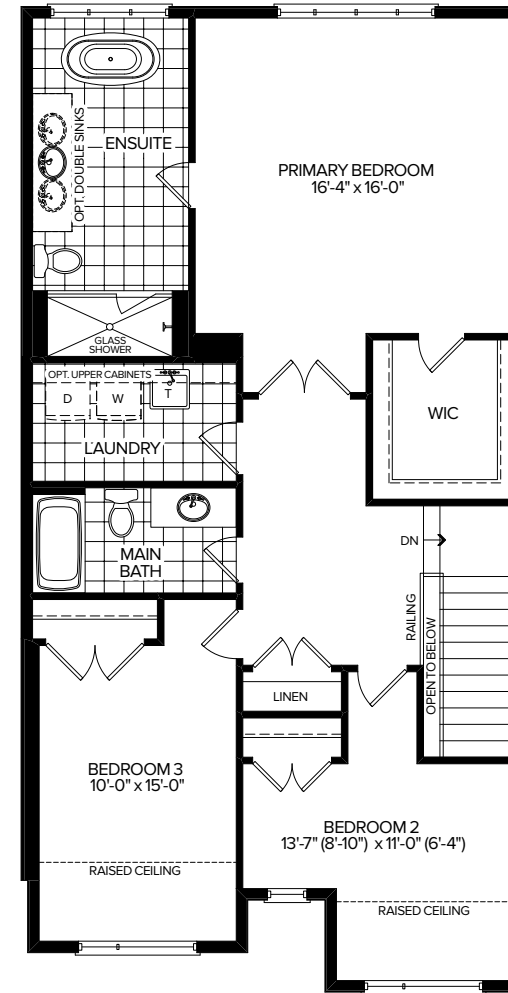

LIVEATTHEWILLOWS.CA

32' DETACHED COLLECTION

AMBER A

2,264 SQ.FT.

3/4 BEDROOM

MARLIN
SPRING
DEVELOPMENTS

THE
WILLOWS
COURTICE

AMBER A

2,264 SQ.FT.

3/4 BEDROOM
2.5 BATHROOM

BASEMENT

MAIN FLOOR

UPPER FLOOR

OPT. UPPER FLOOR