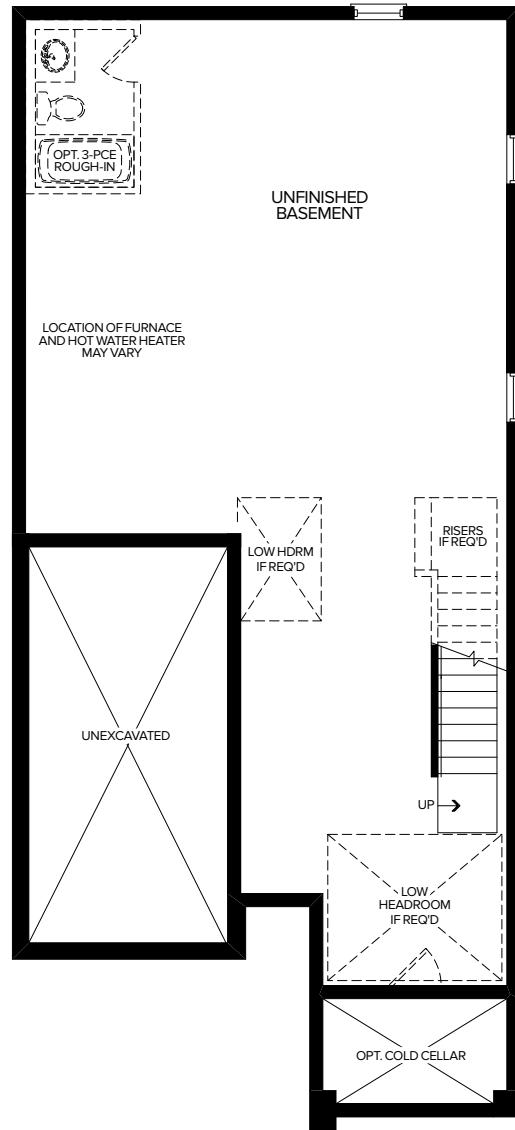

LIVEATTHEWILLOWS.CA

32' DETACHED COLLECTION

AMBER A

2,264 SQ.FT.

3/4 BEDROOM

MARLIN
SPRING
DEVELOPMENTS

THE
WILLOWS
COURTICE

AMBER A

2,264 SQ.FT.

3/4 BEDROOM
2.5 BATHROOM

BASEMENT

MAIN FLOOR

UPPER FLOOR

OPT. UPPER FLOOR