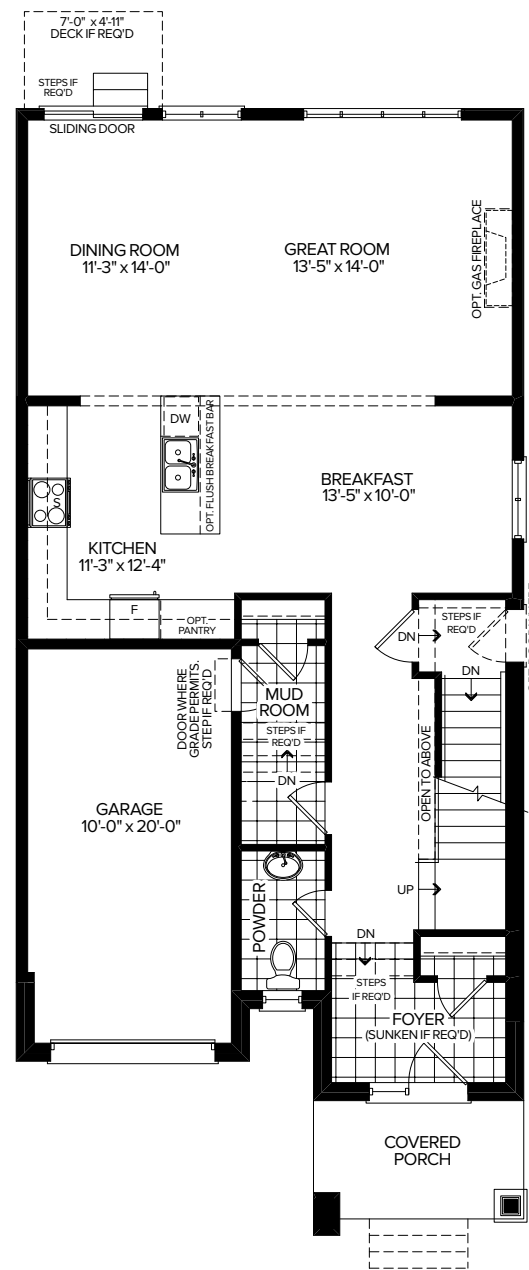

LIVEATTHEWILLOWS.CA

32' DETACHED COLLECTION

AMBER A

2,264 SQ.FT.

3/4 BEDROOM

MARLIN
SPRING
DEVELOPMENTS

THE
WILLOWS
COURTICE

AMBER A

2,264 SQ.FT.

3/4 BEDROOM
2.5 BATHROOM

BASEMENT

MAIN FLOOR

UPPER FLOOR

OPT. UPPER FLOOR