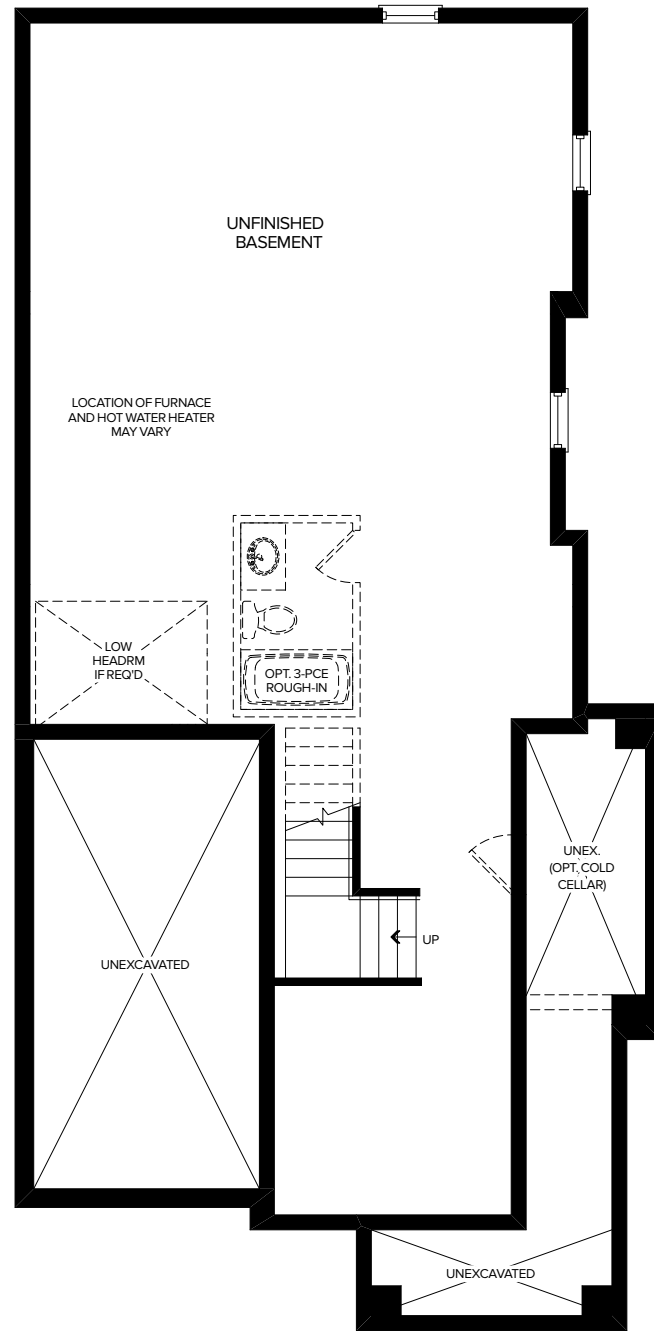

LIVEATTHEWILLOWS.CA

32' DETACHED COLLECTION

BROOK A

2,386 SQ.FT.

3/4 BEDROOM

MARLIN
SPRING
DEVELOPMENTS

THE
WILLOWS
COURTICE

BROOK A

2,386 SQ.FT.

3/4 BEDROOM
2.5 BATHROOM

BASEMENT

MAIN FLOOR

UPPER FLOOR

OPT. UPPER FLOOR