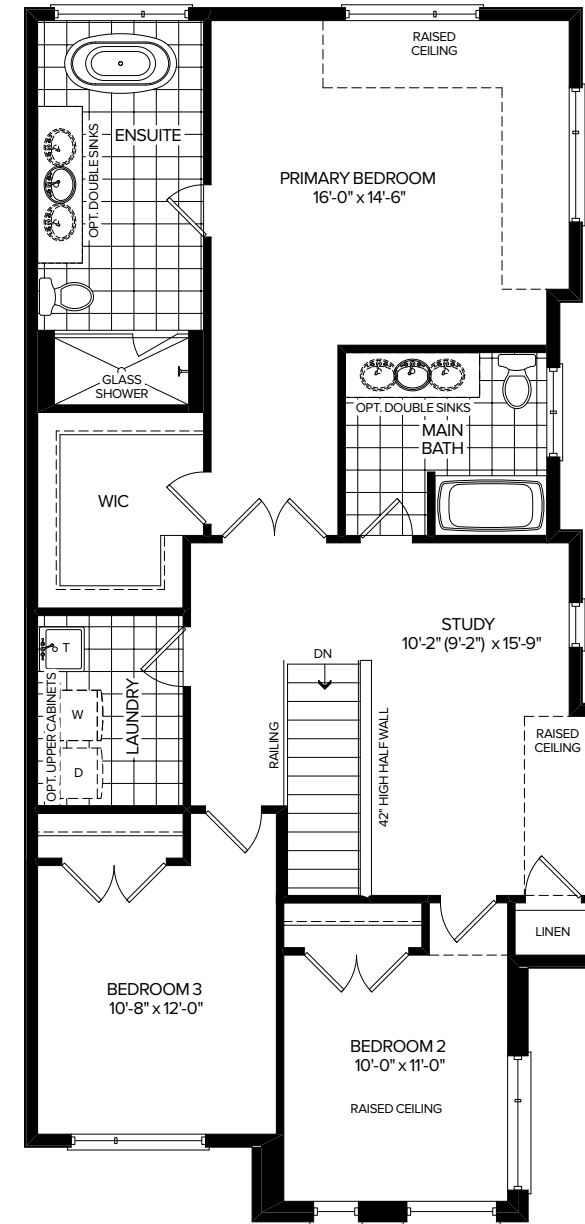

LIVEATTHEWILLOWS.CA

32' DETACHED COLLECTION

BROOK A

2,386 SQ.FT.

3/4 BEDROOM

MARLIN
SPRING
DEVELOPMENTS

THE
WILLOWS
COURTICE

BROOK A

2,386 SQ.FT.

3/4 BEDROOM
2.5 BATHROOM

BASEMENT

MAIN FLOOR

UPPER FLOOR

OPT. UPPER FLOOR