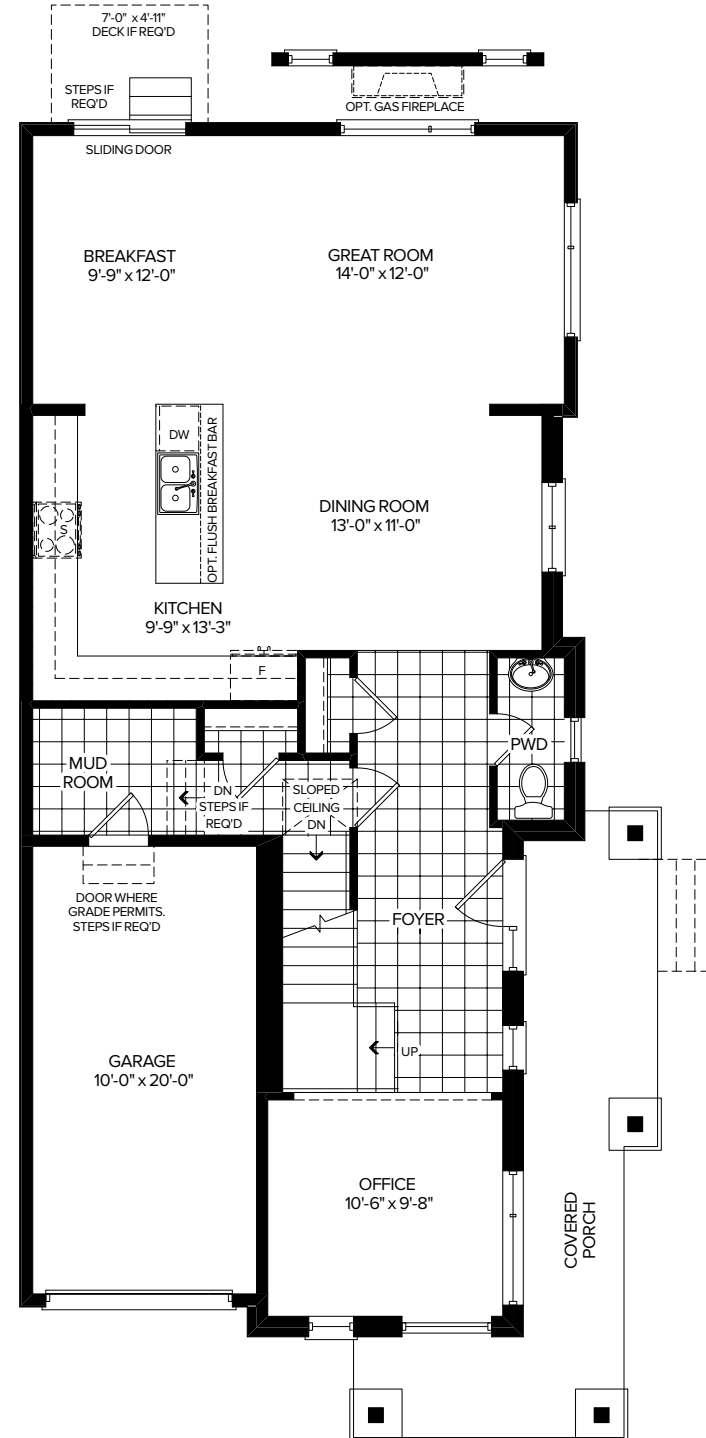

LIVEATTHEWILLOWS.CA

32' DETACHED COLLECTION

BROOK A

2,386 SQ.FT.

3/4 BEDROOM

MARLIN
SPRING
DEVELOPMENTS

THE
WILLOWS
COURTICE

BROOK A

2,386 SQ.FT.

3/4 BEDROOM
2.5 BATHROOM

BASEMENT

MAIN FLOOR

UPPER FLOOR

OPT. UPPER FLOOR