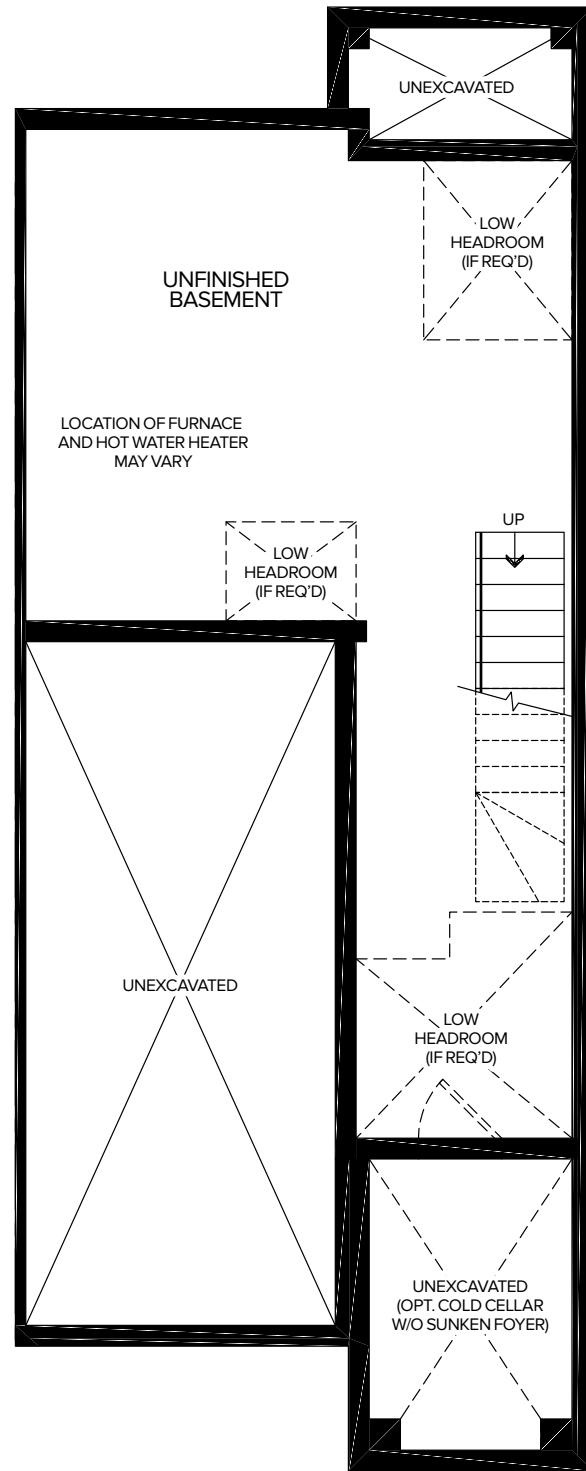

# DAWN B END

1,739 SQ.FT.

4 BEDROOM  
3.5 BATHROOM

DAWN EXP. END | LILY | LILY | MEADOW | LILY | DAWN END

### BASEMENT

### GROUND FLOOR

### MAIN FLOOR