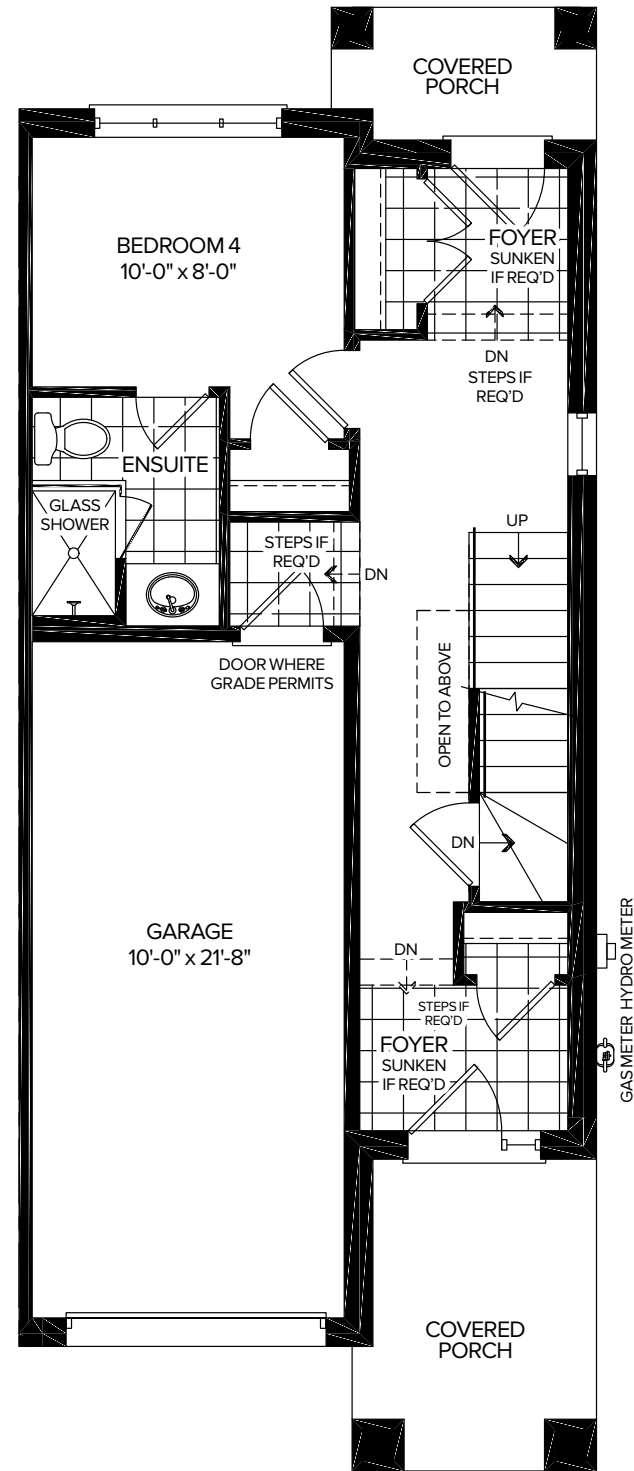

# DAWN BEND

1,739 SQ.FT.

4 BEDROOM

MARLIN  
SPRING  
DEVELOPMENTS

THE  
WILLOWS  
COURTICE

# DAWN B END

1,739 SQ.FT.

4 BEDROOM  
3.5 BATHROOM

DAWN EXP. END | LILY | LILY | MEADOW | LILY | DAWN END

### BASEMENT

### MAIN FLOOR