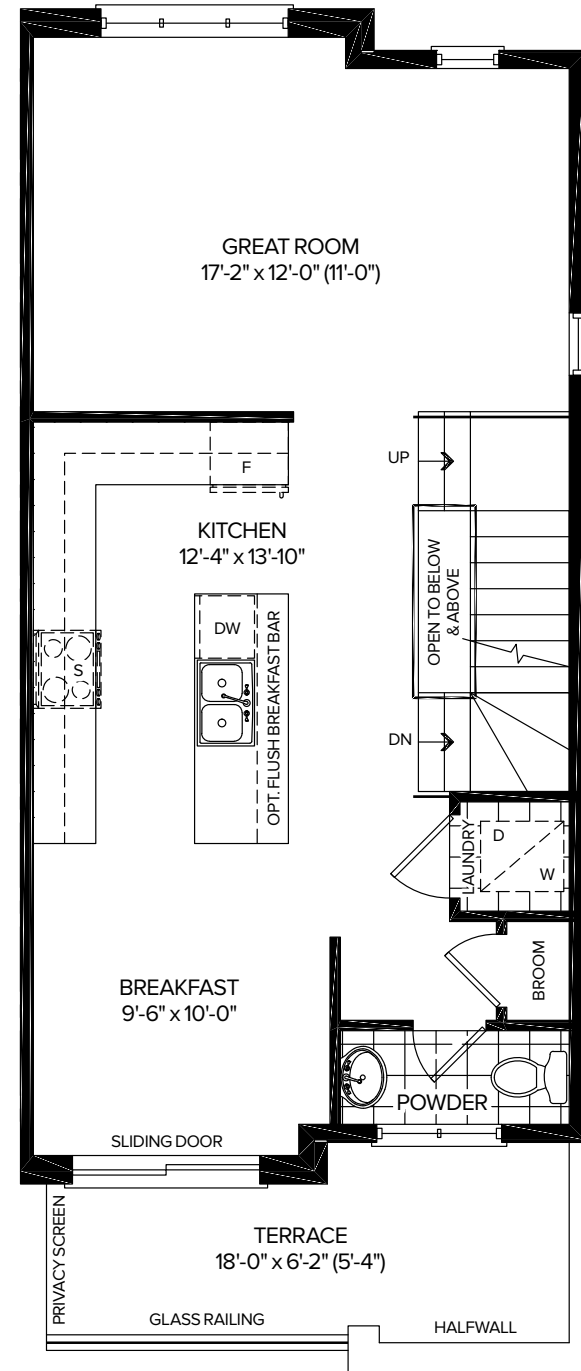

# DAWN B END

1,739 SQ.FT.

4 BEDROOM  
3.5 BATHROOM

DAWN EXP. END | LILY | LILY | MEADOW | LILY | DAWN END

### BASEMENT

### GROUND FLOOR

### MAIN FLOOR