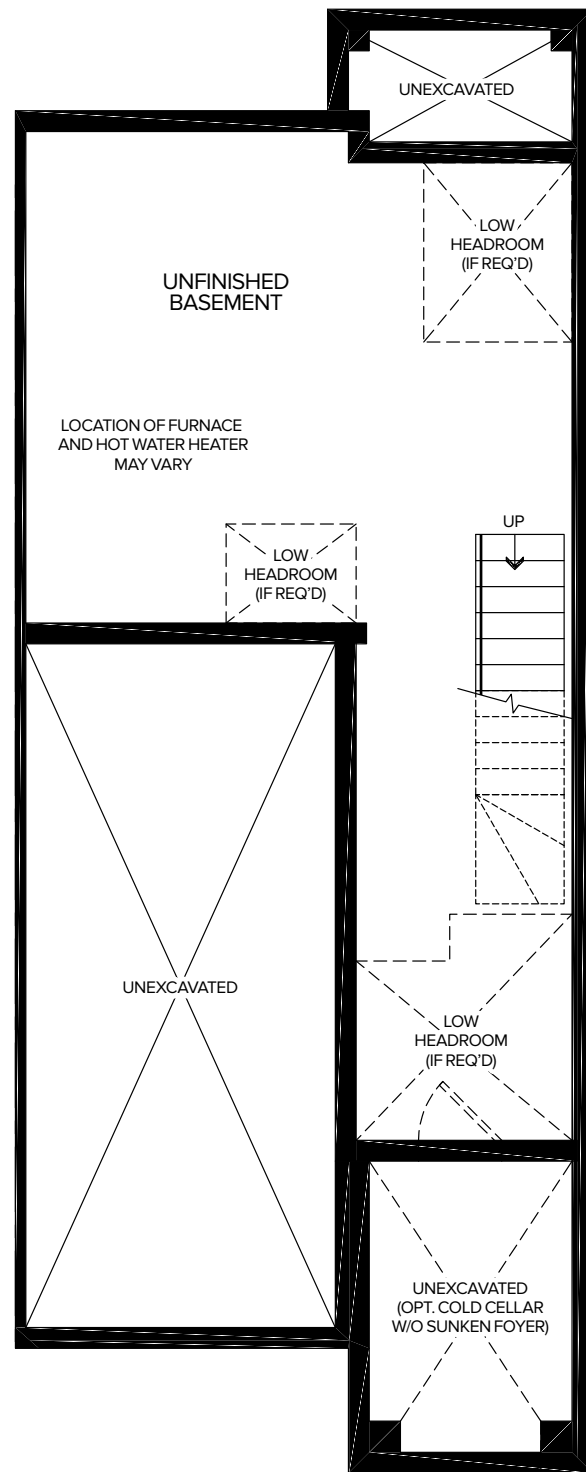

LIVEATTHEWILLOWS.CA

TOWNS COLLECTION

DAWN B EXP. END

1,766 SQ.FT.

4 BEDROOM

MARLIN
SPRING
DEVELOPMENTS

THE
WILLOWS
COURTICE

DAWN B EXP. END

1,766 SQ.FT.

4 BEDROOM
3.5 BATHROOM

BASEMENT

GROUND FLOOR

MAIN FLOOR

UPPER FLOOR