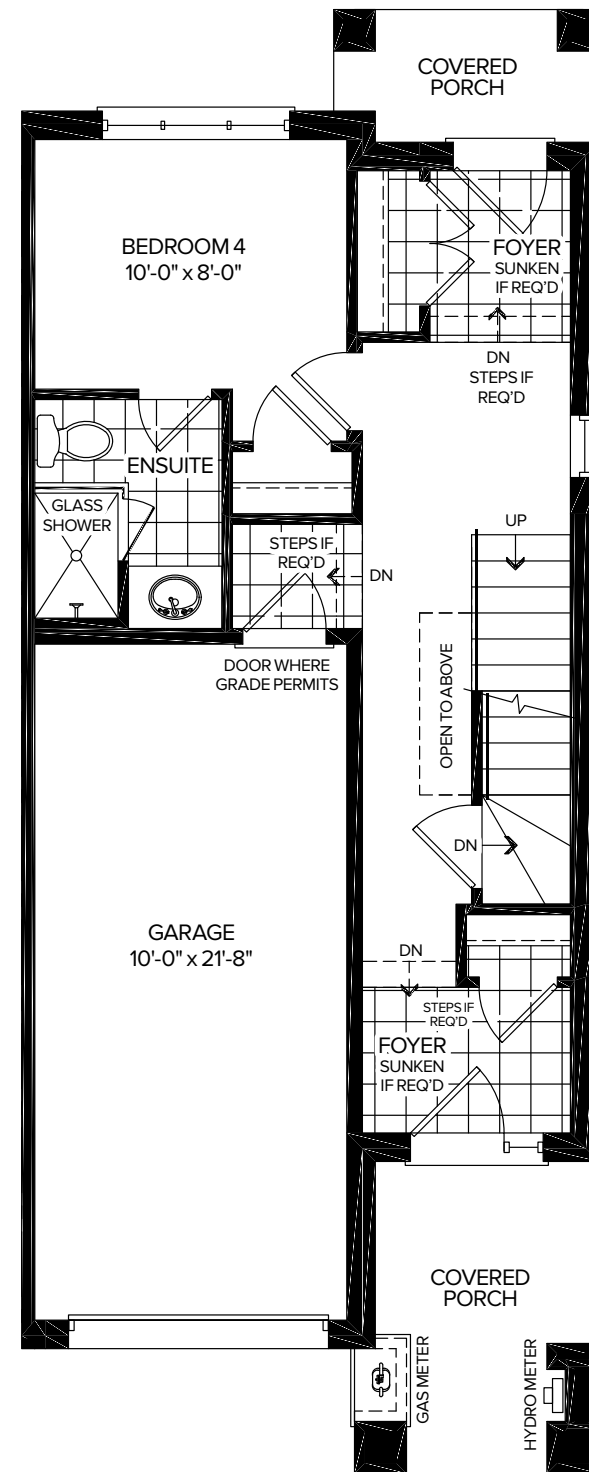

LIVEATTHEWILLOWS.CA

TOWNS COLLECTION

DAWN B EXP. END

1,766 SQ.FT.

4 BEDROOM

MARLIN
SPRING
DEVELOPMENTS

THE
WILLOWS
COURTICE

DAWN B EXP. END

1,766 SQ.FT.

4 BEDROOM
3.5 BATHROOM

BASEMENT

GROUND FLOOR

MAIN FLOOR

UPPER FLOOR