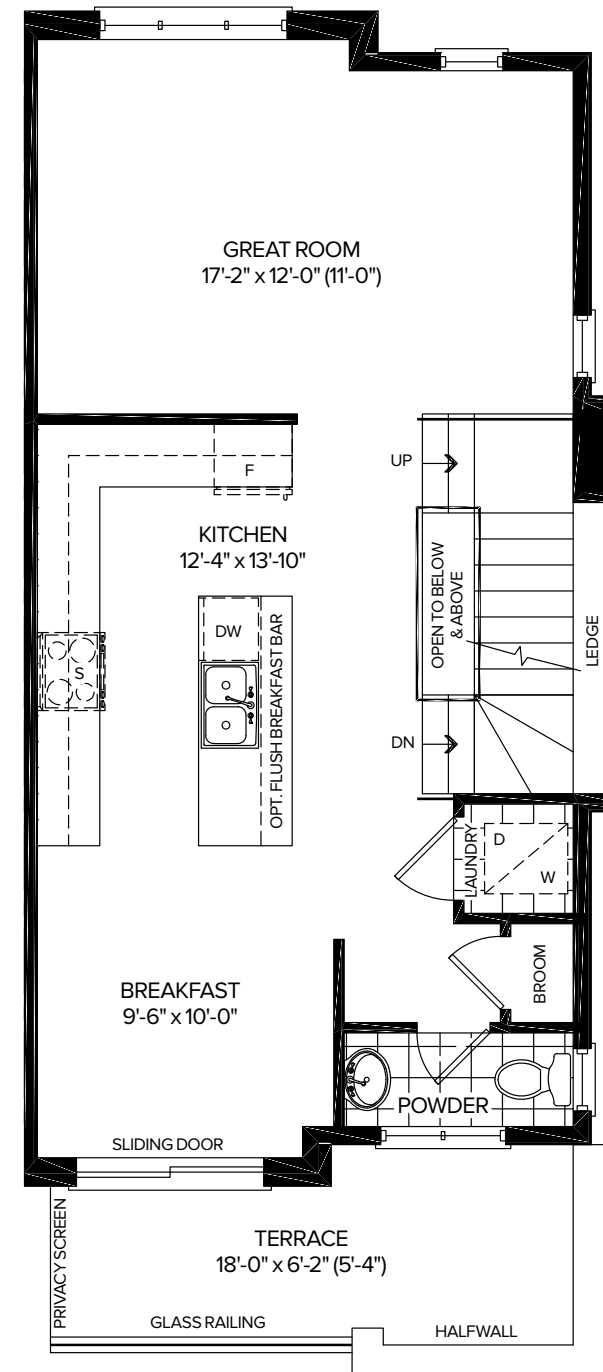

LIVEATTHEWILLOWS.CA

TOWNS COLLECTION

DAWN B EXP. END

1,766 SQ.FT.

4 BEDROOM

MARLIN
SPRING
DEVELOPMENTS

THE
WILLOWS
COURTICE

DAWN B EXP. END

1,766 SQ.FT.

4 BEDROOM
3.5 BATHROOM

BASEMENT

GROUND FLOOR

MAIN FLOOR

UPPER FLOOR