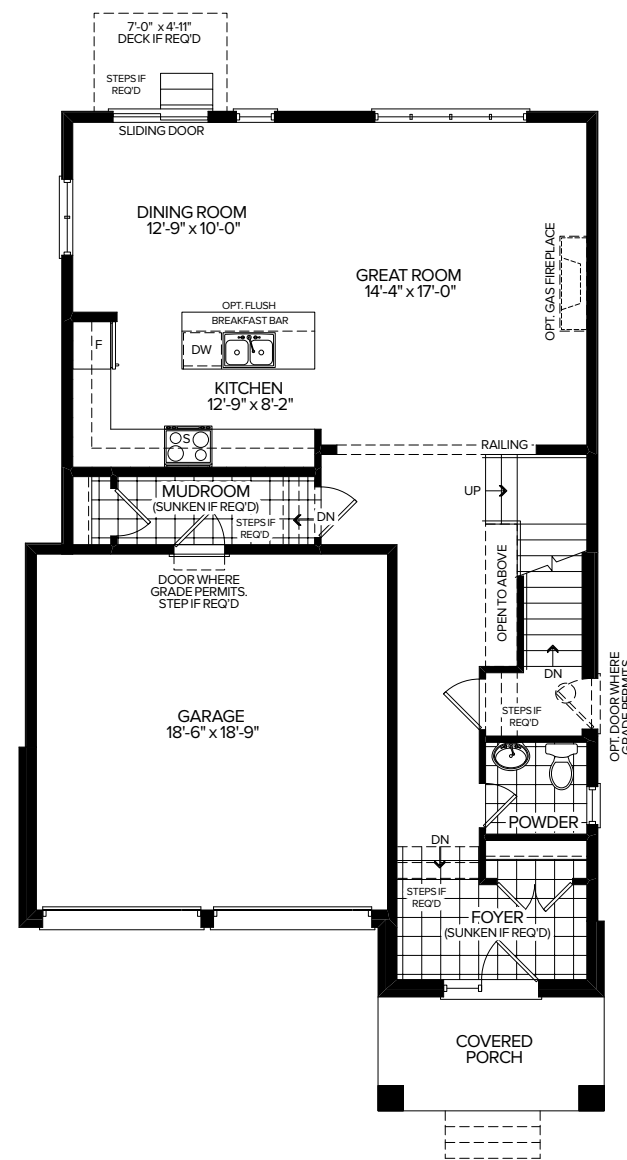

LIVEATTHEWILLOWS.CA

37' DETACHED COLLECTION

EVERGREEN B

2,132 SQ.FT.

3/4 BEDROOM

MARLIN
SPRING
DEVELOPMENTS

THE
WILLOWS
COURTICE

EVERGREEN B

2,132 SQ.FT.

3/4 BEDROOM
2.5 BATHROOM

BASEMENT

MAIN FLOOR

UPPER FLOOR

OPT. UPPER FLOOR