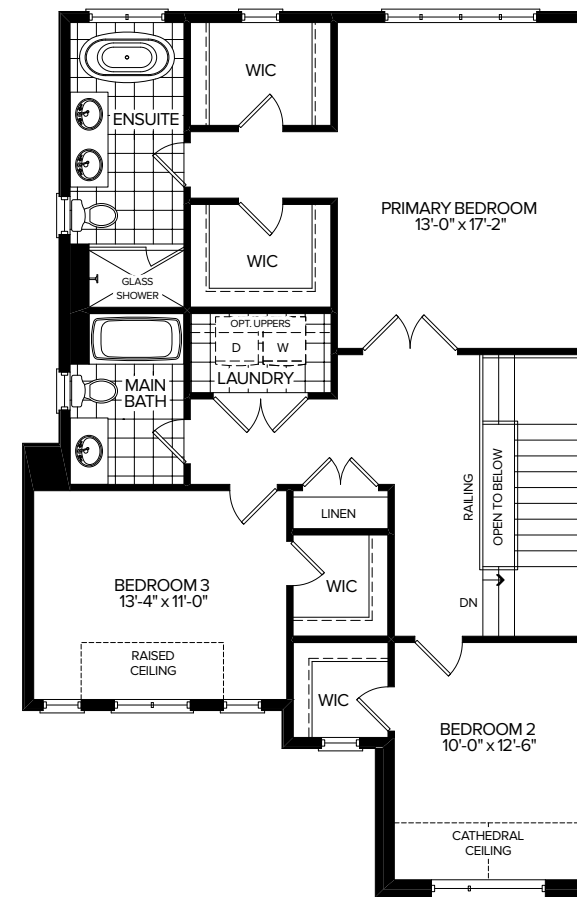

LIVEATTHEWILLOWS.CA

37' DETACHED COLLECTION

EVERGREEN B

2,132 SQ.FT.

3/4 BEDROOM

MARLIN
SPRING
DEVELOPMENTS

THE
WILLOWS
COURTICE

EVERGREEN B

2,132 SQ.FT.

3/4 BEDROOM
2.5 BATHROOM

BASEMENT

MAIN FLOOR

UPPER FLOOR

OPT. UPPER FLOOR