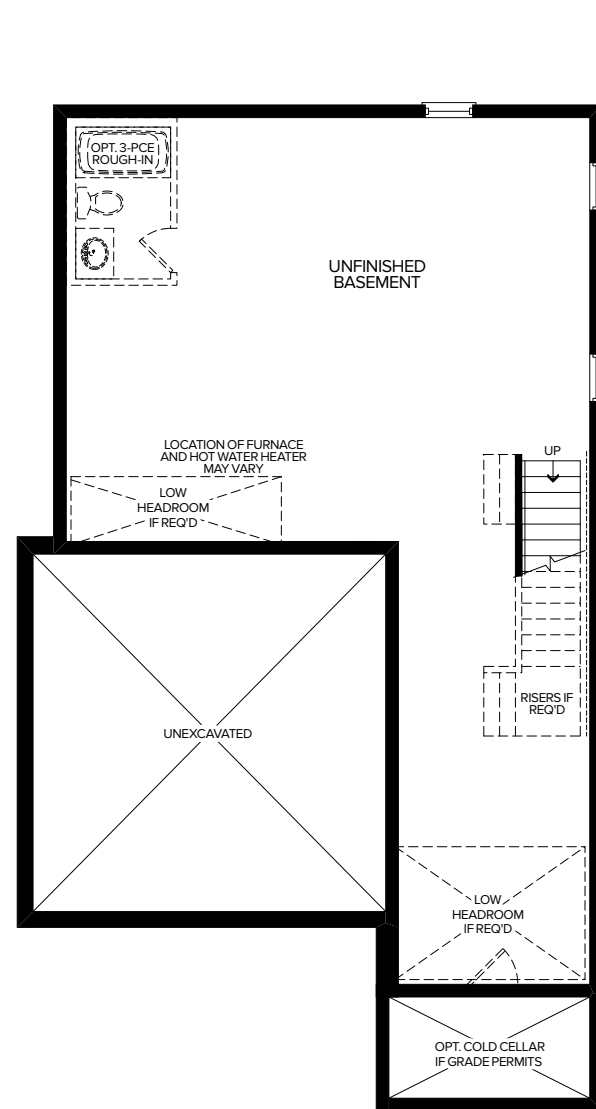

LIVEATTHEWILLOWS.CA

37' DETACHED COLLECTION

EVERGREEN B

2,132 SQ.FT.

3/4 BEDROOM

MARLIN
SPRING
DEVELOPMENTS

THE
WILLOWS
COURTICE

EVERGREEN B

2,132 SQ.FT.

3/4 BEDROOM
2.5 BATHROOM

BASEMENT

MAIN FLOOR

UPPER FLOOR

OPT. UPPER FLOOR