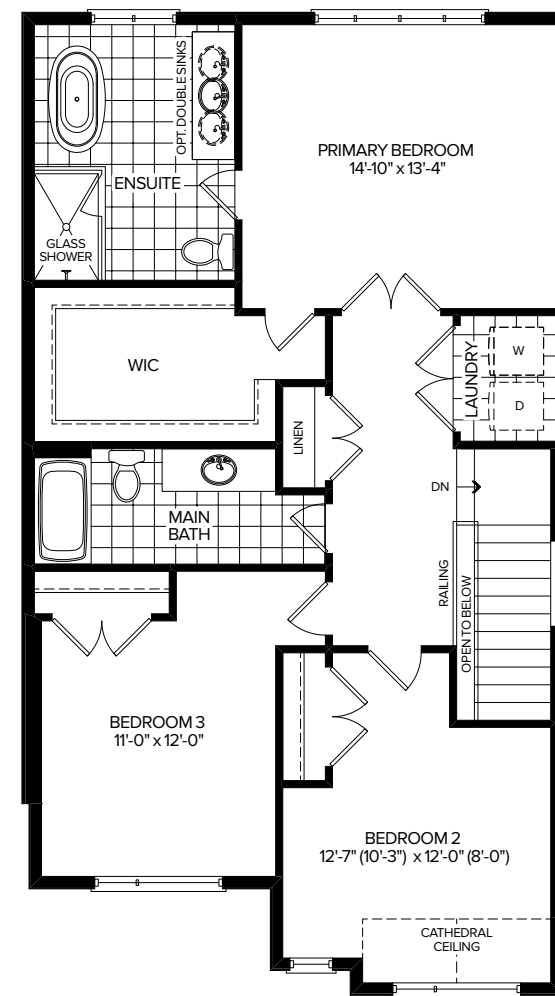

LIVEATTHEWILLOWS.CA

32' DETACHED COLLECTION

FERN A

2,035/2,018 SQ.FT.

3/4 BEDROOM

MARLIN
SPRING
DEVELOPMENTS

THE
WILLOWS
COURTICE

FERN A

2,035/2,018 SQ.FT.

3/4 BEDROOM
2.5 BATHROOM

BASEMENT

MAIN FLOOR

UPPER FLOOR

OPT. UPPER FLOOR