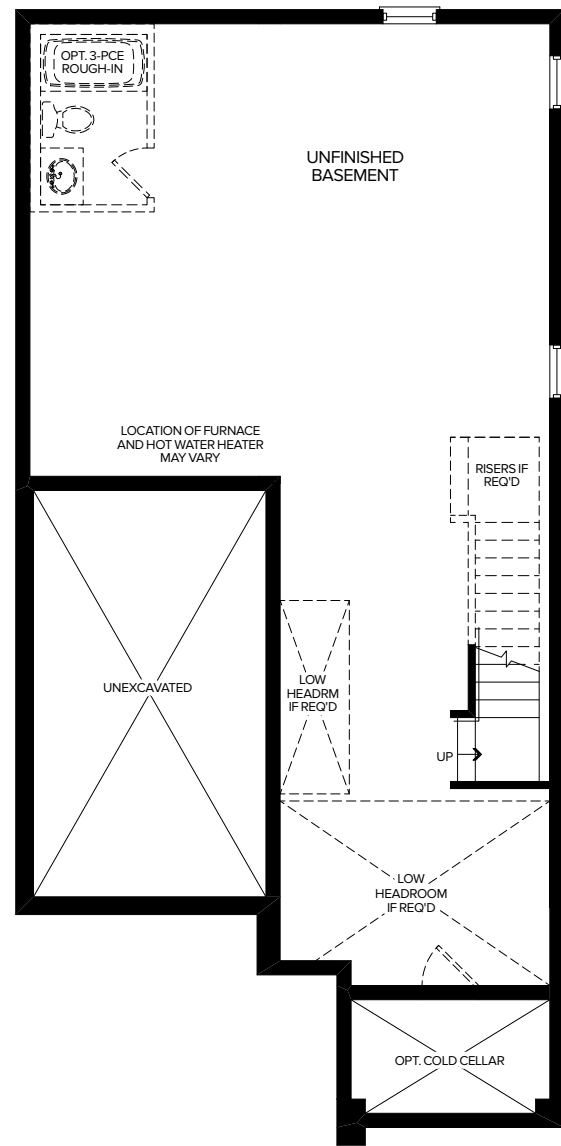

LIVEATTHEWILLOWS.CA

32' DETACHED COLLECTION

FERN A

2,035/2,018 SQ.FT.

3/4 BEDROOM

MARLIN
SPRING
DEVELOPMENTS

THE
WILLOWS
COURTICE

FERN A

2,035/2,018 SQ.FT.

3/4 BEDROOM
2.5 BATHROOM

BASEMENT

MAIN FLOOR

UPPER FLOOR

OPT. UPPER FLOOR