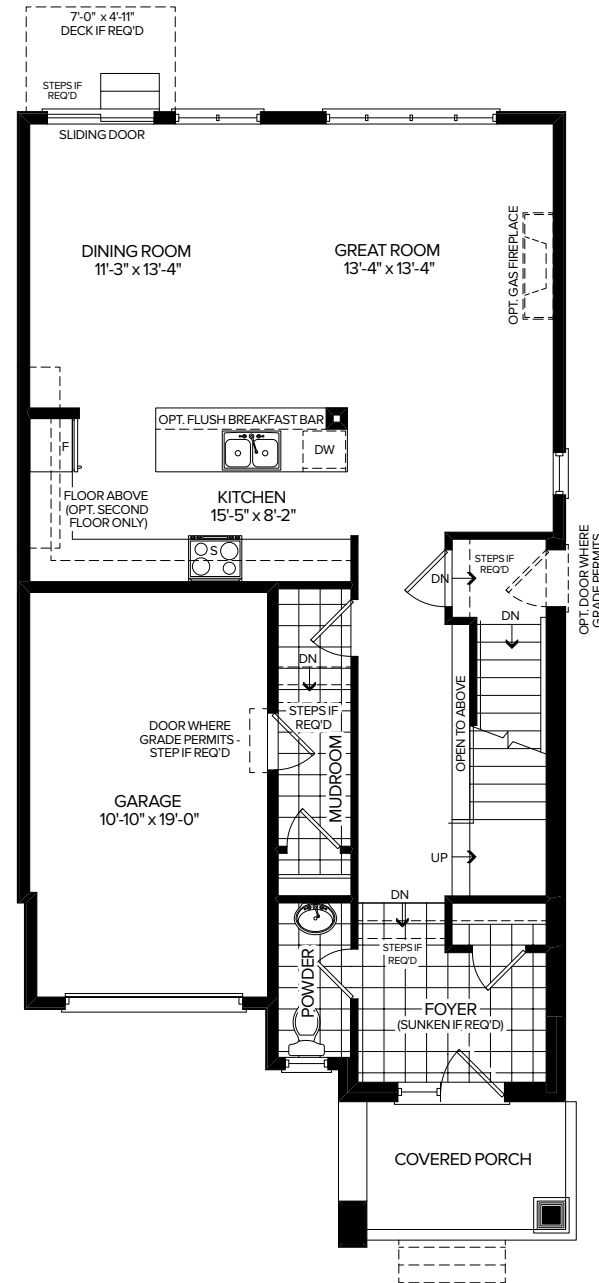

LIVEATTHEWILLOWS.CA

32' DETACHED COLLECTION

FERN A

2,035/2,018 SQ.FT.

3/4 BEDROOM

MARLIN
SPRING
DEVELOPMENTS

THE
WILLOWS
COURTICE

FERN A

2,035/2,018 SQ.FT.

3/4 BEDROOM
2.5 BATHROOM

BASEMENT

MAIN FLOOR

UPPER FLOOR

OPT. UPPER FLOOR