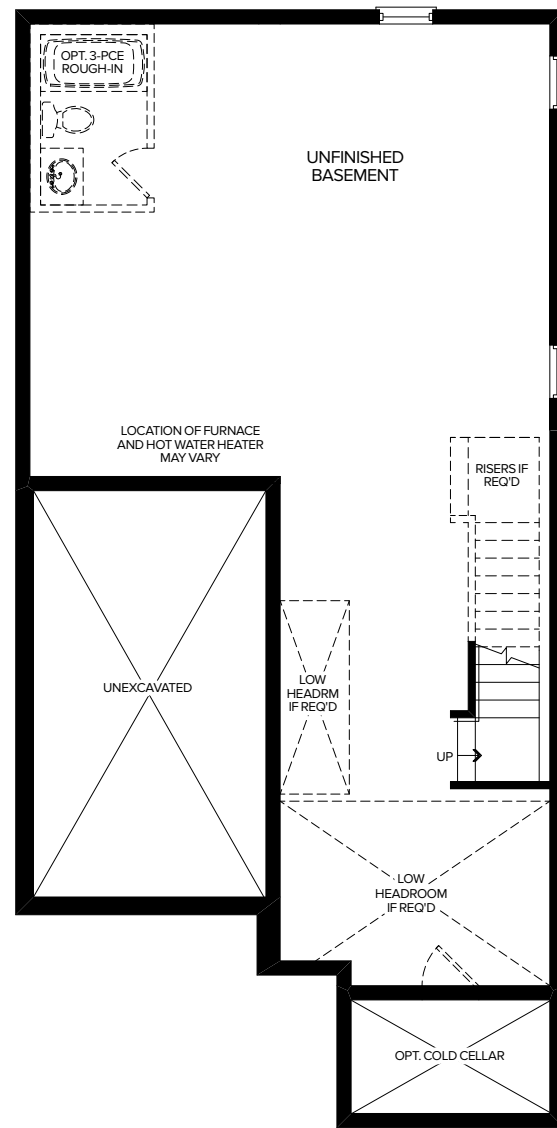

LIVEATTHEWILLOWS.CA

32' DETACHED COLLECTION

FERN B

1,995/1,981 SQ.FT.

3/4 BEDROOM

MARLIN
SPRING
DEVELOPMENTS

THE
WILLOWS
COURTICE

FERN B

1,995/1,981 SQ.FT.

3/4 BEDROOM
2.5 BATHROOM

BASEMENT

MAIN FLOOR

UPPER FLOOR

OPT. UPPER FLOOR