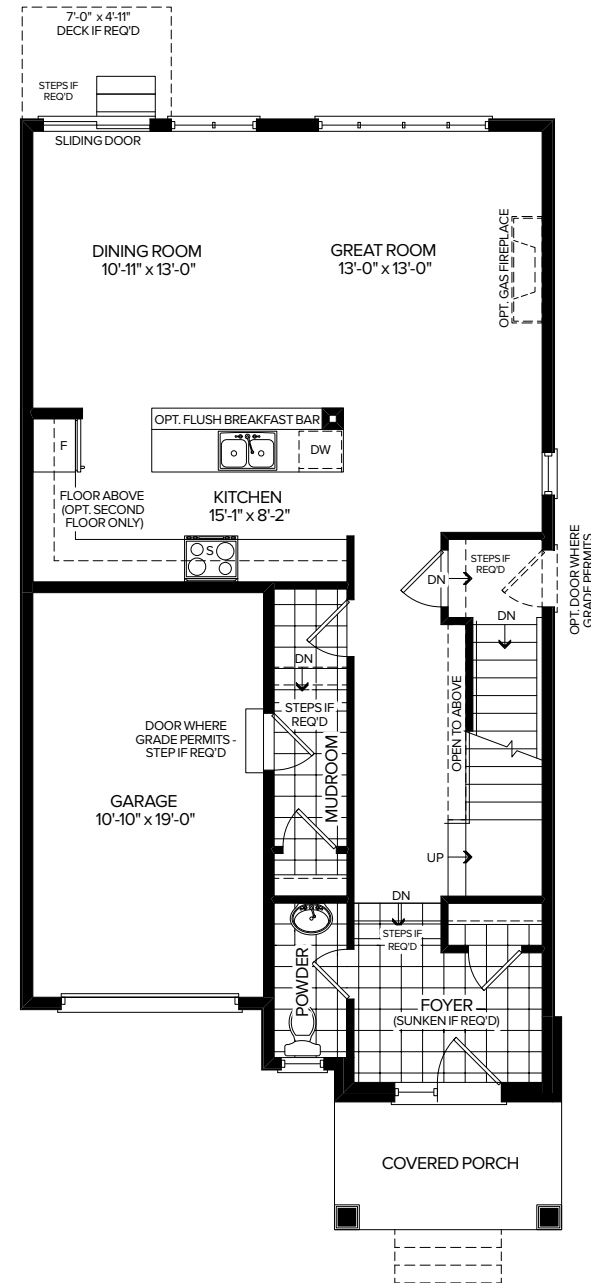

LIVEATTHEWILLOWS.CA

32' DETACHED COLLECTION

FERN B

1,995/1,981 SQ.FT.

3/4 BEDROOM

MARLIN
SPRING
DEVELOPMENTS

THE
WILLOWS
COURTICE

FERN B

1,995/1,981 SQ.FT.

3/4 BEDROOM
2.5 BATHROOM

BASEMENT

MAIN FLOOR

UPPER FLOOR

OPT. UPPER FLOOR