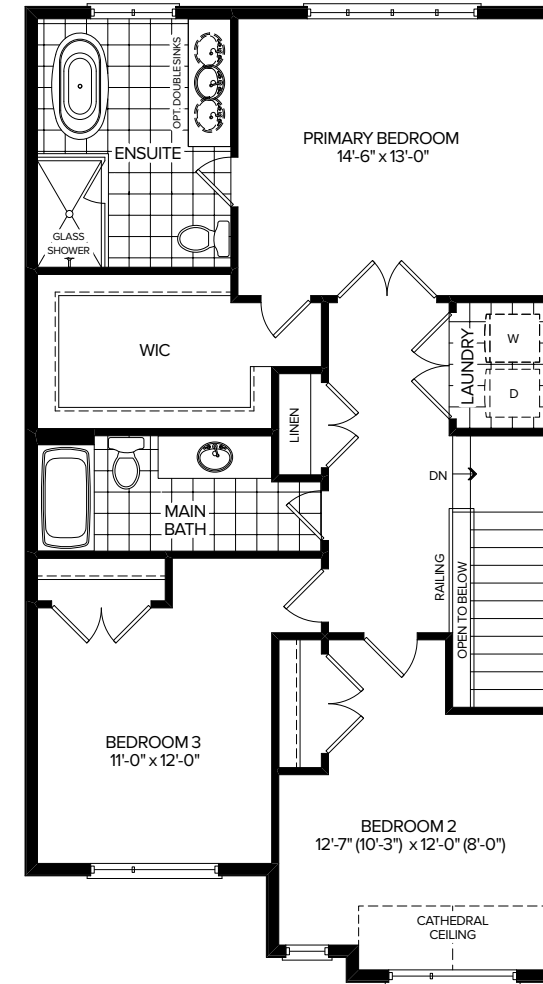

LIVEATTHEWILLOWS.CA

32' DETACHED COLLECTION

FERN B

1,995/1,981 SQ.FT.

3/4 BEDROOM

MARLIN
SPRING
DEVELOPMENTS

THE
WILLOWS
COURTICE

FERN B

1,995/1,981 SQ.FT.

3/4 BEDROOM
2.5 BATHROOM

BASEMENT

MAIN FLOOR

UPPER FLOOR

OPT. UPPER FLOOR