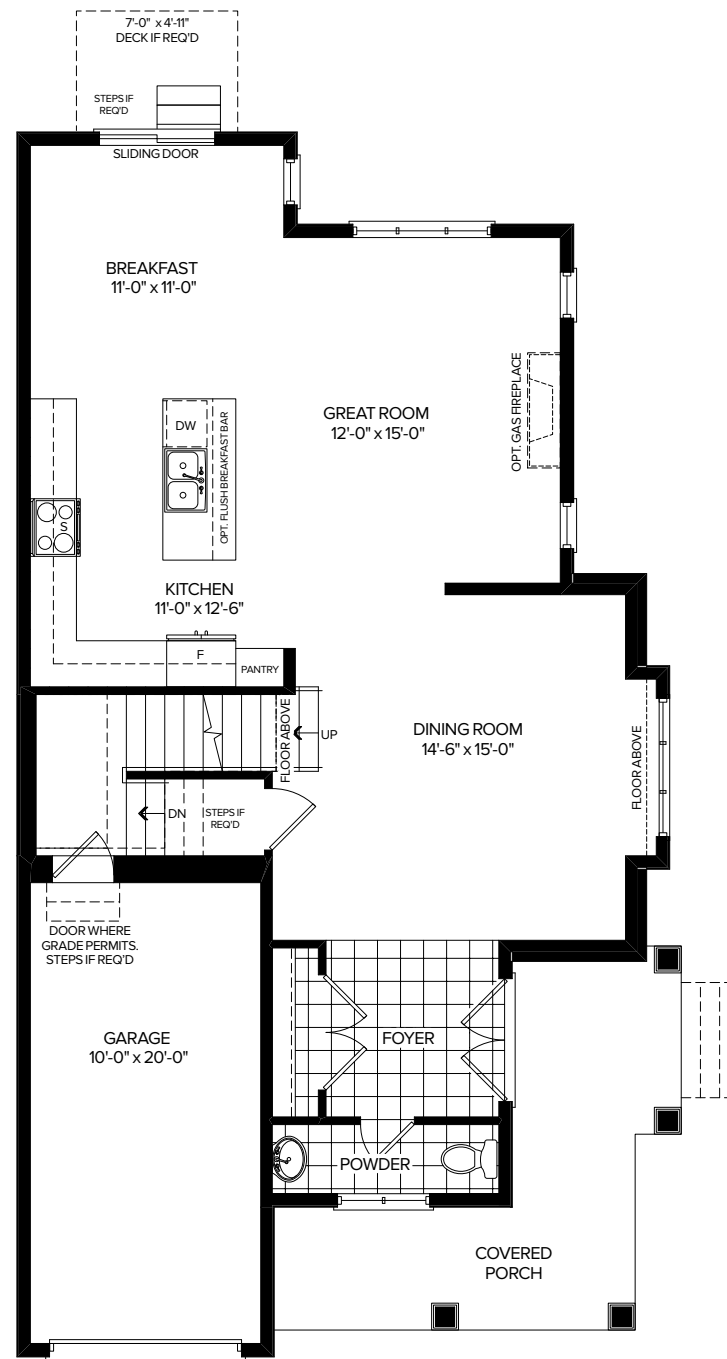

# GROVE B

2,125 SQ.FT.

4 BEDROOM

MARLIN  
SPRING  
DEVELOPMENTS

THE  
WILLOWS  
COURTICE

# GROVE B

2,125 SQ.FT.

4 BEDROOM  
2.5 BATHROOM

## BASEMENT

## MAIN FLOOR