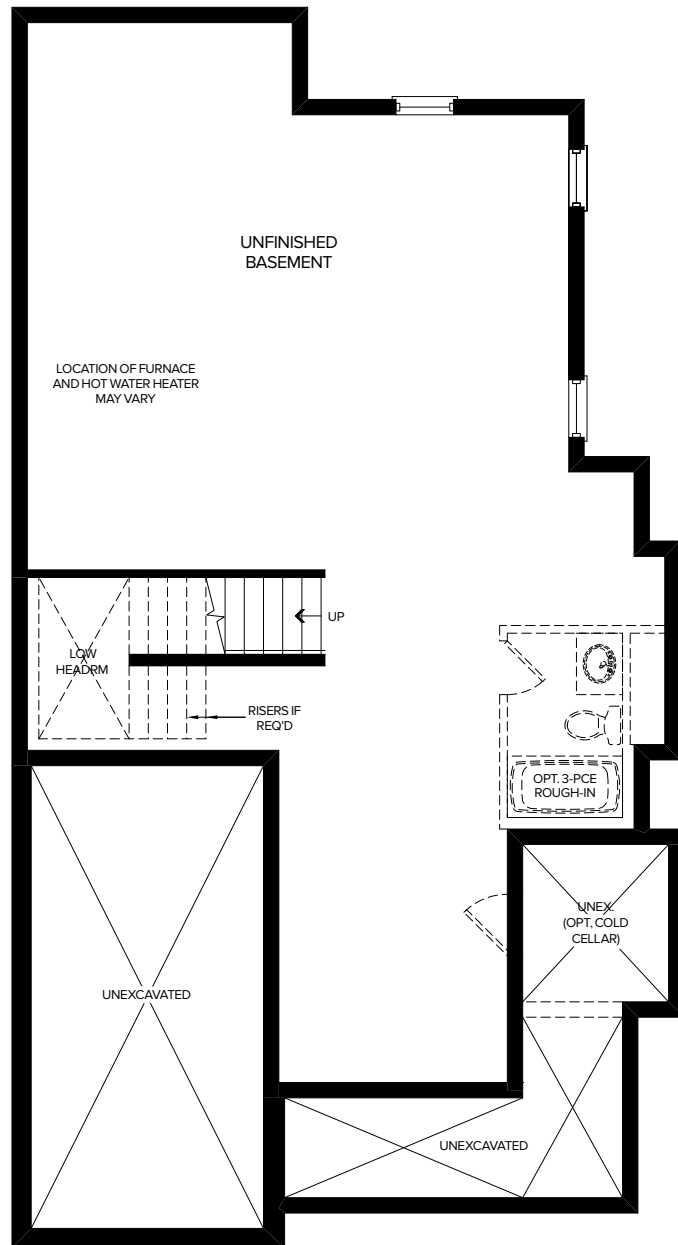

# GROVE B

2,125 SQ.FT.

4 BEDROOM

MARLIN  
SPRING  
DEVELOPMENTS

THE  
WILLOWS  
COURTICE

# GROVE B

2,125 SQ.FT.

4 BEDROOM  
2.5 BATHROOM

## BASEMENT

## MAIN FLOOR