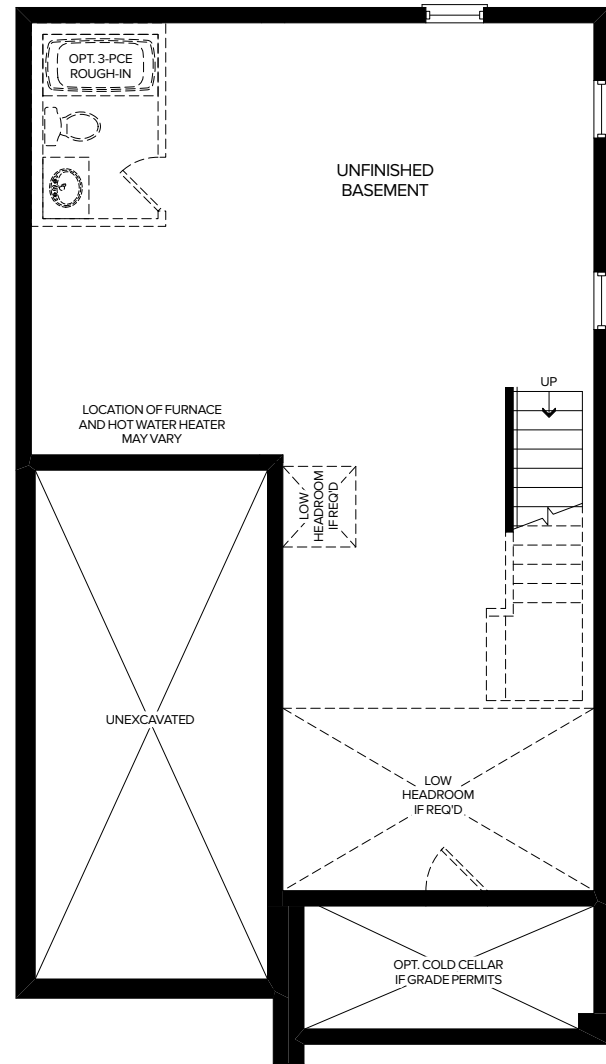

# IRIS A

1,744 SQ.FT.

3/4 BEDROOM

MARLIN  
SPRING  
DEVELOPMENTS

THE  
WILLOWS  
COURTICE

# IRIS A

1,744 SQ.FT.

3/4 BEDROOM  
2.5 BATHROOM

BASEMENT

MAIN FLOOR

UPPER FLOOR

OPT. UPPER FLOOR