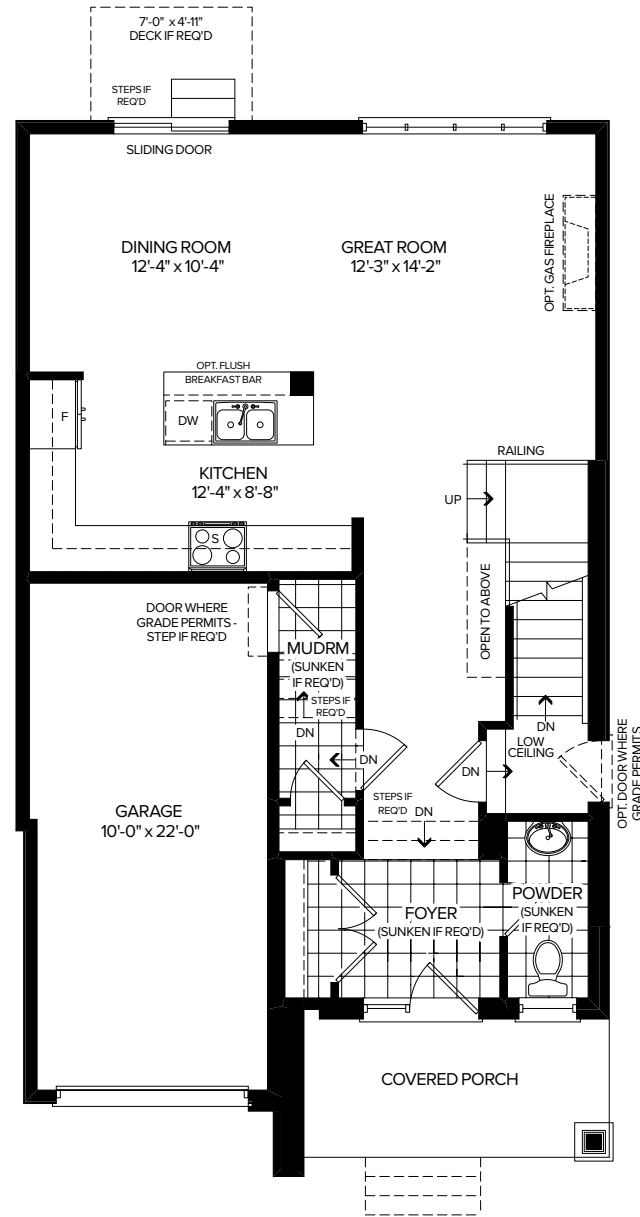

# IRIS A

1,744 SQ.FT.

3/4 BEDROOM

MARLIN  
SPRING  
DEVELOPMENTS

THE  
WILLOWS  
COURTICE

# IRIS A

1,744 SQ.FT.

3/4 BEDROOM  
2.5 BATHROOM

BASEMENT

MAIN FLOOR

UPPER FLOOR

OPT. UPPER FLOOR