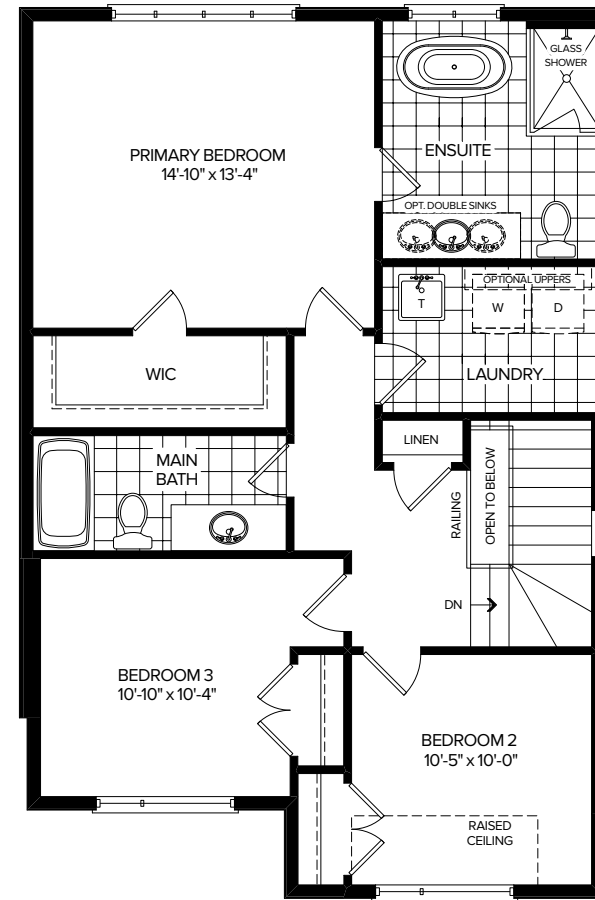

# IRIS A

1,744 SQ.FT.

3/4 BEDROOM

MARLIN  
SPRING  
DEVELOPMENTS

THE  
WILLOWS  
COURTICE

# IRIS A

1,744 SQ.FT.

3/4 BEDROOM  
2.5 BATHROOM

BASEMENT

MAIN FLOOR

UPPER FLOOR

OPT. UPPER FLOOR