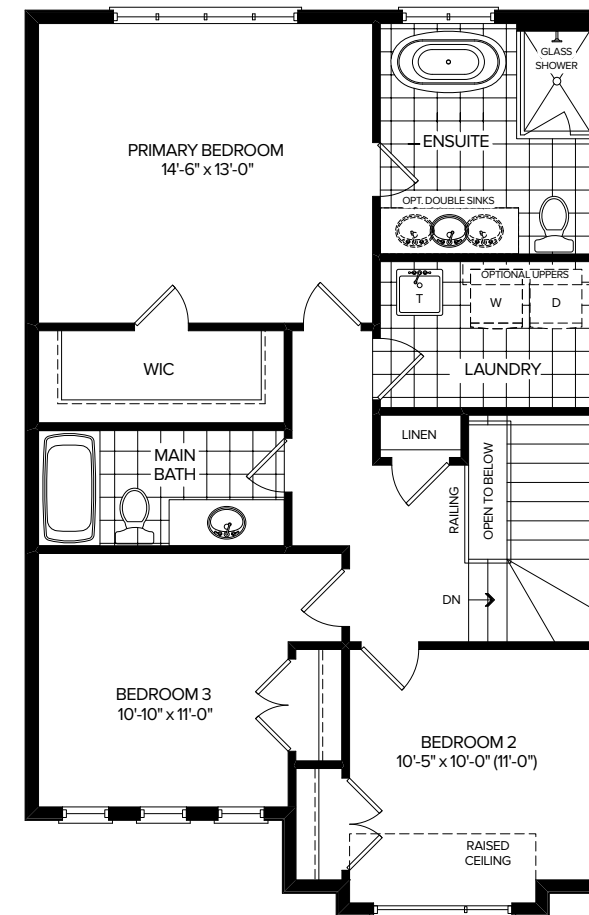

LIVEATTHEWILLOWS.CA

32' DETACHED COLLECTION

IRIS B

1,723 SQ.FT.

3/4 BEDROOM

MARLIN
SPRING
DEVELOPMENTS

THE
WILLOWS
COURTICE

IRIS B

1,723 SQ.FT.

3/4 BEDROOM
2.5 BATHROOM

BASEMENT

MAIN FLOOR

UPPER FLOOR

OPT. UPPER FLOOR