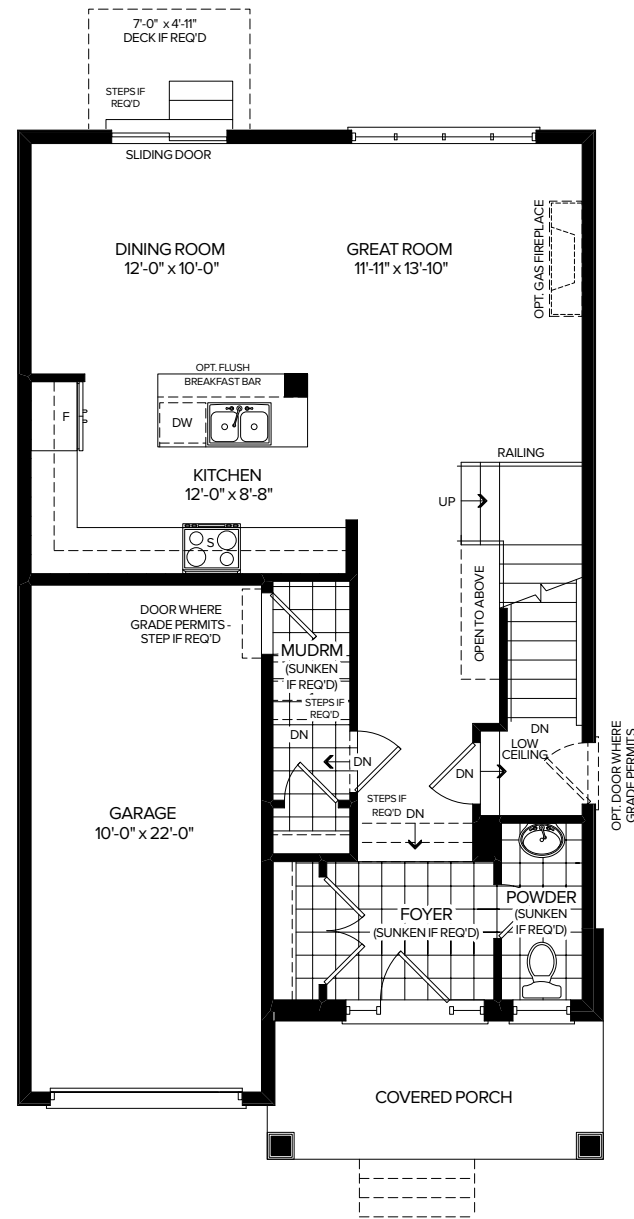

LIVEATTHEWILLOWS.CA

32' DETACHED COLLECTION

IRIS B

1,723 SQ.FT.

3/4 BEDROOM

MARLIN
SPRING
DEVELOPMENTS

THE
WILLOWS
COURTICE

IRIS B

1,723 SQ.FT.

3/4 BEDROOM
2.5 BATHROOM

BASEMENT

MAIN FLOOR

UPPER FLOOR

OPT. UPPER FLOOR