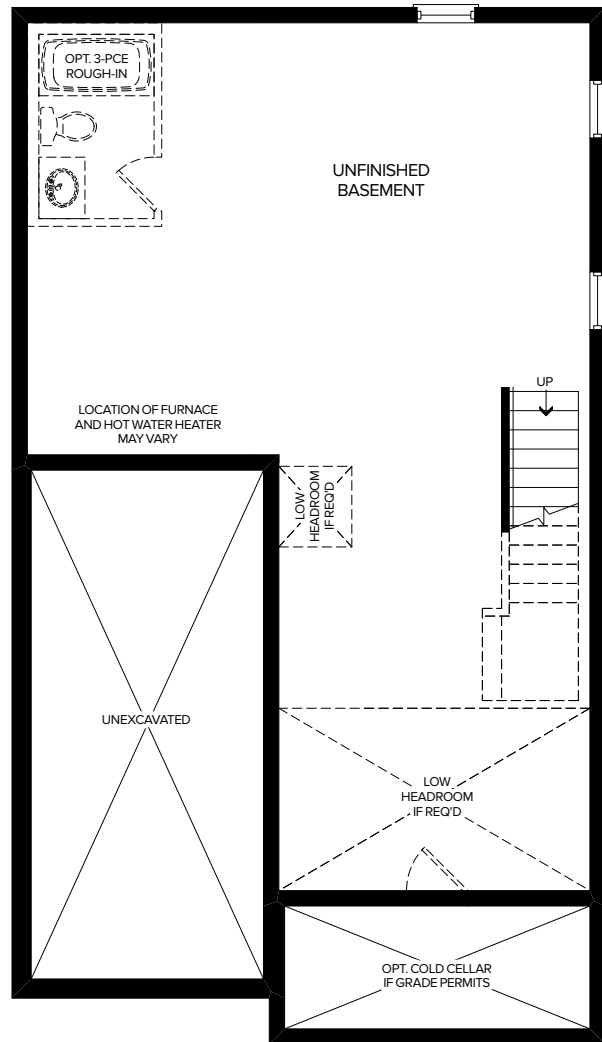

LIVEATTHEWILLOWS.CA

32' DETACHED COLLECTION

IRIS B

1,723 SQ.FT.

3/4 BEDROOM

MARLIN
SPRING
DEVELOPMENTS

THE
WILLOWS
COURTICE

IRIS B

1,723 SQ.FT.

3/4 BEDROOM
2.5 BATHROOM

BASEMENT

MAIN FLOOR

UPPER FLOOR

OPT. UPPER FLOOR