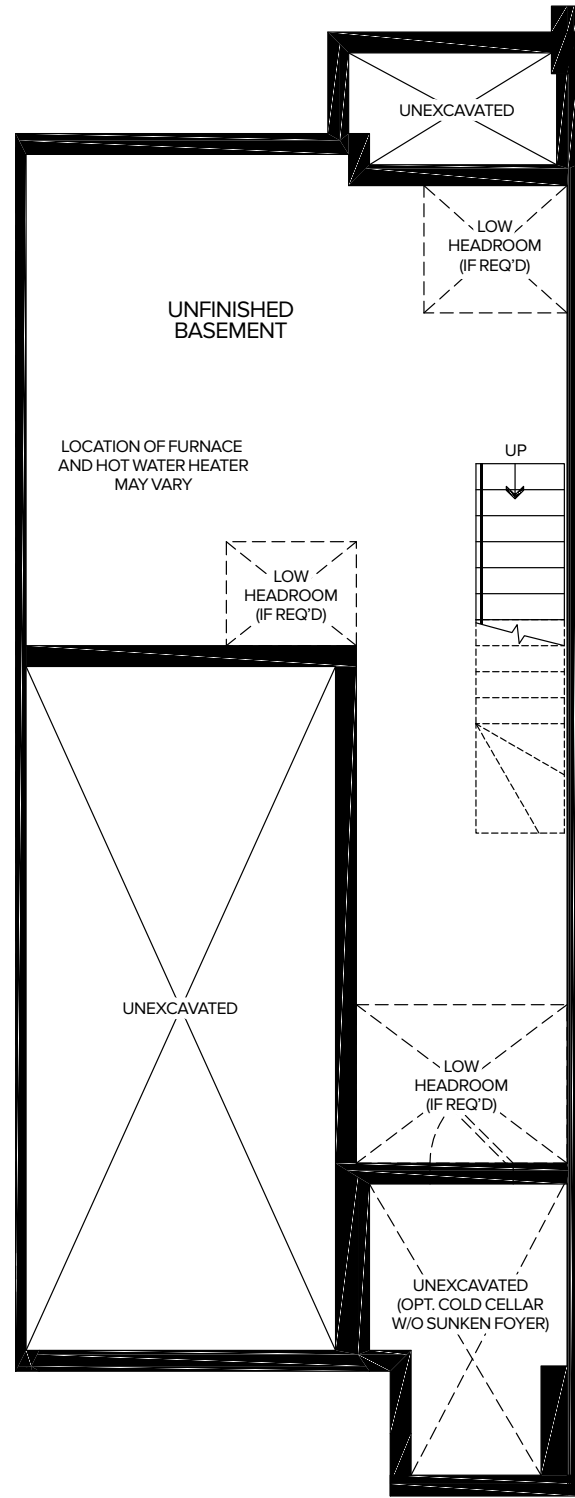

LIVEATTHEWILLOWS.CA

TOWNS COLLECTION

LILY B

1,629 SQ.FT.

4 BEDROOM

MARLIN
SPRING
DEVELOPMENTS

THE
WILLOWS
COURTICE

LILY B

1,629 SQ.FT.

4 BEDROOM
3.5 BATHROOM

BASEMENT

GROUND FLOOR

MAIN FLOOR

UPPER FLOOR