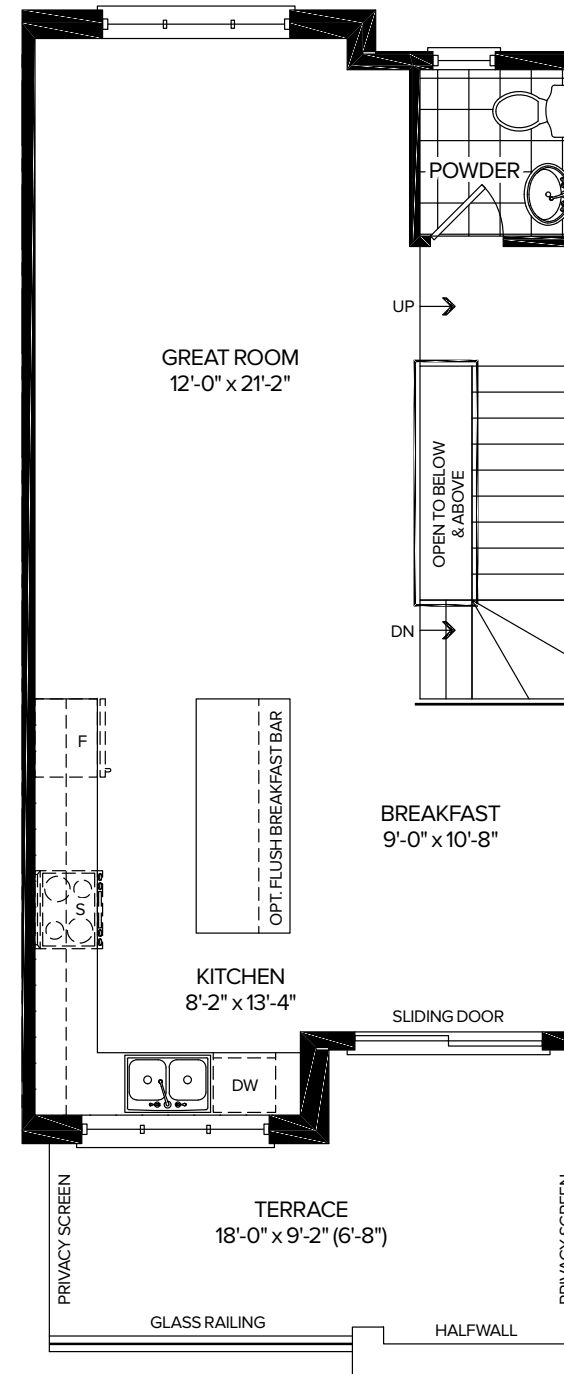

LIVEATTHEWILLOWS.CA

TOWNS COLLECTION

LILY B

1,629 SQ.FT.

4 BEDROOM

MARLIN
SPRING
DEVELOPMENTS

THE
WILLOWS
COURTICE

LILY B

1,629 SQ.FT.

4 BEDROOM
3.5 BATHROOM

BASEMENT

GROUND FLOOR

MAIN FLOOR

UPPER FLOOR