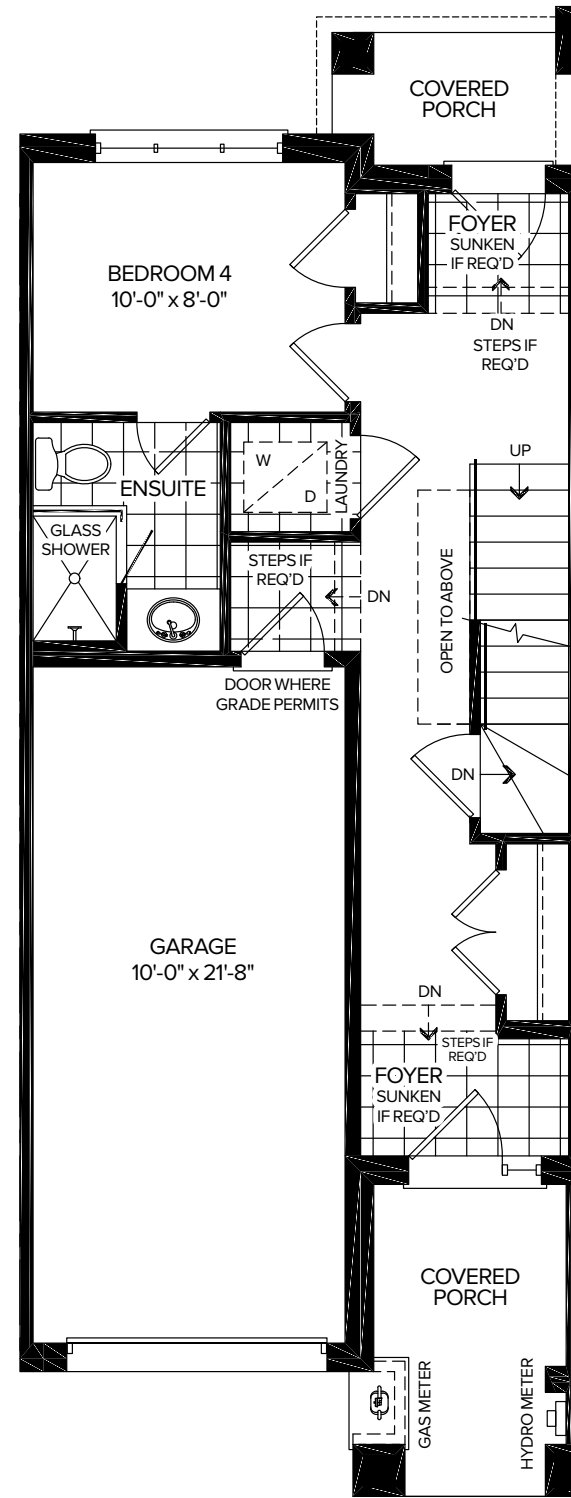

LIVEATTHEWILLOWS.CA

TOWNS COLLECTION

LILY B

1,629 SQ.FT.

4 BEDROOM

MARLIN
SPRING
DEVELOPMENTS

THE
WILLOWS
COURTICE

LILY B

1,629 SQ.FT.

4 BEDROOM
3.5 BATHROOM

BASEMENT

GROUND FLOOR

MAIN FLOOR

UPPER FLOOR