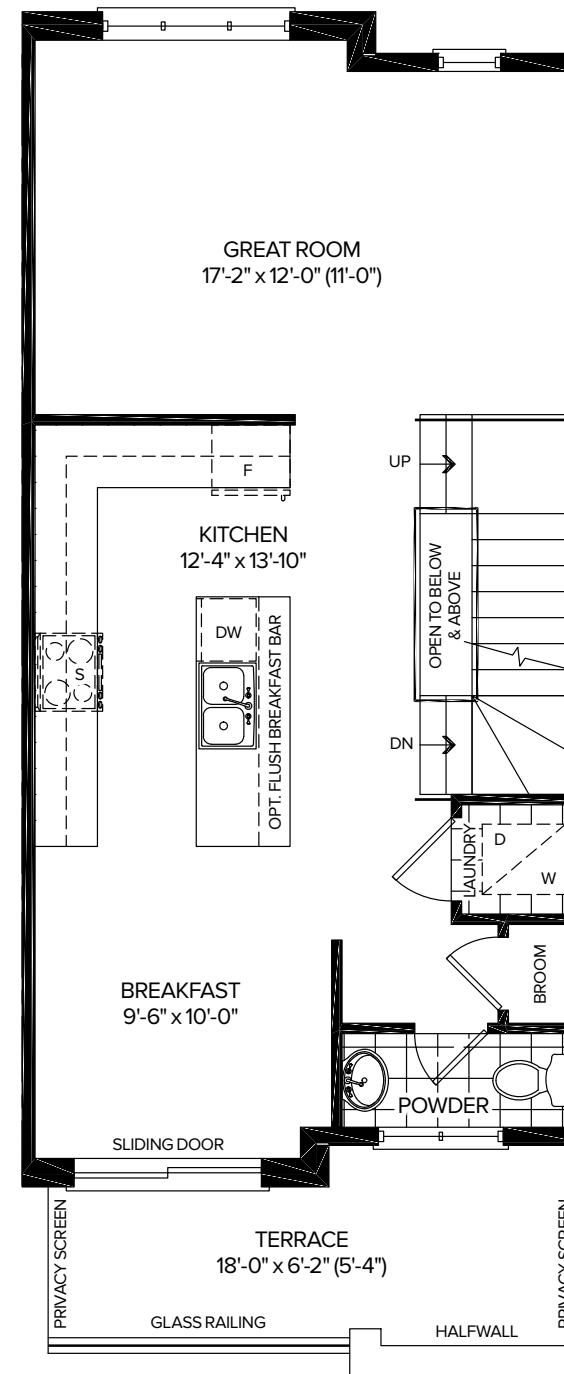

LIVEATTHEWILLOWS.CA

TOWNS COLLECTION

MEADOW B

1,708 SQ.FT.

4 BEDROOM

MARLIN
SPRING
DEVELOPMENTS

THE
WILLOWS
COURTICE

MEADOW B

1,708 SQ.FT.

4 BEDROOM
3.5 BATHROOM

BASEMENT

GROUND FLOOR

MAIN FLOOR

UPPER FLOOR