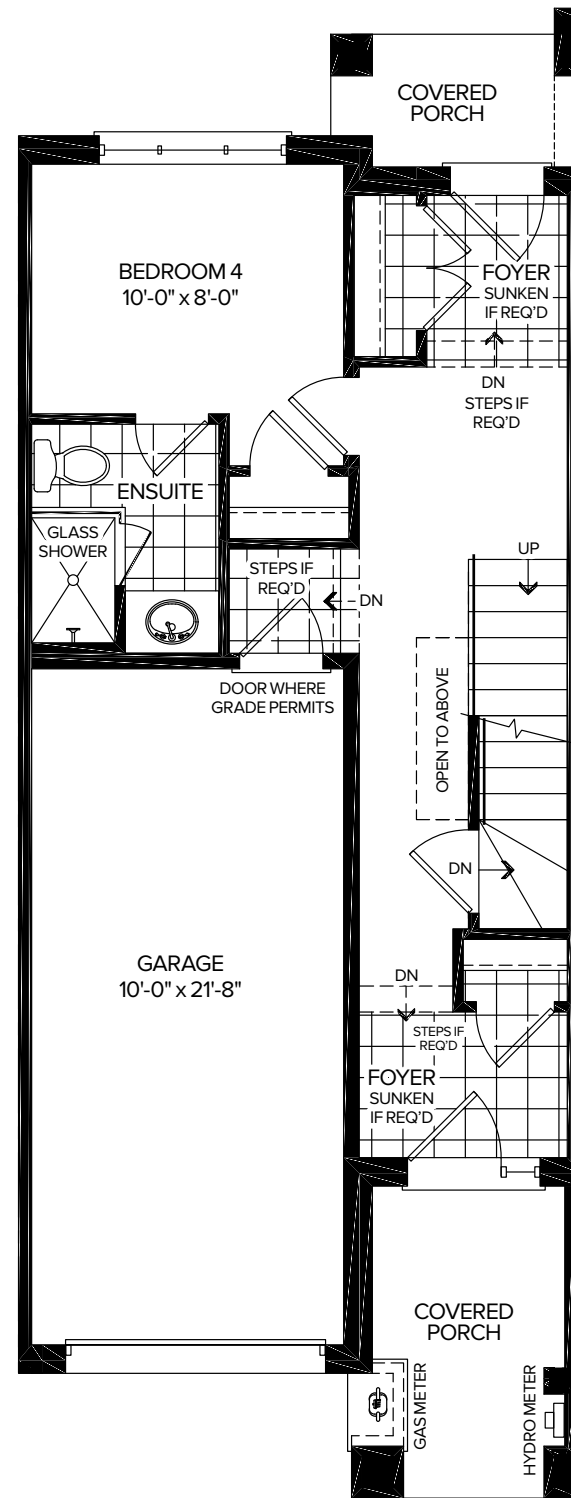

LIVEATTHEWILLOWS.CA

TOWNS COLLECTION

MEADOW B

1,708 SQ.FT.

4 BEDROOM

MARLIN
SPRING
DEVELOPMENTS

THE
WILLOWS
COURTICE

MEADOW B

1,708 SQ.FT.

4 BEDROOM
3.5 BATHROOM

BASEMENT

GROUND FLOOR

MAIN FLOOR

UPPER FLOOR