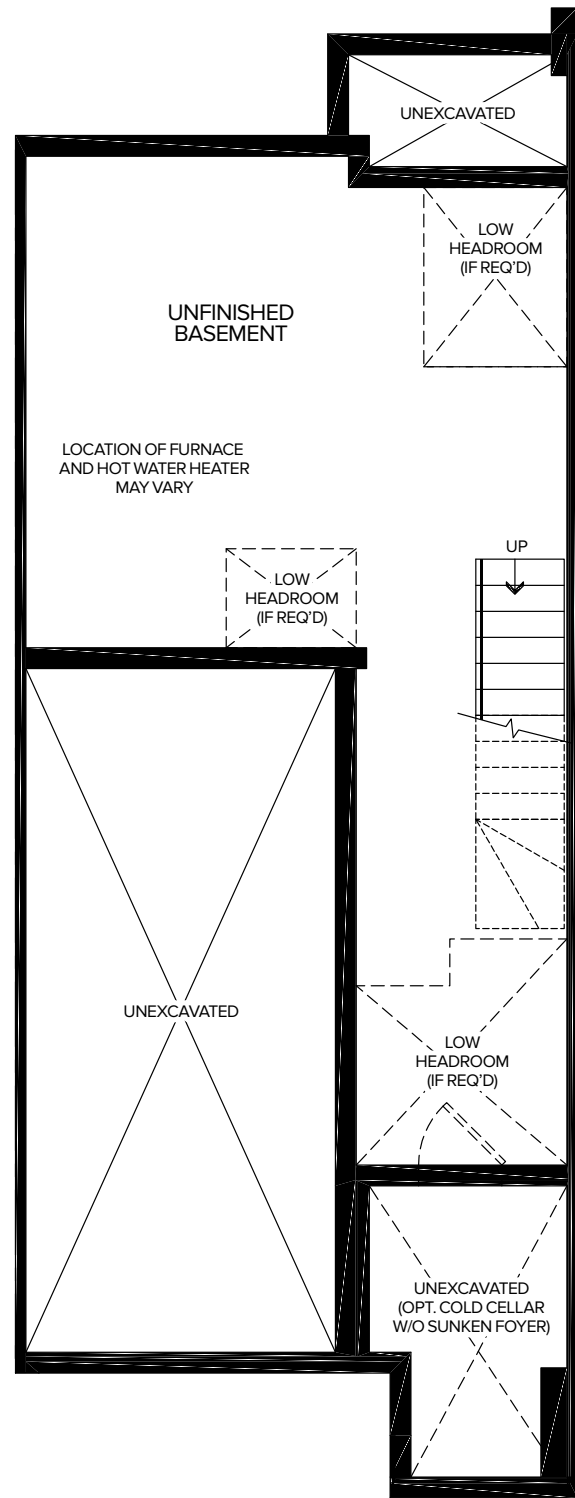

LIVEATTHEWILLOWS.CA

TOWNS COLLECTION

MEADOW B

1,708 SQ.FT.

4 BEDROOM

MARLIN
SPRING
DEVELOPMENTS

THE
WILLOWS
COURTICE

MEADOW B

1,708 SQ.FT.

4 BEDROOM
3.5 BATHROOM

BASEMENT

GROUND FLOOR

MAIN FLOOR

UPPER FLOOR