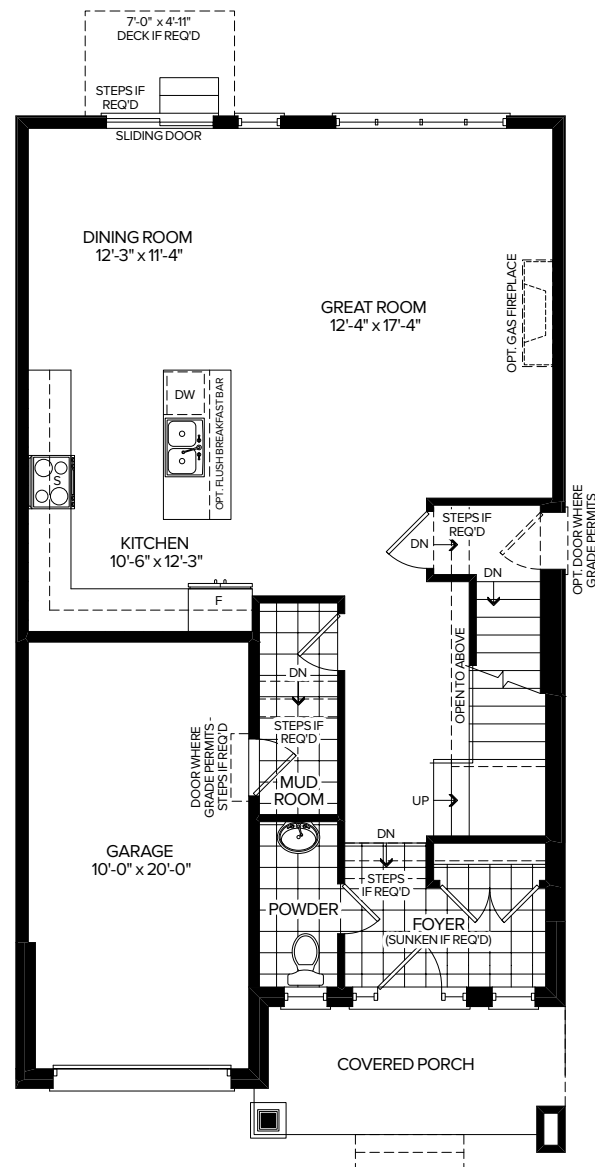

LIVEATTHEWILLOWS.CA

32' DETACHED COLLECTION

OLIVE A

1,969 SQ.FT.

3/4 BEDROOM

MARLIN
SPRING
DEVELOPMENTS

THE
WILLOWS
COURTICE

OLIVE A

1,969 SQ.FT.

3/4 BEDROOM
2.5 BATHROOM

BASEMENT

MAIN FLOOR

UPPER FLOOR

OPT. UPPER FLOOR