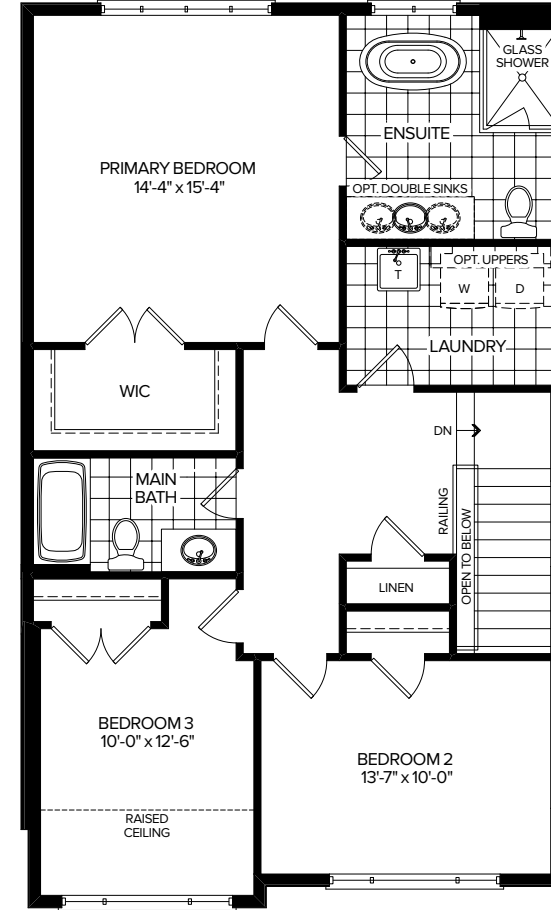

LIVEATTHEWILLOWS.CA

32' DETACHED COLLECTION

OLIVE A

1,969 SQ.FT.

3/4 BEDROOM

MARLIN
SPRING
DEVELOPMENTS

THE
WILLOWS
COURTICE

OLIVE A

1,969 SQ.FT.

3/4 BEDROOM
2.5 BATHROOM

BASEMENT

MAIN FLOOR

UPPER FLOOR

OPT. UPPER FLOOR