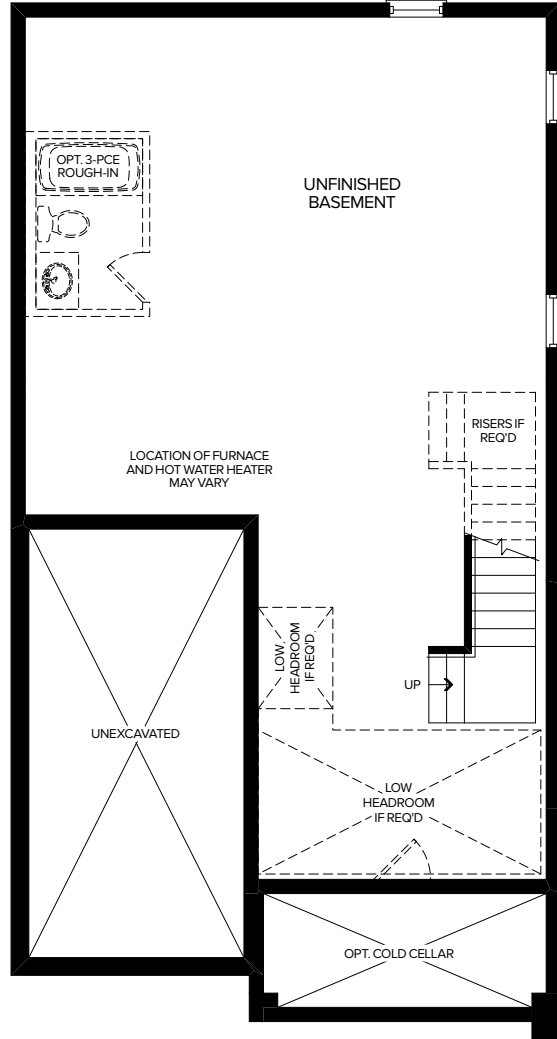

LIVEATTHEWILLOWS.CA

32' DETACHED COLLECTION

OLIVE A

1,969 SQ.FT.

3/4 BEDROOM

MARLIN
SPRING
DEVELOPMENTS

THE
WILLOWS
COURTICE

OLIVE A

1,969 SQ.FT.

3/4 BEDROOM
2.5 BATHROOM

BASEMENT

MAIN FLOOR

UPPER FLOOR

OPT. UPPER FLOOR