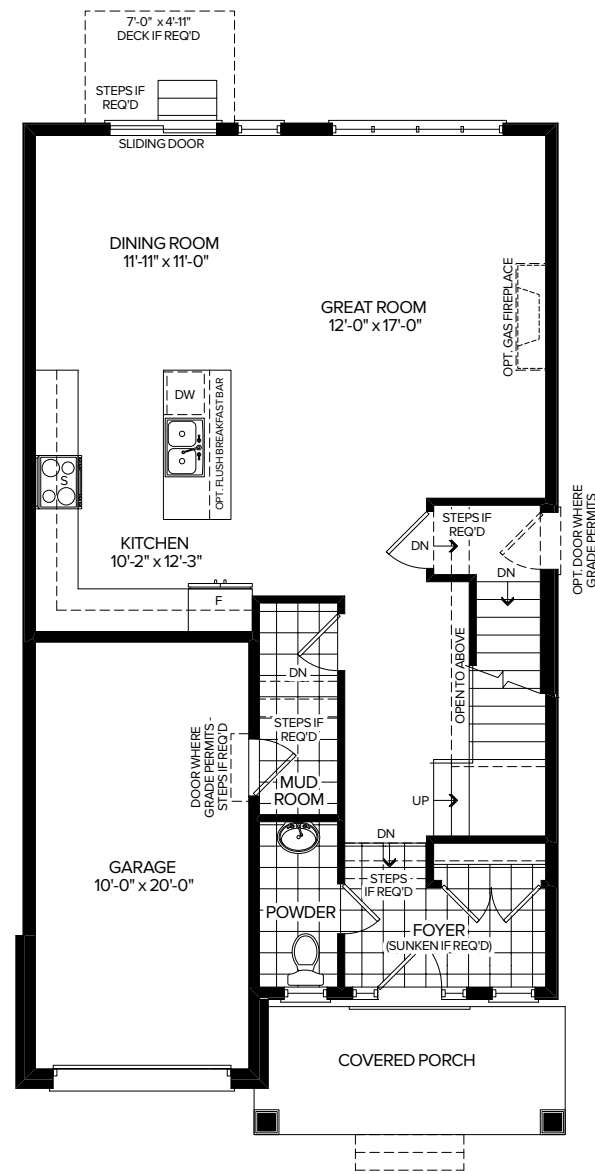

LIVEATTHEWILLOWS.CA

32' DETACHED COLLECTION

OLIVE B

1,923 SQ.FT.

3/4 BEDROOM

MARLIN
SPRING
DEVELOPMENTS

THE
WILLOWS
COURTICE

OLIVE B

1,923 SQ.FT.

3/4 BEDROOM
2.5 BATHROOM

BASEMENT

MAIN FLOOR

UPPER FLOOR

OPT. UPPER FLOOR