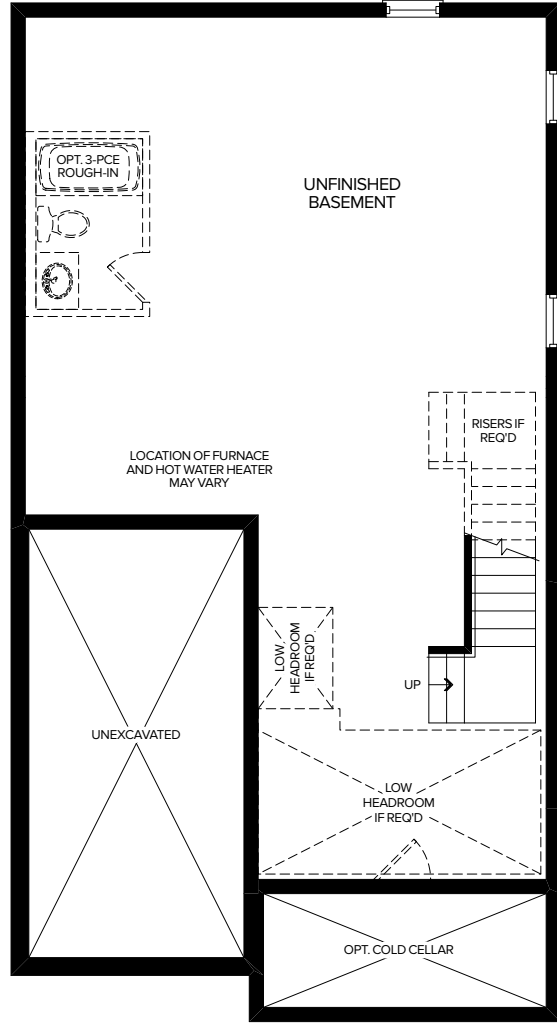

LIVEATTHEWILLOWS.CA

32' DETACHED COLLECTION

OLIVE B

1,923 SQ.FT.

3/4 BEDROOM

MARLIN
SPRING
DEVELOPMENTS

THE
WILLOWS
COURTICE

OLIVE B

1,923 SQ.FT.

3/4 BEDROOM
2.5 BATHROOM

BASEMENT

MAIN FLOOR

UPPER FLOOR

OPT. UPPER FLOOR