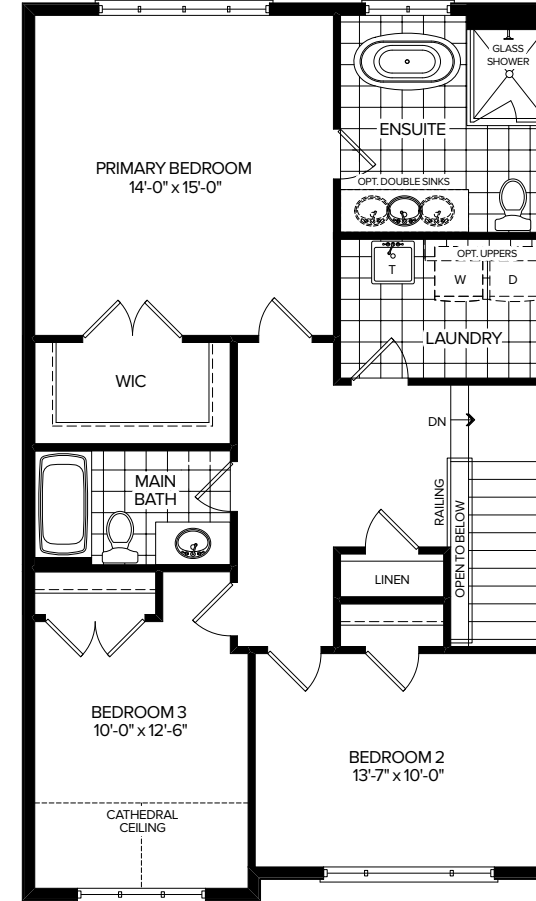

LIVEATTHEWILLOWS.CA

32' DETACHED COLLECTION

OLIVE B

1,923 SQ.FT.

3/4 BEDROOM

MARLIN
SPRING
DEVELOPMENTS

THE
WILLOWS
COURTICE

OLIVE B

1,923 SQ.FT.

3/4 BEDROOM
2.5 BATHROOM

BASEMENT

MAIN FLOOR

UPPER FLOOR

OPT. UPPER FLOOR