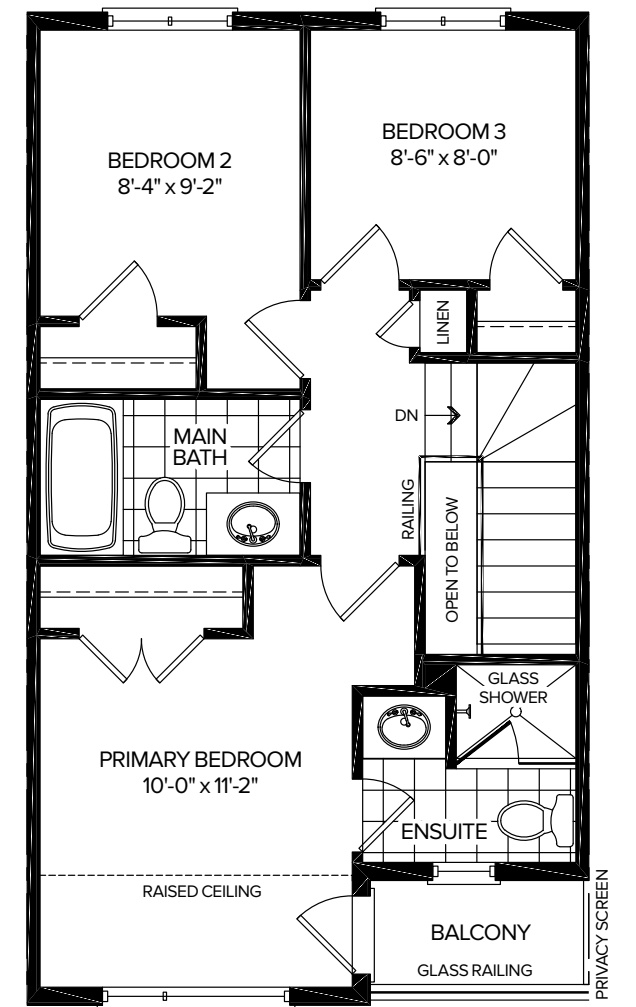

UPPER FLOOR