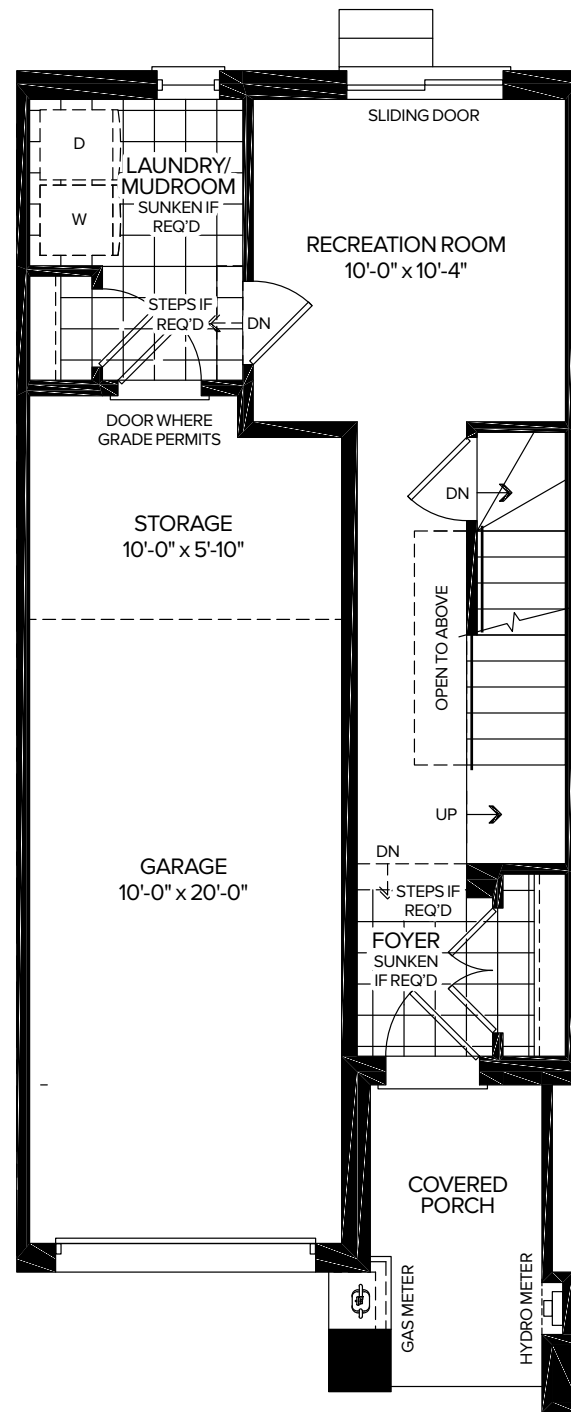

# POPPY A

1,448 SQ.FT.

3 BEDROOM

MARLIN  
SPRING  
DEVELOPMENTS

THE  
WILLOWS  
COURTICE

TOWNS COLLECTION

# POPPY A

1,448 SQ.FT.

3 BEDROOM  
2.5 BATHROOM

LUNA EXP. END | POPPY | FLEUR | POPPY | POPPY | LUNA END

## BASEMENT

## MAIN FLOOR