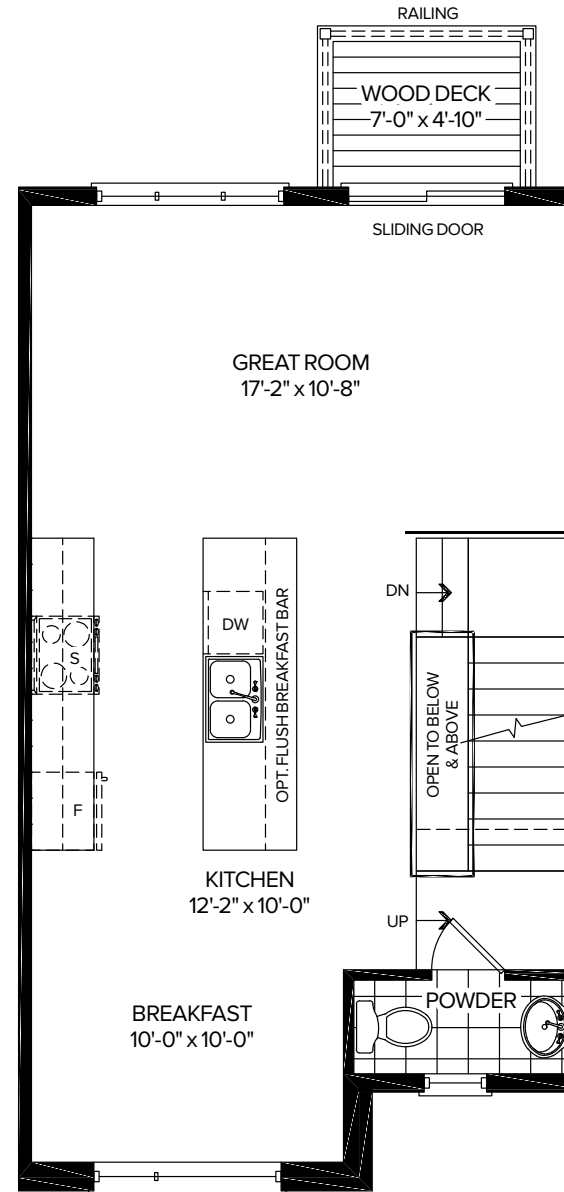

# POPPY A

1,448 SQ.FT.

3 BEDROOM  
2.5 BATHROOM

LUNA EXP. END | POPPY | FLEUR | POPPY | POPPY | LUNA END

## BASEMENT

## GROUND FLOOR

## MAIN FLOOR