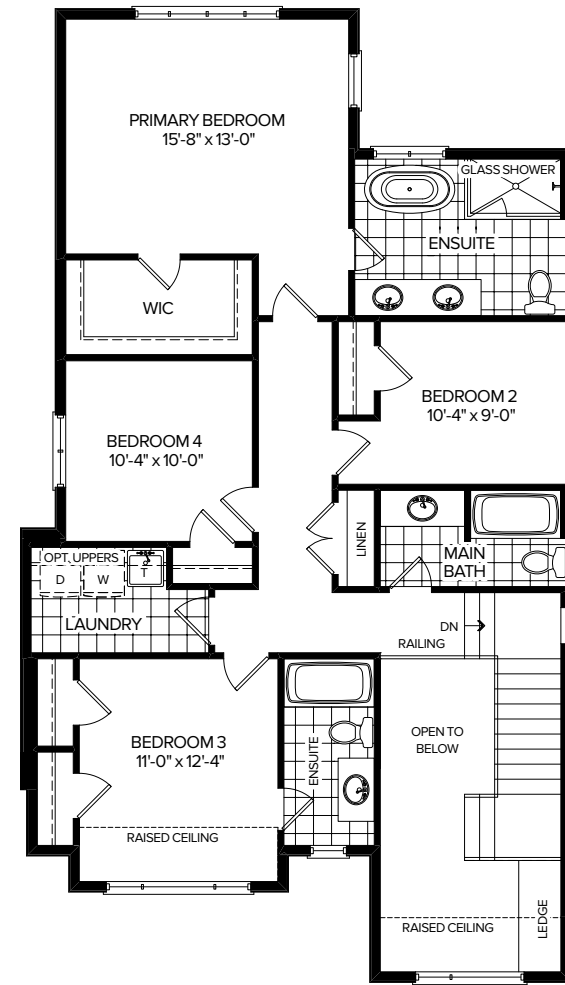

LIVEATTHEWILLOWS.CA

37' DETACHED COLLECTION

REDWOOD A

2,344/2,443 SQ.FT.

4 BEDROOM

MARLIN
SPRING
DEVELOPMENTS

THE
WILLOWS
COURTICE

REDWOOD A

2,344/2,443 SQ.FT.

4 BEDROOM
3.5 BATHROOM

BASEMENT

MAIN FLOOR

UPPER FLOOR

OPT. UPPER FLOOR

OPT. UPPER FLOOR W/STUDY