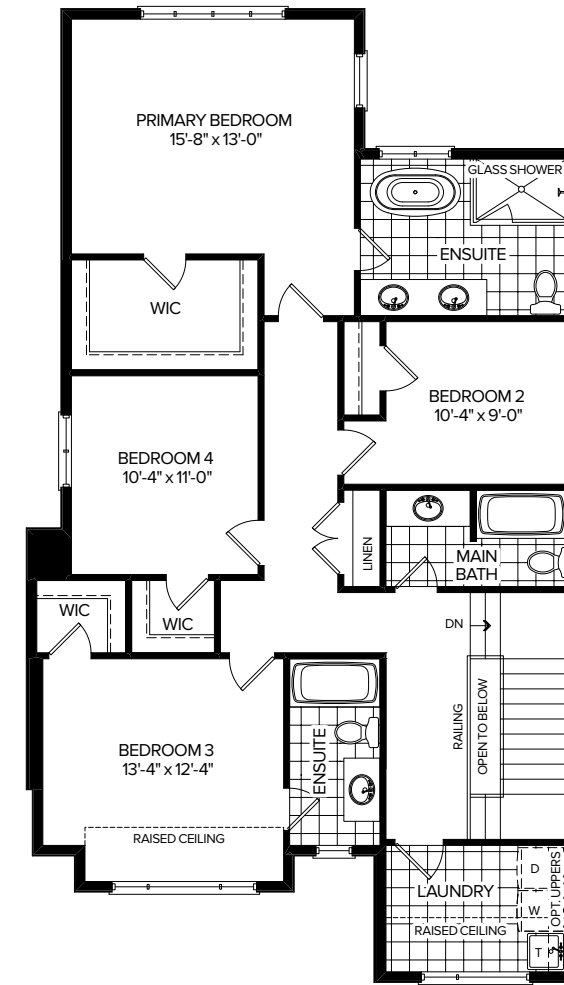

LIVEATTHEWILLOWS.CA

37' DETACHED COLLECTION

REDWOOD A

2,344/2,443 SQ.FT.

4 BEDROOM

MARLIN
SPRING
DEVELOPMENTS

THE
WILLOWS
COURTICE

REDWOOD A

2,344/2,443 SQ.FT.

4 BEDROOM
3.5 BATHROOM

BASEMENT

MAIN FLOOR

UPPER FLOOR

OPT. UPPER FLOOR

OPT. UPPER FLOOR W/STUDY