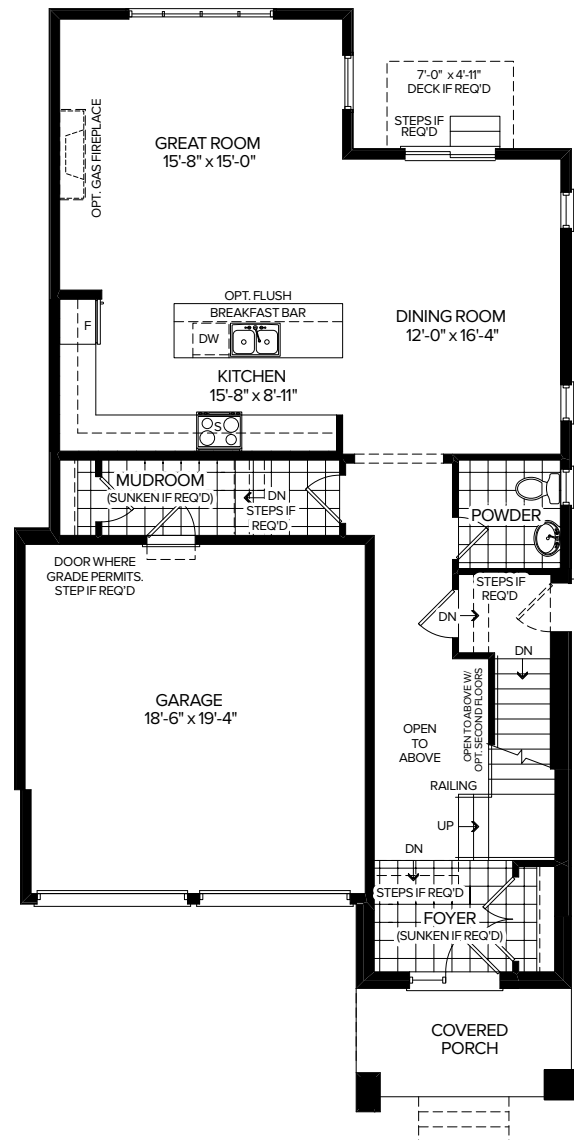

LIVEATTHEWILLOWS.CA

37' DETACHED COLLECTION

REDWOOD A

2,344/2,443 SQ.FT.

4 BEDROOM

MARLIN
SPRING
DEVELOPMENTS

THE
WILLOWS
COURTICE

REDWOOD A

2,344/2,443 SQ.FT.

4 BEDROOM
3.5 BATHROOM

BASEMENT

MAIN FLOOR

UPPER FLOOR

OPT. UPPER FLOOR

OPT. UPPER FLOOR W/STUDY