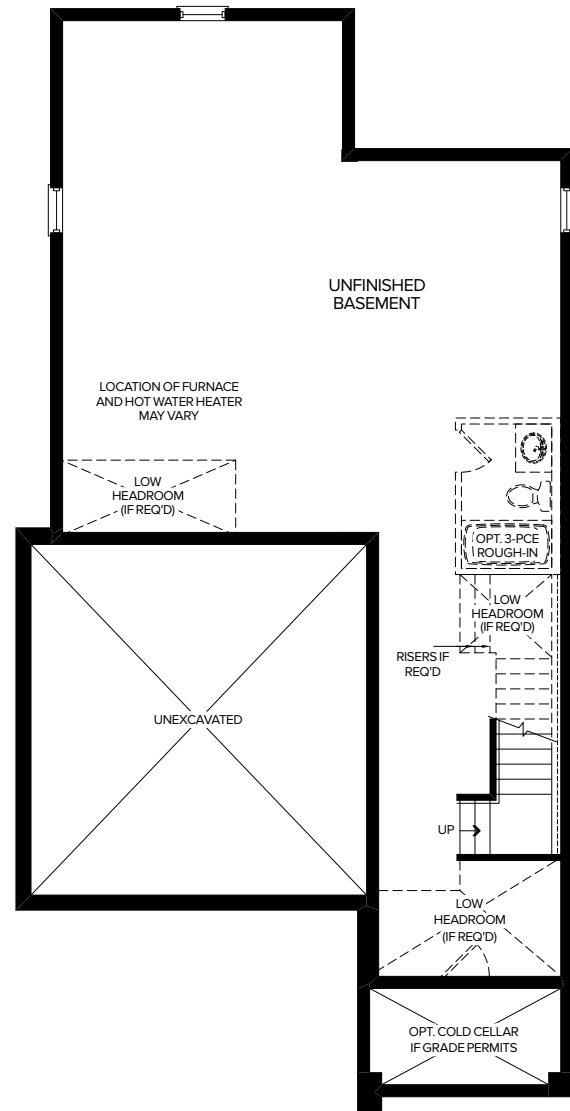

LIVEATTHEWILLOWS.CA

37' DETACHED COLLECTION

REDWOOD A

2,344/2,443 SQ.FT.

4 BEDROOM

MARLIN
SPRING
DEVELOPMENTS

THE
WILLOWS
COURTICE

REDWOOD A

2,344/2,443 SQ.FT.

4 BEDROOM
3.5 BATHROOM

BASEMENT

MAIN FLOOR

UPPER FLOOR

OPT. UPPER FLOOR

OPT. UPPER FLOOR W/STUDY