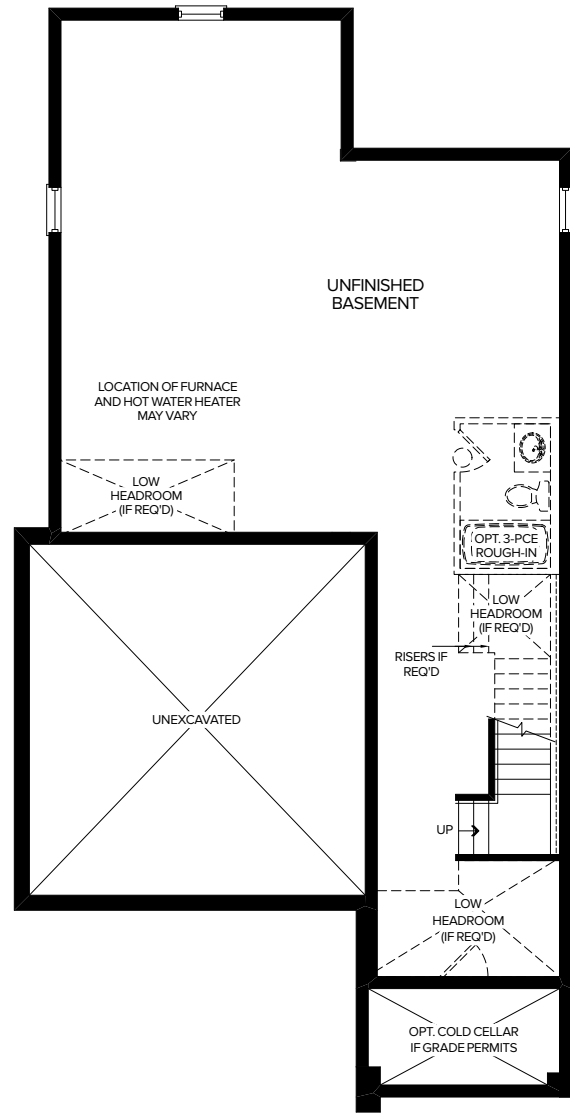

LIVEATTHEWILLOWS.CA

37' DETACHED COLLECTION

REDWOOD B

2,301/2,401 SQ.FT.

4 BEDROOM

MARLIN
SPRING
DEVELOPMENTS

THE
WILLOWS
COURTICE

REDWOOD B

2,301/2,401 SQ.FT.

4 BEDROOM
3.5 BATHROOM

BASEMENT

MAIN FLOOR

UPPER FLOOR

OPT. UPPER FLOOR

OPT. UPPER FLOOR W/STUDY