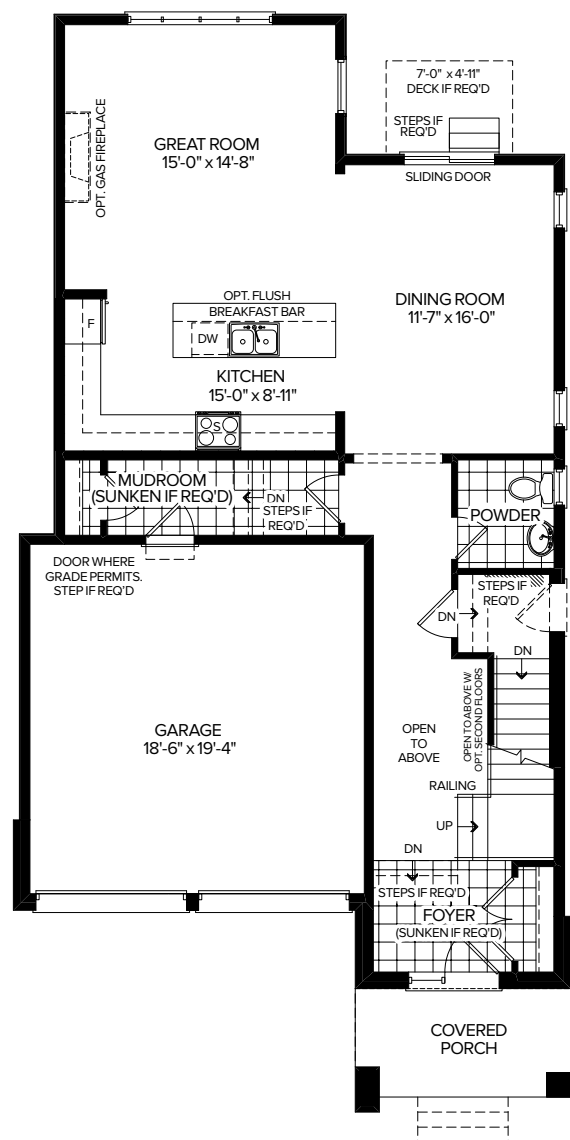

LIVEATTHEWILLOWS.CA

37' DETACHED COLLECTION

REDWOOD B

2,301/2,401 SQ.FT.

4 BEDROOM

MARLIN
SPRING
DEVELOPMENTS

THE
WILLOWS
COURTICE

REDWOOD B

2,301/2,401 SQ.FT.

4 BEDROOM
3.5 BATHROOM

BASEMENT

MAIN FLOOR

UPPER FLOOR

OPT. UPPER FLOOR

OPT. UPPER FLOOR W/STUDY