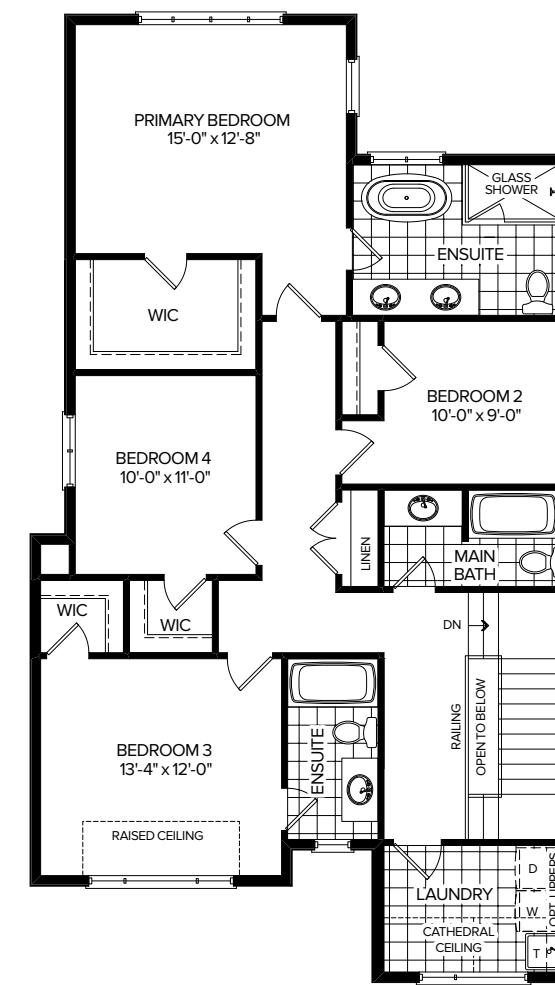

LIVEATTHEWILLOWS.CA

37' DETACHED COLLECTION

REDWOOD B

2,301/2,401 SQ.FT.

4 BEDROOM

MARLIN
SPRING
DEVELOPMENTS

THE
WILLOWS
COURTICE

REDWOOD B

2,301/2,401 SQ.FT.

4 BEDROOM
3.5 BATHROOM

BASEMENT

MAIN FLOOR

UPPER FLOOR

OPT. UPPER FLOOR

OPT. UPPER FLOOR W/STUDY