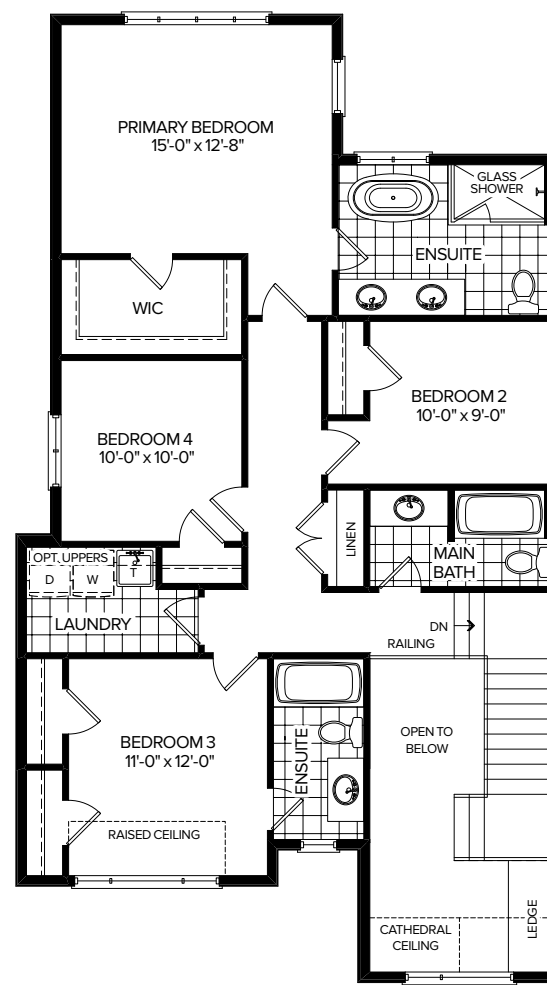

LIVEATTHEWILLOWS.CA

37' DETACHED COLLECTION

REDWOOD B

2,301/2,401 SQ.FT.

4 BEDROOM

MARLIN
SPRING
DEVELOPMENTS

THE
WILLOWS
COURTICE

REDWOOD B

2,301/2,401 SQ.FT.

4 BEDROOM
3.5 BATHROOM

BASEMENT

MAIN FLOOR

UPPER FLOOR

OPT. UPPER FLOOR

OPT. UPPER FLOOR W/STUDY