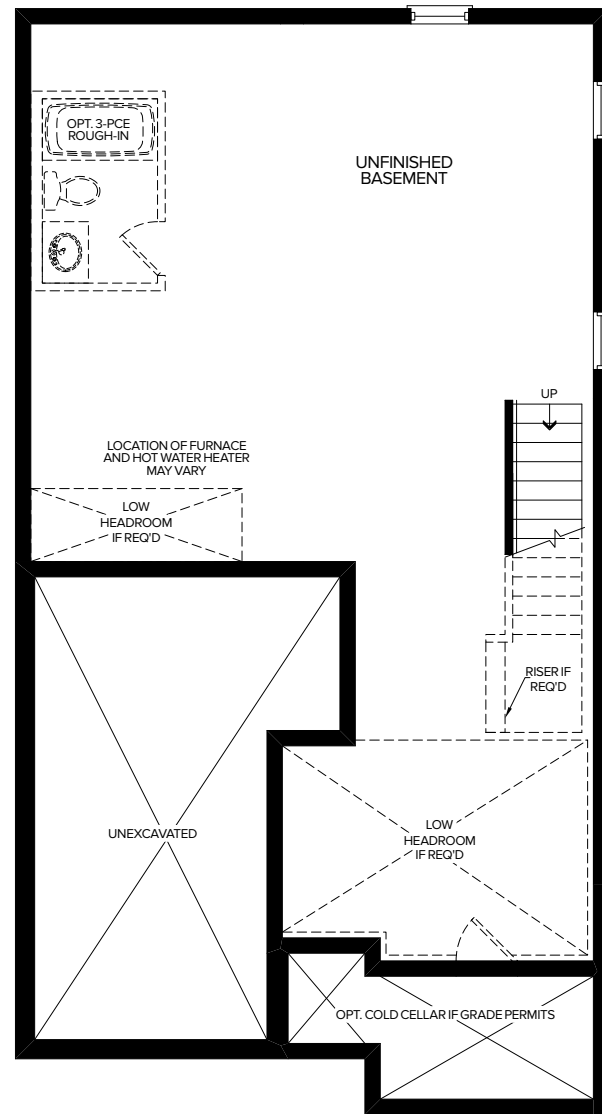

LIVEATTHEWILLOWS.CA

32' DETACHED COLLECTION

RIDGE B

1,877 SQ.FT.

3/4 BEDROOM

MARLIN
SPRING
DEVELOPMENTS

THE
WILLOWS
COURTICE

RIDGE B

1,877 SQ.FT.

3/4 BEDROOM
2.5 BATHROOM

BASEMENT

MAIN FLOOR

UPPER FLOOR

OPT. UPPER FLOOR