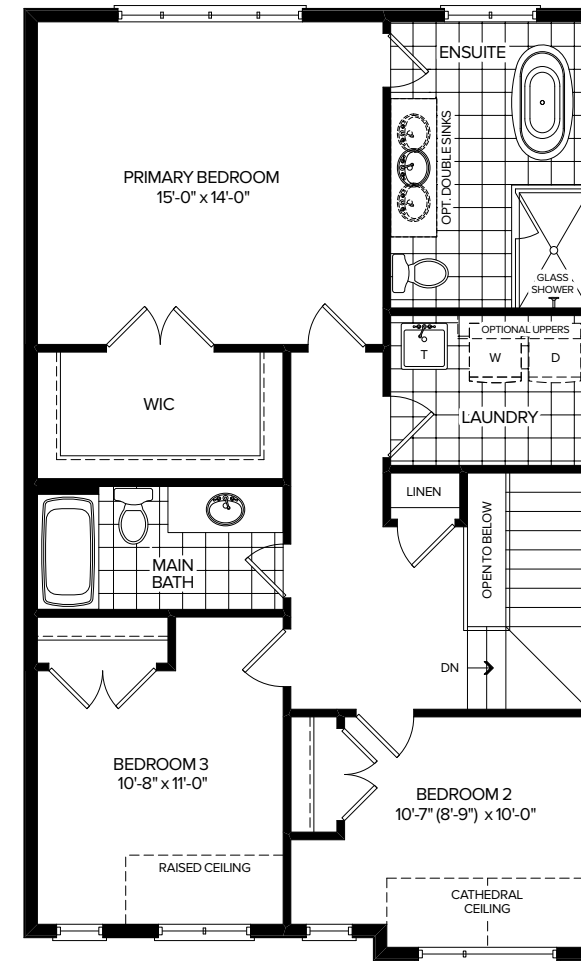

LIVEATTHEWILLOWS.CA

32' DETACHED COLLECTION

RIDGE B

1,877 SQ.FT.

3/4 BEDROOM

MARLIN
SPRING
DEVELOPMENTS

THE
WILLOWS
COURTICE

RIDGE B

1,877 SQ.FT.

3/4 BEDROOM
2.5 BATHROOM

BASEMENT

MAIN FLOOR

UPPER FLOOR

OPT. UPPER FLOOR