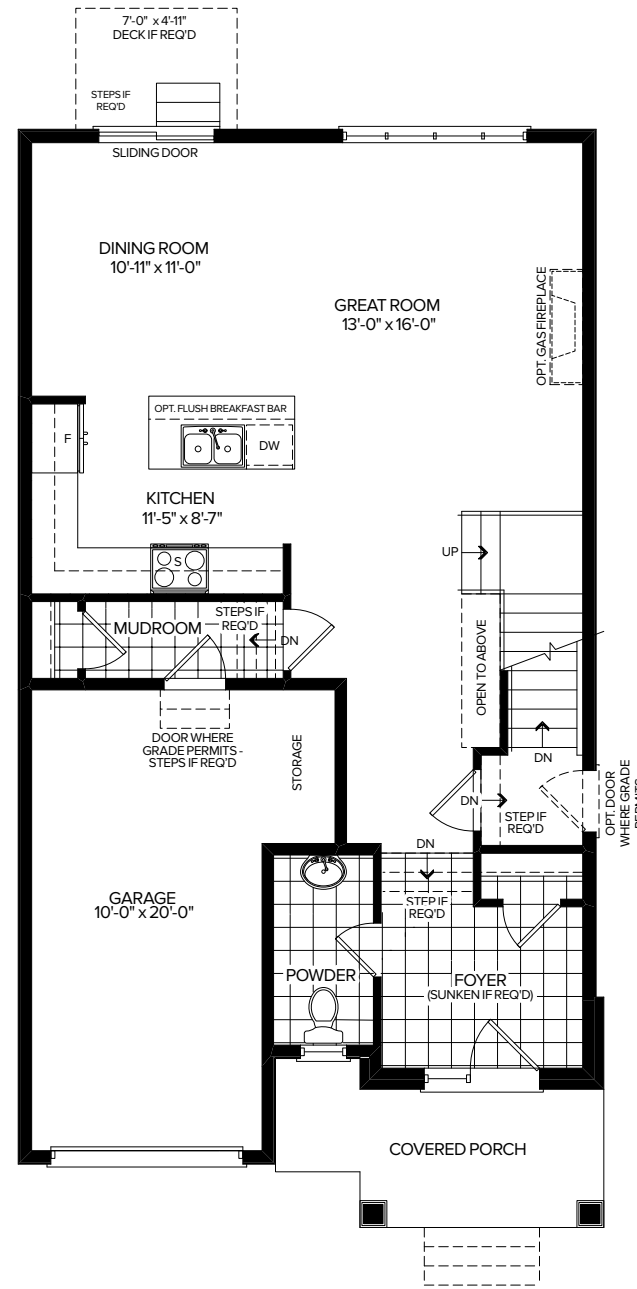

LIVEATTHEWILLOWS.CA

32' DETACHED COLLECTION

RIDGE B

1,877 SQ.FT.

3/4 BEDROOM

MARLIN
SPRING
DEVELOPMENTS

THE
WILLOWS
COURTICE

RIDGE B

1,877 SQ.FT.

3/4 BEDROOM
2.5 BATHROOM

BASEMENT

MAIN FLOOR

UPPER FLOOR

OPT. UPPER FLOOR