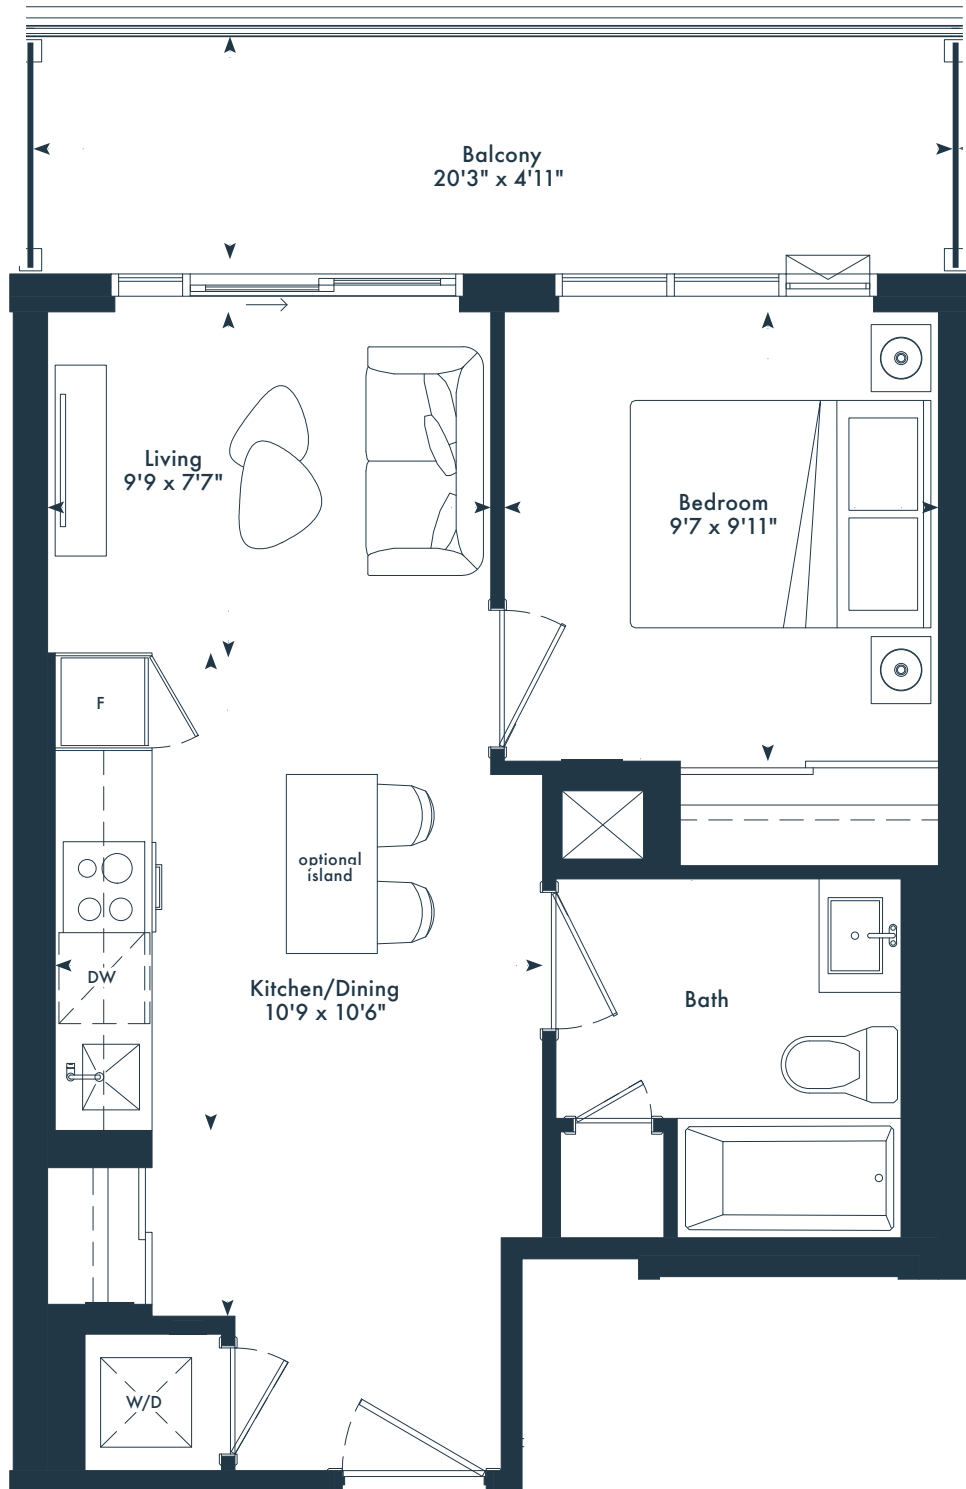

1E

1 bedroom
1 bath
508 SQ. FT.

JOYA

ON THE QUEENSWAY

5TH-6TH FLOOR

7TH FLOOR

8TH-9TH FLOOR

10TH FLOOR

11TH FLOOR

12TH FLOOR

MARLIN
SPRING
DEVELOPMENTS

Greybrook

All rights reserved. Buildings and views not to scale. Some features and finishes herein are upgrades or are for illustrative purposes only and may not be available. Furniture is displayed for illustration purposes only. Layout does not necessarily reflect the electrical plan for the suite. Suites are sold unfurnished. Balcony, terrace and façade variations may apply, contact a sales representative for further details. Illustrations are artist's concept only. Prices and specifications subject to change without notice. E. & O.E. October, 2023