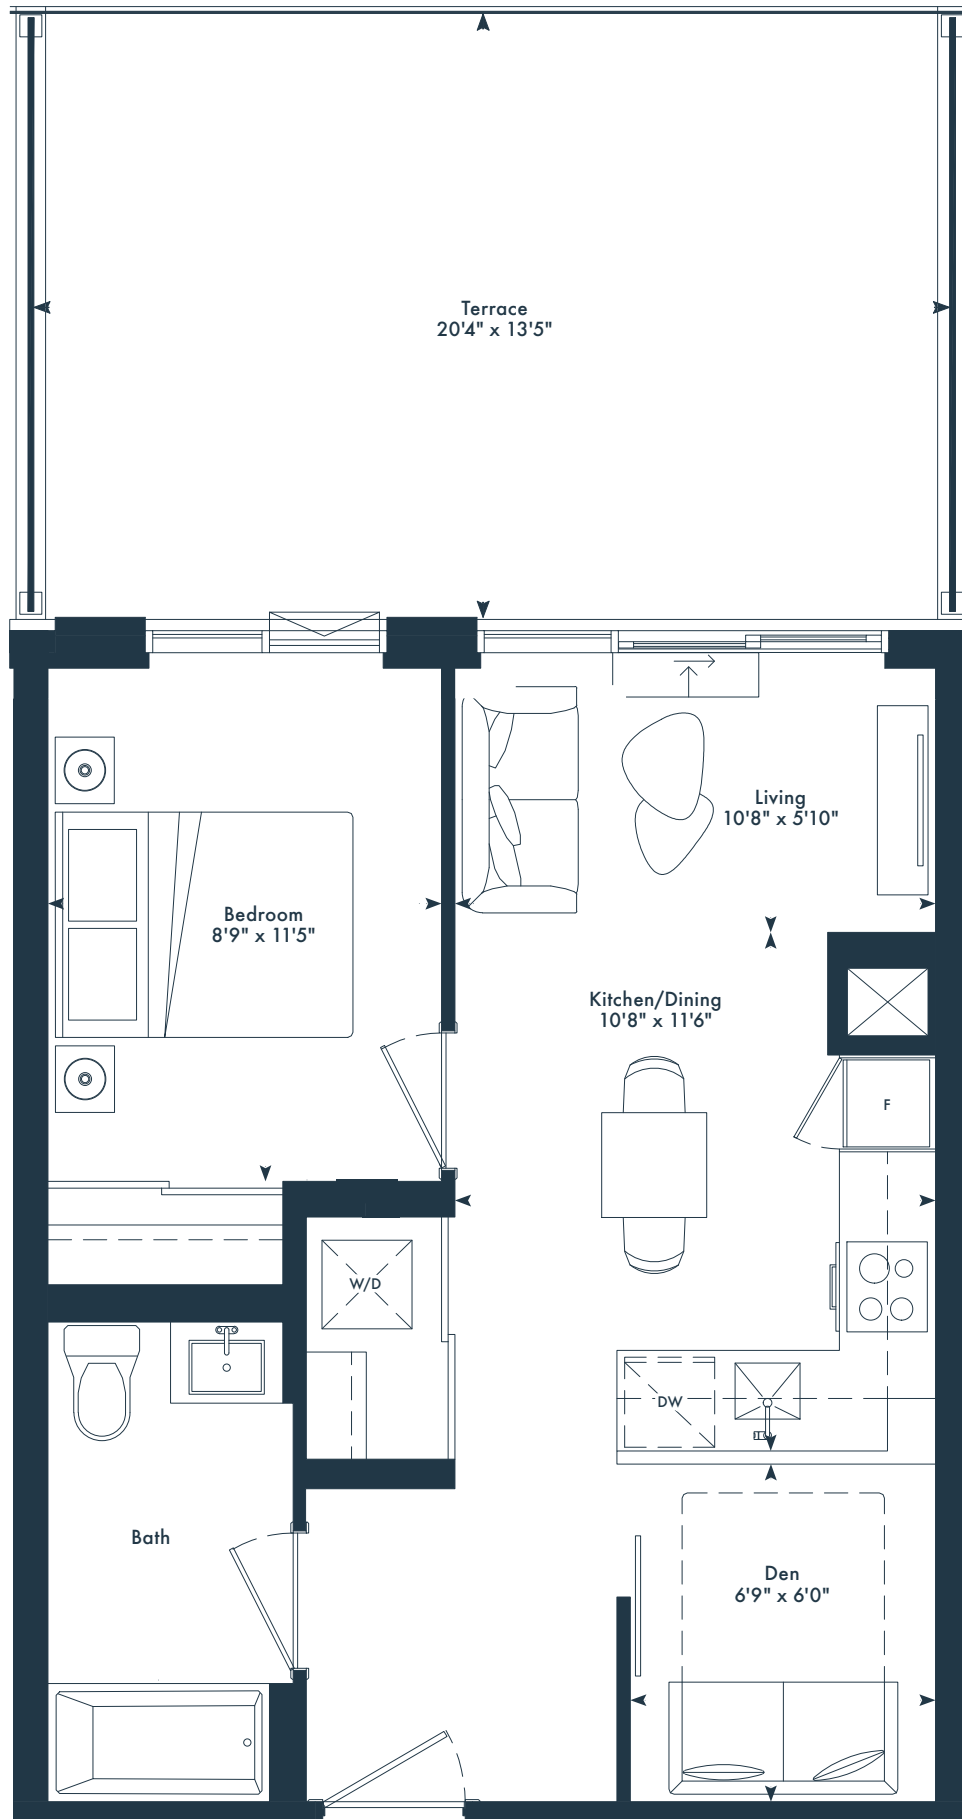

1L-T

1 bedroom
1 bath
548 SQ. FT.

JOYA

ON THE QUEENSWAY

7TH FLOOR