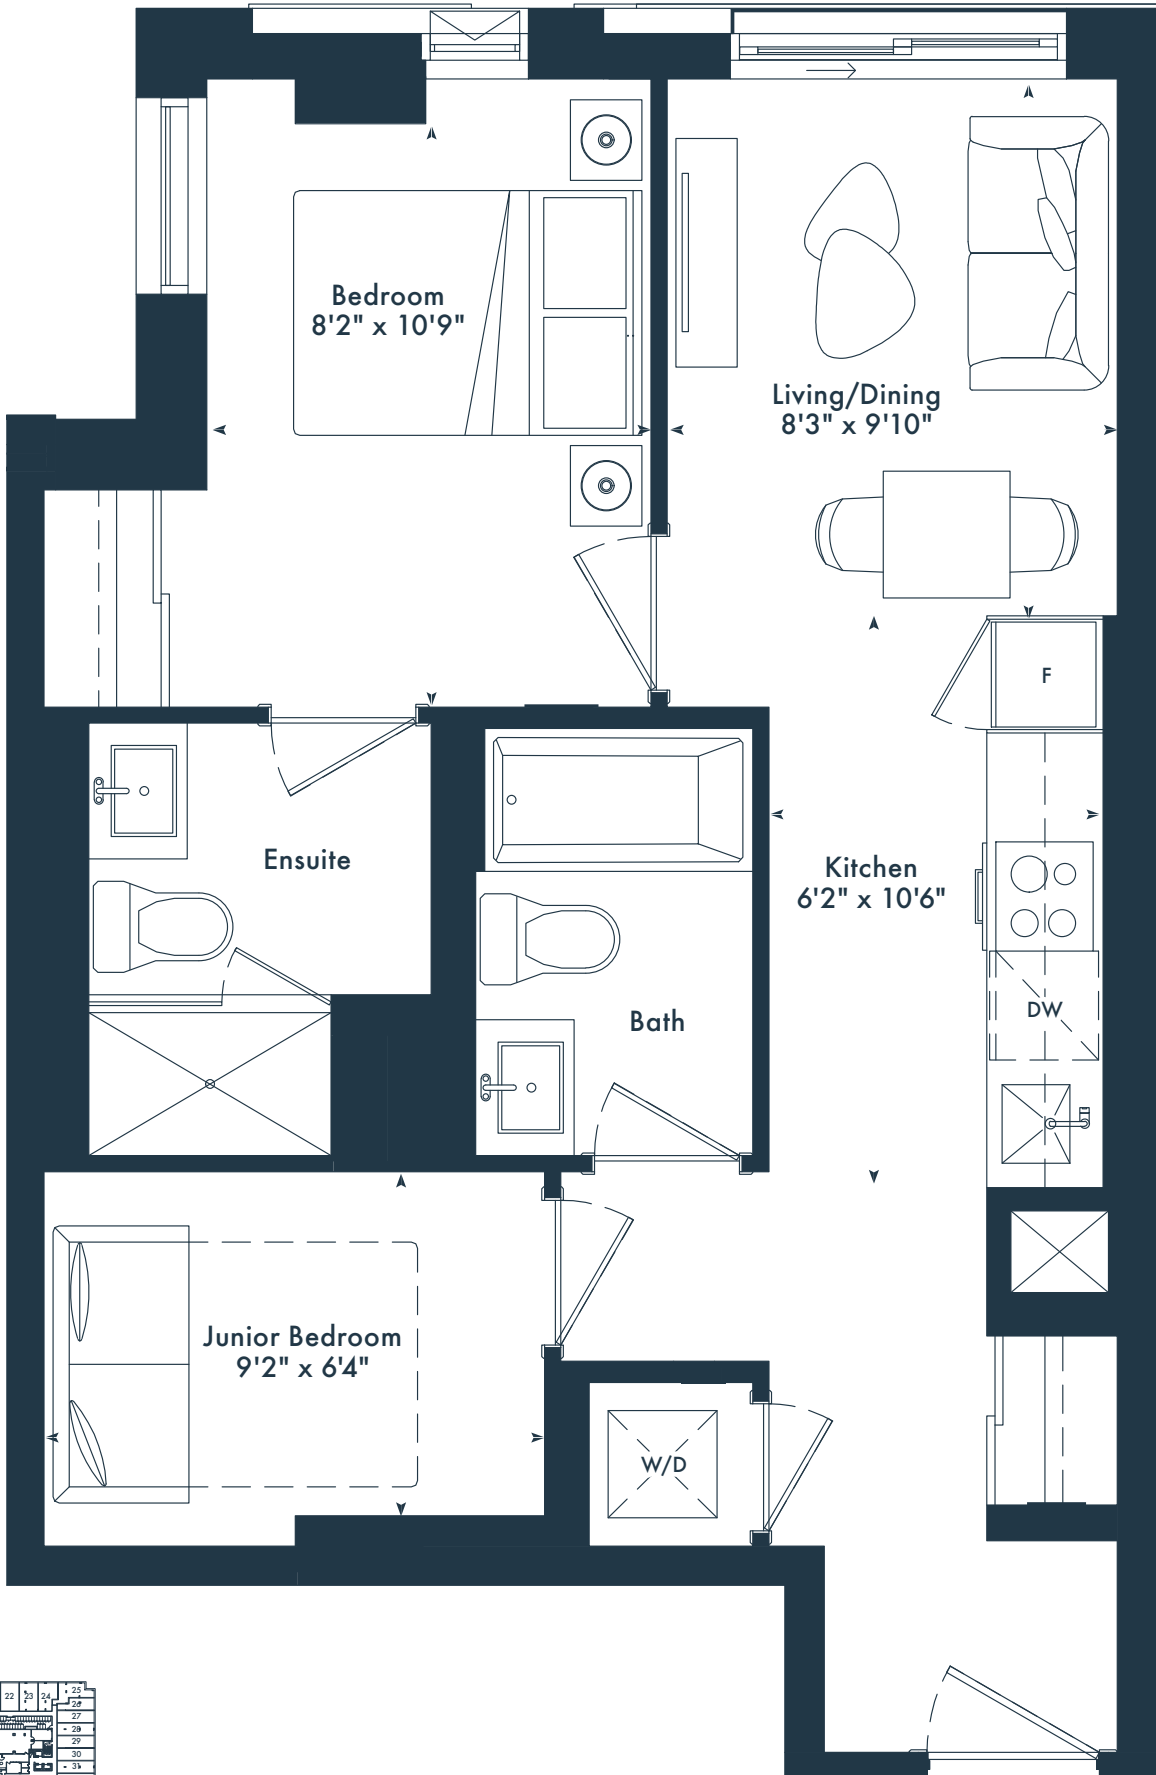

1LD

Junior 2 bedroom
2 bath
585 SQ. FT.

JOYA

ON THE QUEENSWAY

3RD FLOOR