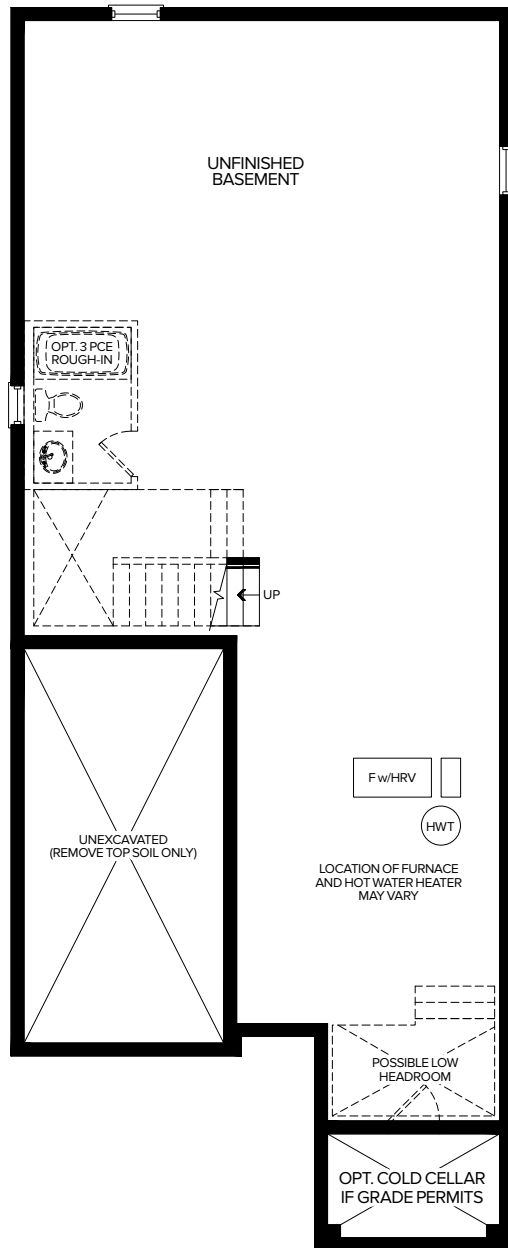

LIVEATTHEWILLOWS.CA

BUNGALOW COLLECTION

ROSEMARY A

1,194 SQ.FT. BUNGALOW

2 BED/2 BATH

1,789 SQ.FT. BUNGALOW LOFT

4 BED/3 BATH

MARLIN
SPRING
DEVELOPMENTS

THE
WILLOWS
COURTICE

ROSEMARY A

1,194 SQ.FT. BUNGALOW

2 BED/2 BATH

1,789 SQ.FT. BUNGALOW LOFT

4 BED/3 BATH

BASEMENT

MAIN FLOOR

OPT. MAIN FLOOR W/LOFT

OPT. LOFT (595 SQ.FT.)