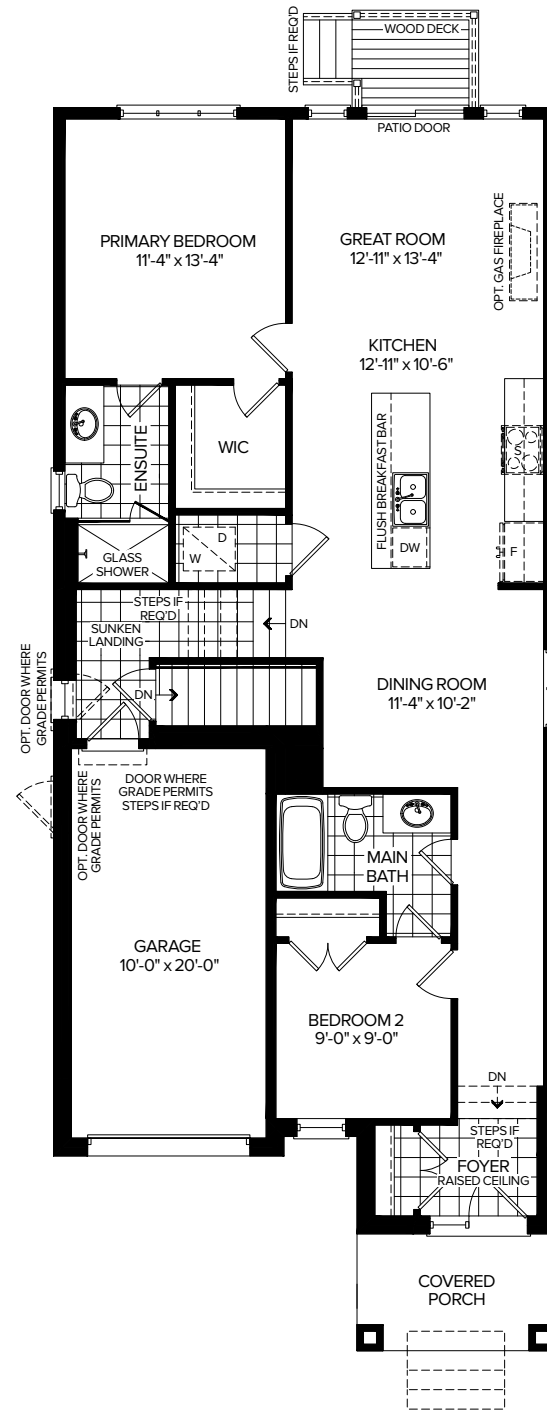

LIVEATTHEWILLOWS.CA

BUNGALOW COLLECTION

ROSEMARY A

1,194 SQ.FT. BUNGALOW

2 BED/2 BATH

1,789 SQ.FT. BUNGALOW LOFT

4 BED/3 BATH

MARLIN
SPRING
DEVELOPMENTS

THE
WILLOWS
COURTICE

ROSEMARY A

1,194 SQ.FT. BUNGALOW

2 BED/2 BATH

1,789 SQ.FT. BUNGALOW LOFT

4 BED/3 BATH

BASEMENT

MAIN FLOOR

OPT. MAIN FLOOR W/LOFT

OPT. LOFT (595 SQ.FT.)