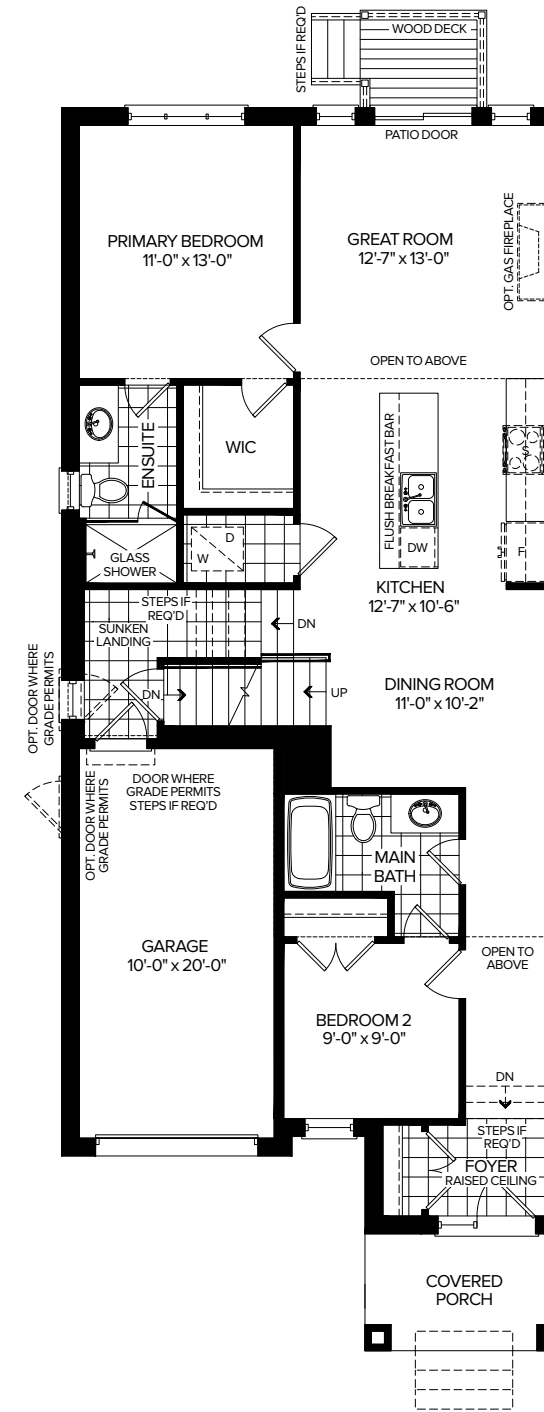

LIVEATTHEWILLOWS.CA

BUNGALOW COLLECTION

ROSEMARY A

1,194 SQ.FT. BUNGALOW

2 BED/2 BATH

1,789 SQ.FT. BUNGALOW LOFT

4 BED/3 BATH

MARLIN
SPRING
DEVELOPMENTS

THE
WILLOWS
COURTICE

ROSEMARY A

1,194 SQ.FT. BUNGALOW

2 BED/2 BATH

1,789 SQ.FT. BUNGALOW LOFT

4 BED/3 BATH

BASEMENT

MAIN FLOOR

OPT. MAIN FLOOR W/LOFT

OPT. LOFT (595 SQ.FT.)