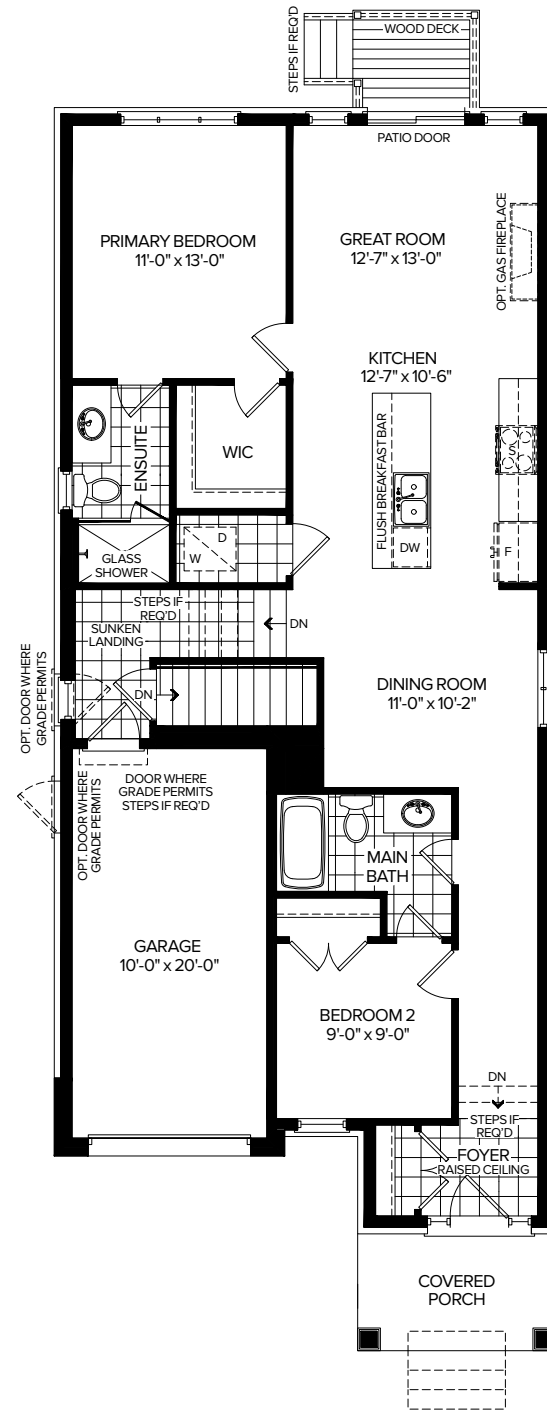

LIVEATTHEWILLOWS.CA

BUNGALOW COLLECTION

ROSEMARY B

1,194 SQ.FT. BUNGALOW

2 BED/2 BATH

1,789 SQ.FT. BUNGALOW LOFT

4 BED/3 BATH

MARLIN
SPRING
DEVELOPMENTS

THE
WILLOWS
COURTICE

ROSEMARY B

1,194 SQ.FT. BUNGALOW

2 BED/2 BATH

1,789 SQ.FT. BUNGALOW LOFT

4 BED/3 BATH

BASEMENT

MAIN FLOOR

OPT. MAIN FLOOR W/LOFT

OPT. LOFT (595 SQ.FT.)