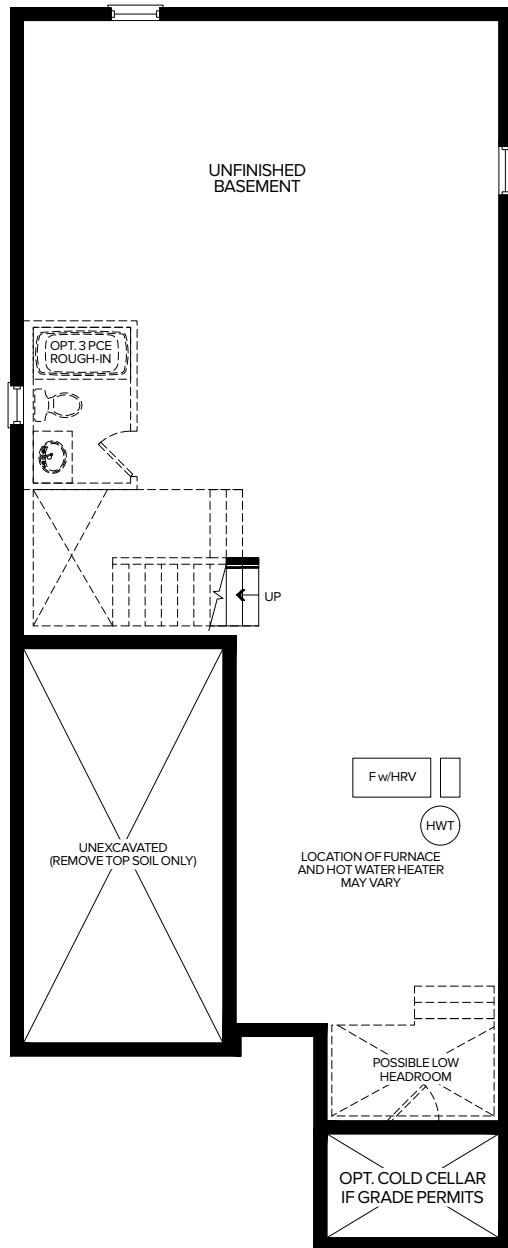

LIVEATTHEWILLOWS.CA

BUNGALOW COLLECTION

ROSEMARY B

1,194 SQ.FT. BUNGALOW

2 BED/2 BATH

1,789 SQ.FT. BUNGALOW LOFT

4 BED/3 BATH

MARLIN
SPRING
DEVELOPMENTS

THE
WILLOWS
COURTICE

ROSEMARY B

1,194 SQ.FT. BUNGALOW

2 BED/2 BATH

1,789 SQ.FT. BUNGALOW LOFT

4 BED/3 BATH

BASEMENT

MAIN FLOOR

OPT. MAIN FLOOR W/LOFT

OPT. LOFT (595 SQ.FT.)