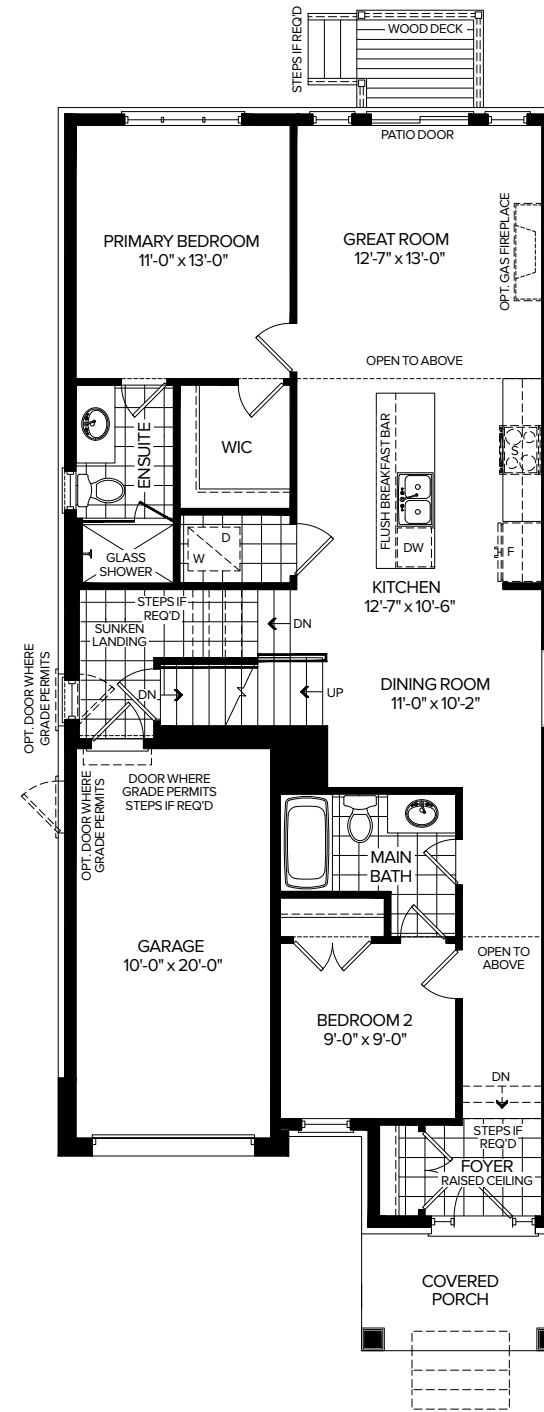

LIVEATTHEWILLOWS.CA

BUNGALOW COLLECTION

ROSEMARY B

1,194 SQ.FT. BUNGALOW

2 BED/2 BATH

1,789 SQ.FT. BUNGALOW LOFT

4 BED/3 BATH

MARLIN
SPRING
DEVELOPMENTS

THE
WILLOWS
COURTICE

ROSEMARY B

1,194 SQ.FT. BUNGALOW

2 BED/2 BATH

1,789 SQ.FT. BUNGALOW LOFT

4 BED/3 BATH

BASEMENT

MAIN FLOOR

OPT. MAIN FLOOR W/LOFT

OPT. LOFT (595 SQ.FT.)