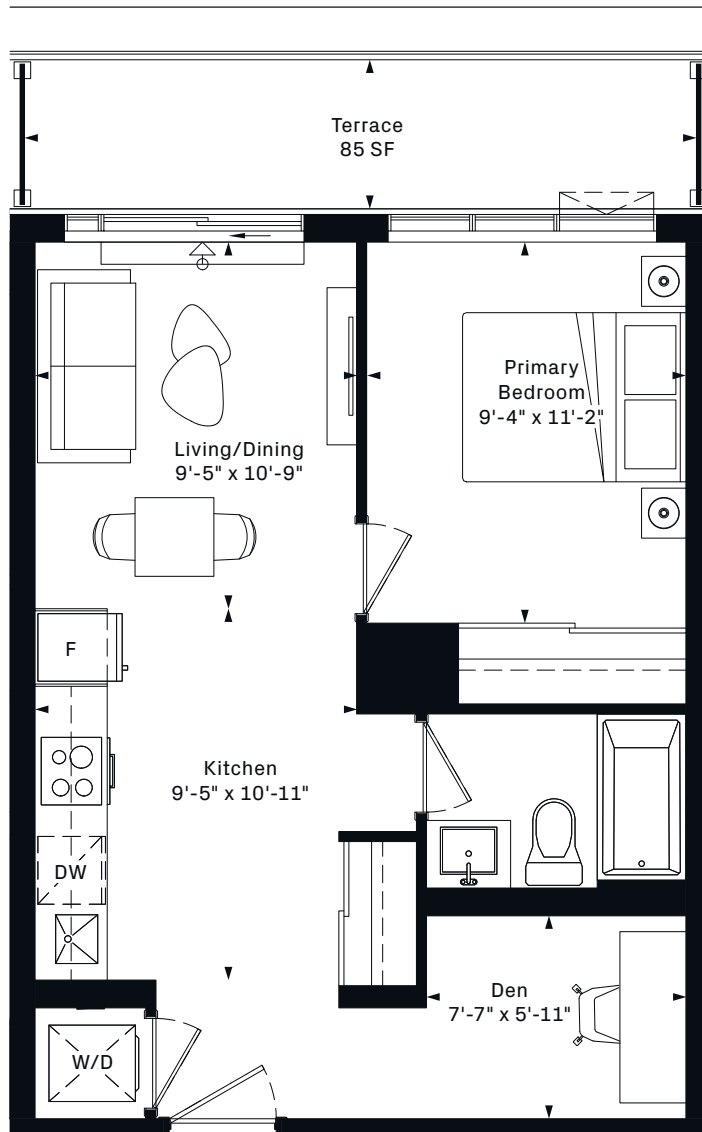

CURIO

1W+D

1 Bedroom

+ Den

548 Interior SF

9TH FLOOR

MARLIN
SPRING

DAMAC
Live the luxury

Dimensions, specifications, layouts and materials are approximate only and are subject to change without notice. Tile patterns may vary. Window size and location may vary. Actual usable floor space may vary from stated floor area. Balcony and terrace area is approximate and not included in net suite area. The purchaser acknowledges that the actual unit purchased may be a reverse layout to the plan shown. See Sales Representative for full details. E.&O.E.