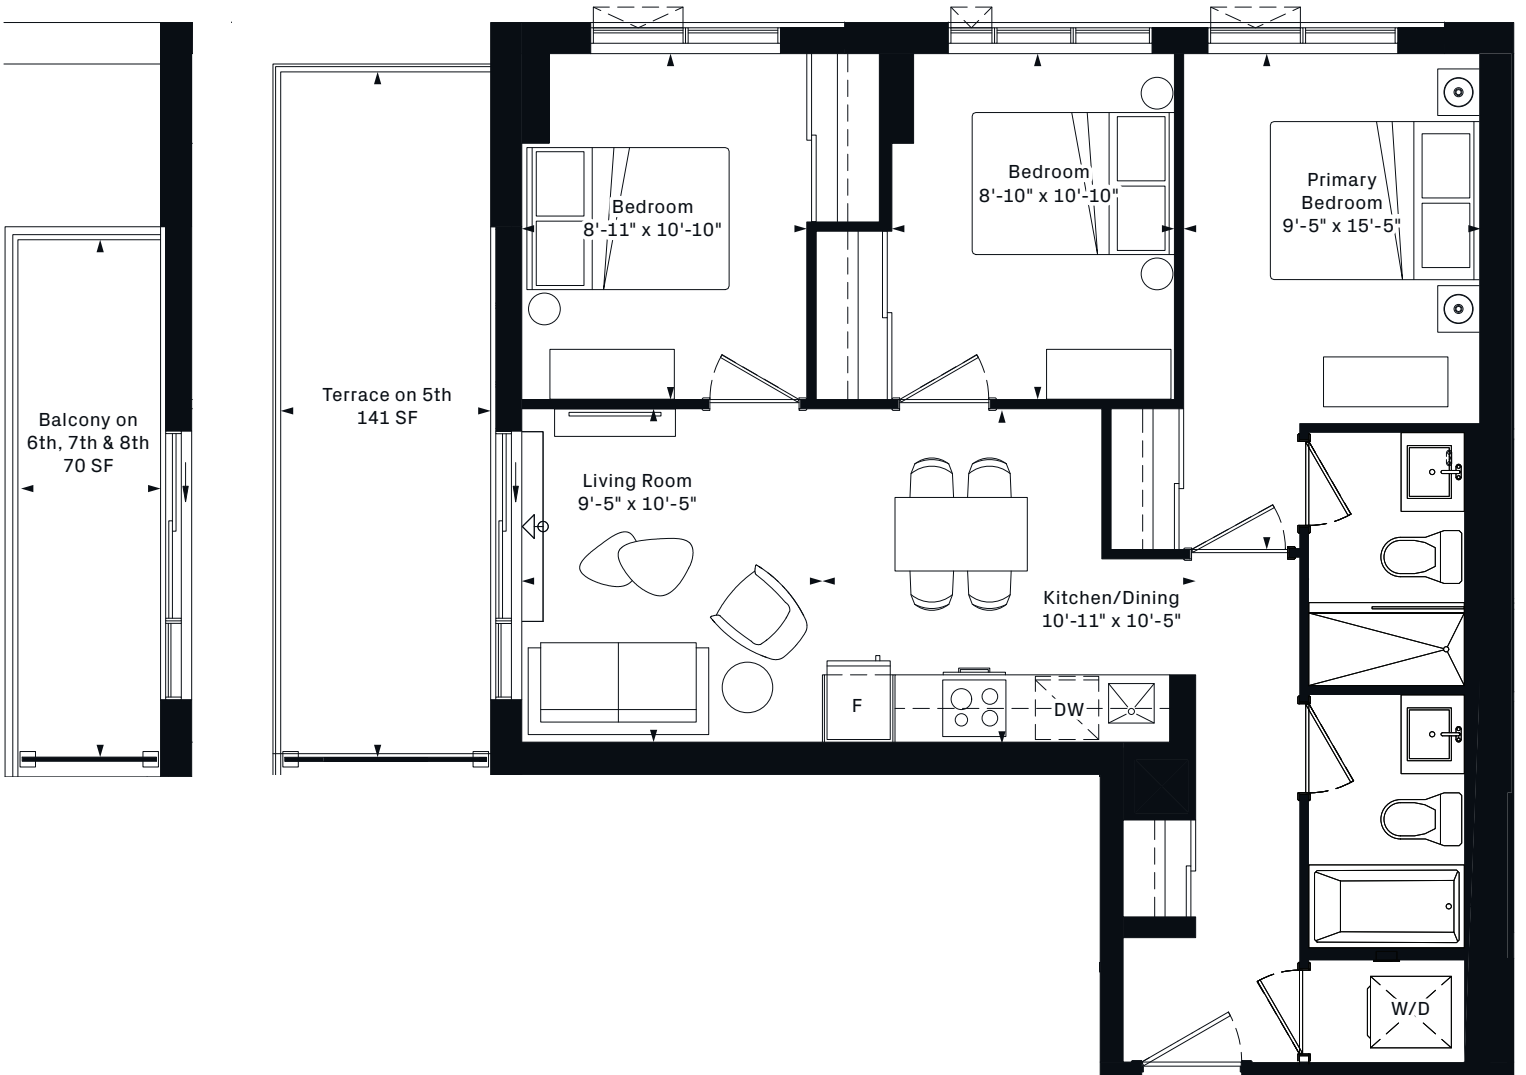

CURIO

3C

3 Bedroom

863 Interior SF

5TH FLOOR

6TH FLOOR

7TH FLOOR

8TH FLOOR

MARLIN
SPRING

DAMAC
Live the luxury

Dimensions, specifications, layouts and materials are approximate only and are subject to change without notice. Tile patterns may vary. Window size and location may vary. Actual usable floor space may vary from stated floor area. Balcony and terrace area is approximate and not included in net suite area. The purchaser acknowledges that the actual unit purchased may be a reverse layout to the plan shown. See Sales Representative for full details. E.&O.E.