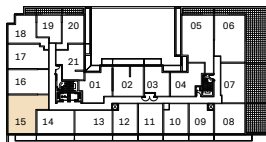

CURIO

3C

3 Bedroom

863 Interior SF

5TH FLOOR

6TH FLOOR

7TH FLOOR

8TH FLOOR

MARLIN
SPRING

DAMAC
Live the luxury

Dimensions, specifications, layouts and materials are approximate only and are subject to change without notice. Tile patterns may vary. Window size and location may vary. Actual usable floor space may vary from stated floor area. Balcony and terrace area is approximate and not included in net suite area. The purchaser acknowledges that the actual unit purchased may be a reverse layout to the plan shown. See Sales Representative for full details. E.&O.E.