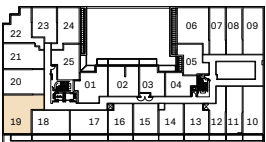

CURIO

3C

3 Bedroom

863 Interior SF

5TH FLOOR

6TH FLOOR

7TH FLOOR

8TH FLOOR

MARLIN
SPRING

DAMAC
Live the luxury

Dimensions, specifications, layouts and materials are approximate only and are subject to change without notice. Tile patterns may vary. Window size and location may vary. Actual usable floor space may vary from stated floor area. Balcony and terrace area is approximate and not included in net suite area. The purchaser acknowledges that the actual unit purchased may be a reverse layout to the plan shown. See Sales Representative for full details. E.&O.E.