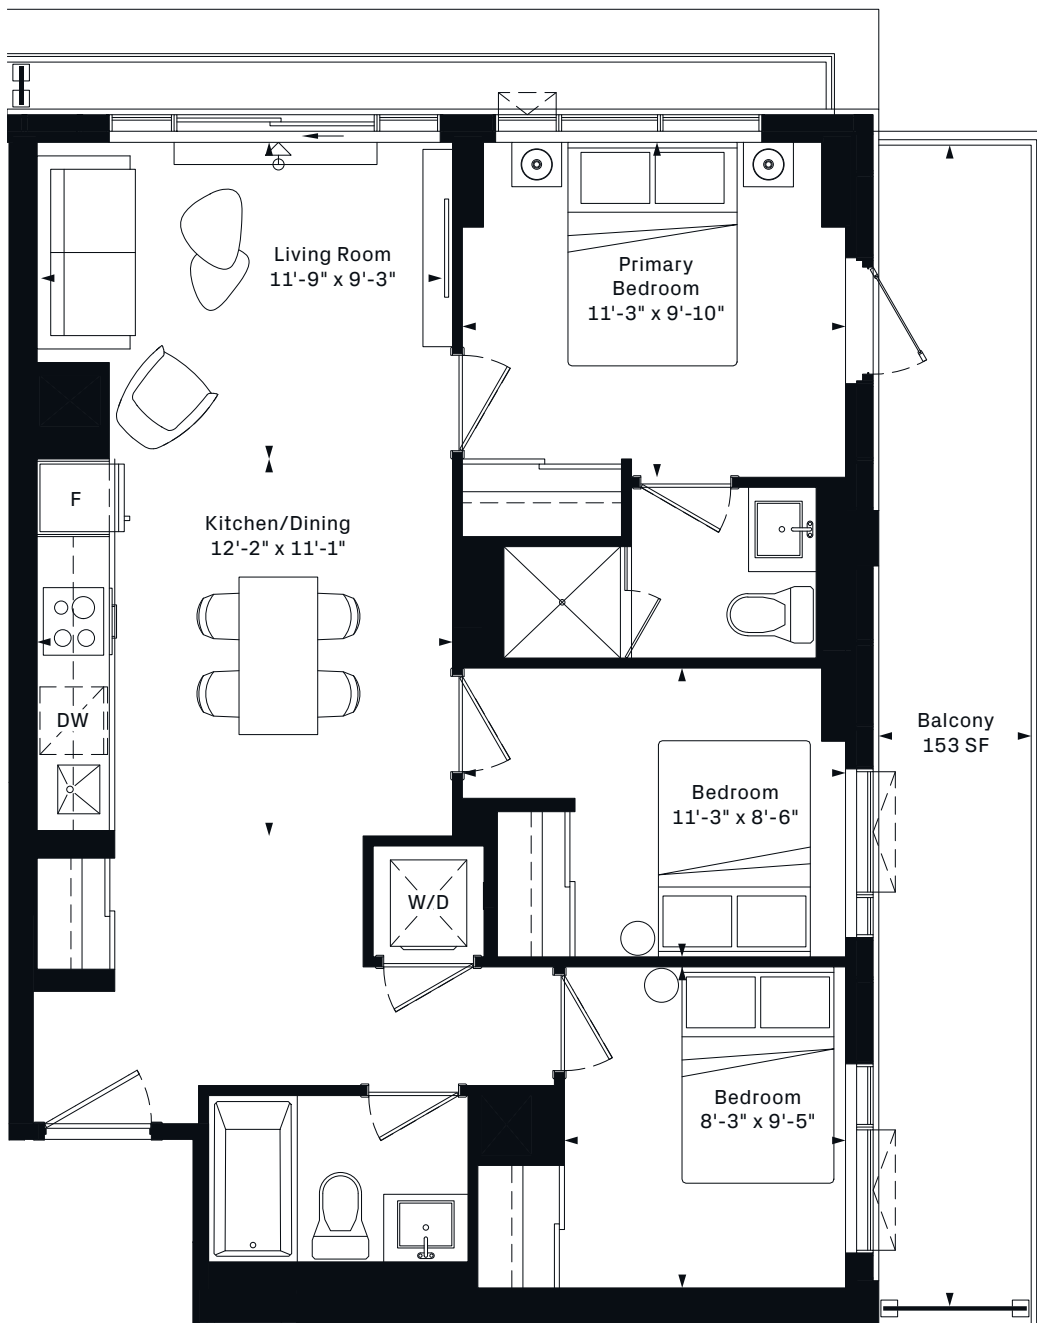

CURIO

3M

3 Bedroom

874 Interior SF

9TH FLOOR