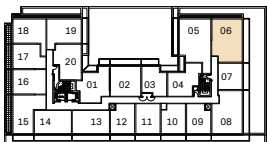

CURIO

3M

3 Bedroom

874 Interior SF

9TH FLOOR