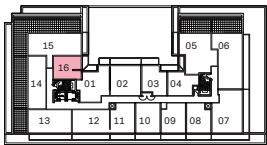

CURIO

SG

Jr. 1 Bedroom
441 Interior SF

10TH FLOOR