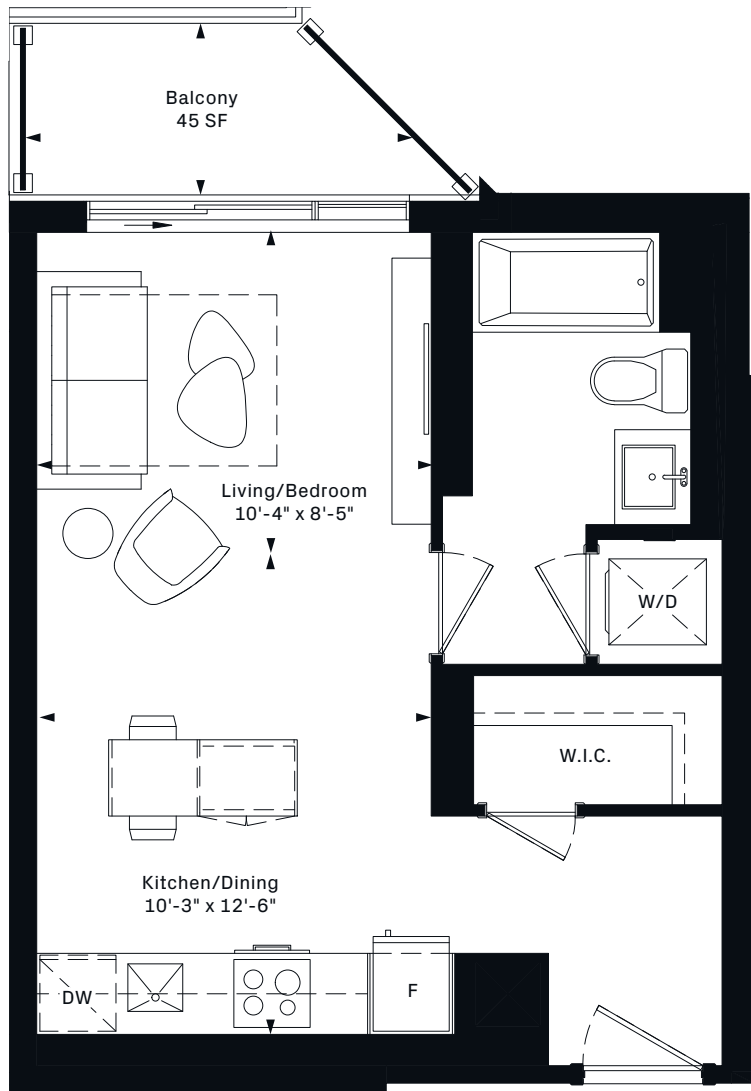

CURIO

SG

Jr. 1 Bedroom
441 Interior SF

10TH FLOOR